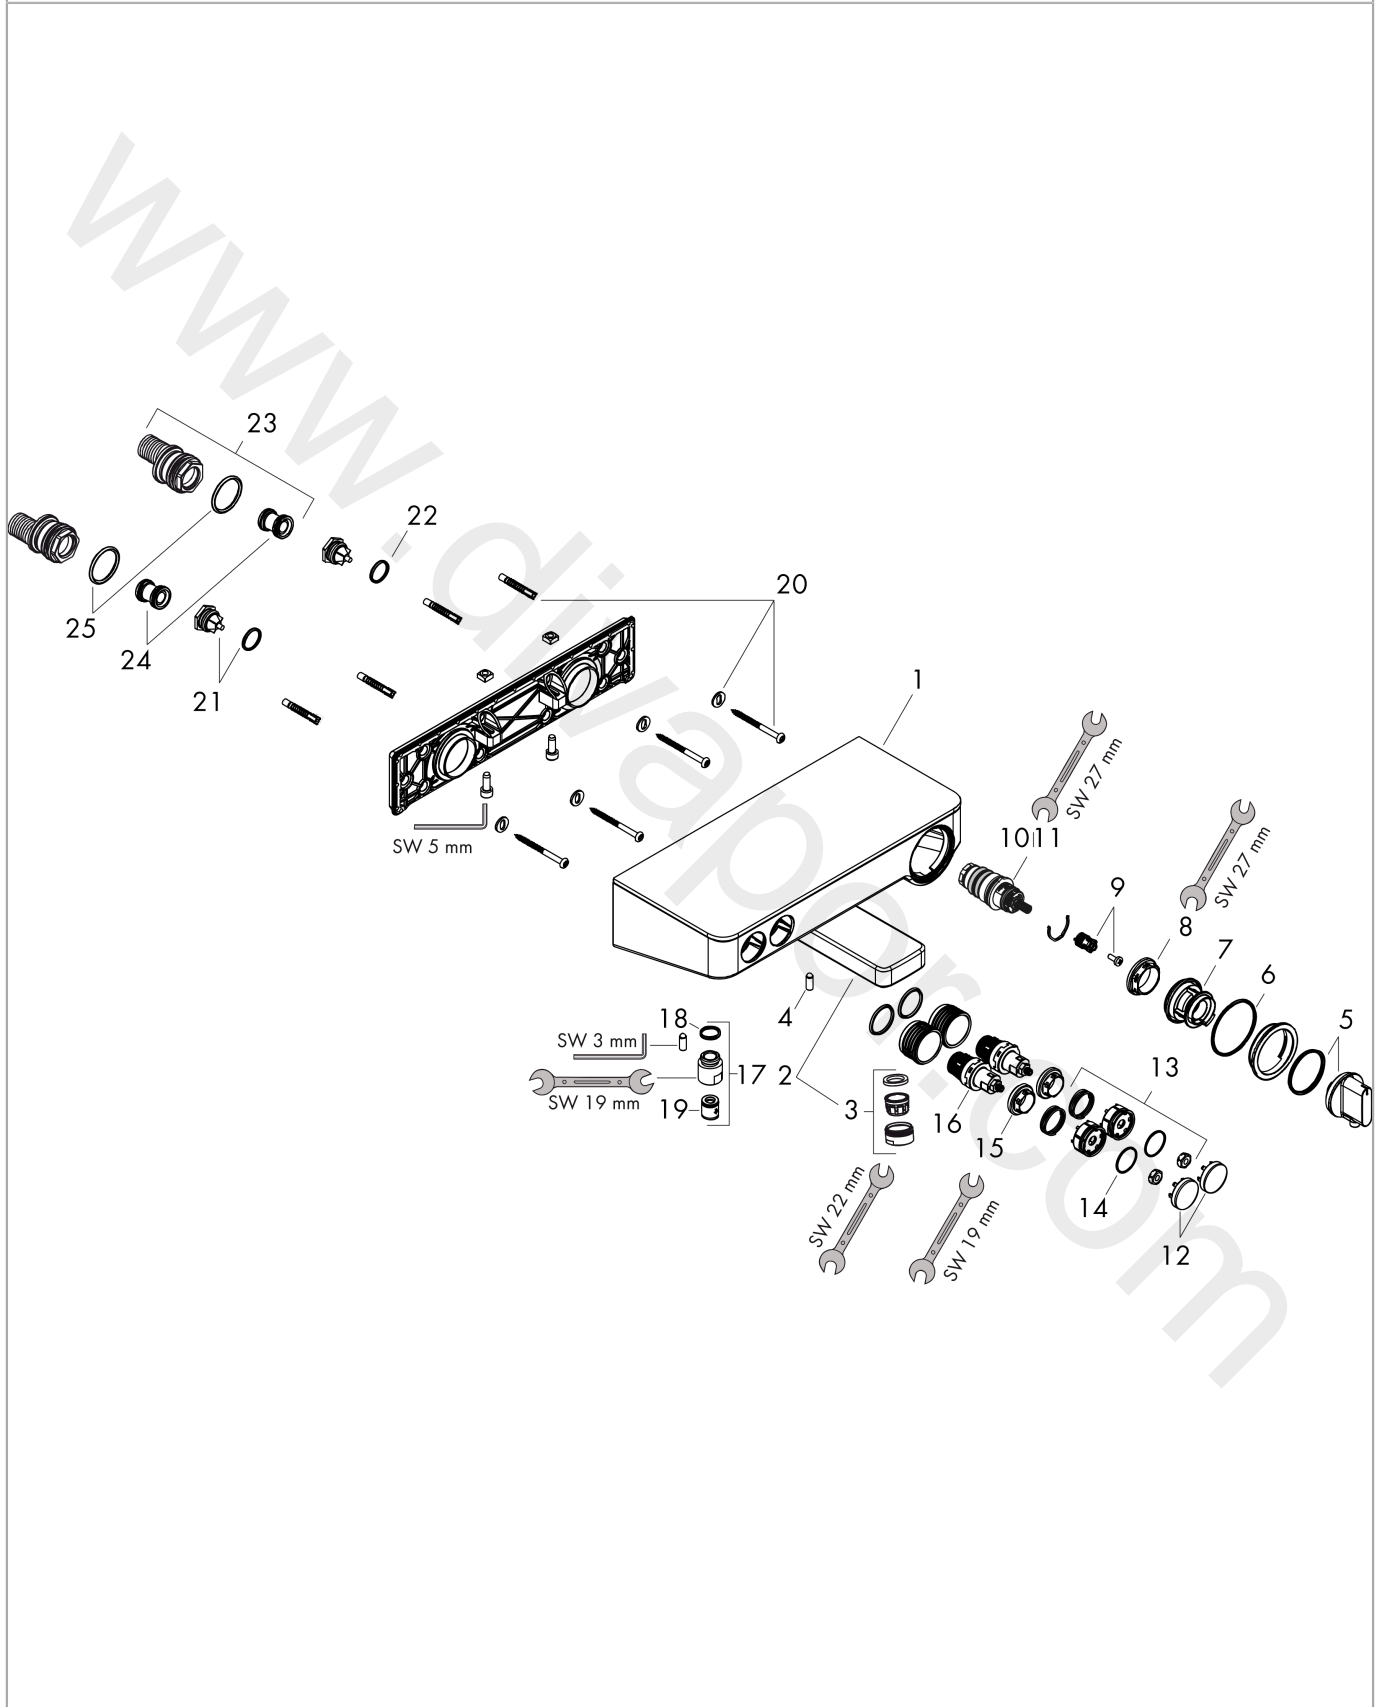

ShowerTablet Select
Bath thermostat 300 for exposed installation
 Finish: **White/Chrome** Article Number: **13151407**

Description

product features

- projection 192 mm
- 2 functions
- simultaneous utilization of 2 functions
- Select push-button on/off control for 2 outlets
- CoolContact thermostat: Prevents the housing from heating up, making showering even safer
- thermostat cartridge, Start/stop valve to operate the functions
- maximum flow rate at 3 bar: 19,5 l/min
- min. operating pressure: 1 bar
- max. operating pressure: 10 bar
- safety stop at 40 °C
- temperature limitation adjustable
- with isolated water conduction
- non-return valve
- protected against backflow, according to DIN EN 1717
- with silencer
- material handles: metal
- shelf made of safety glass
- surface shelf: white glass
- in case of installation on existing G 3/4 connections, adaptor no.02026000 must be used
- connection dimension: DN15
- connection type: G 1/2
- wall-mounted
- centre distance: 150 ± 12 mm
- dirt filter included

Technology

Certificates / Sustainability

ShowerTablet Select
Bath thermostat 300 for exposed installation
 Finish: **White/Chrome** Article Number: **13151407**

Product image

Scale drawing

Flowchart

ShowerTablet Select
Bath thermostat 300 for exposed installation
 Finish: **White/Chrome** Article Number: **13151407**

Exploded Drawing

Year of production: >01/18

ShowerTablet Select**Bath thermostat 300 for exposed installation**Finish: **White/Chrome** Article Number: **13151407****Spare part list**

Year of production: >01/18