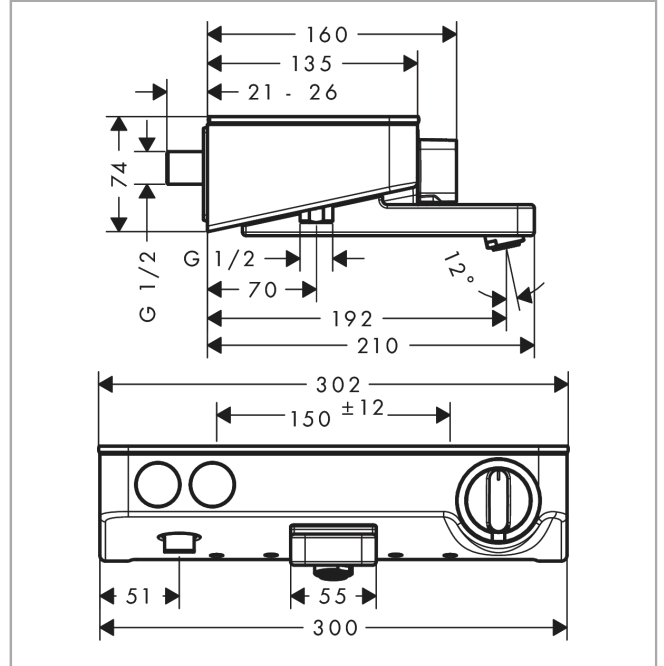

Scale drawing