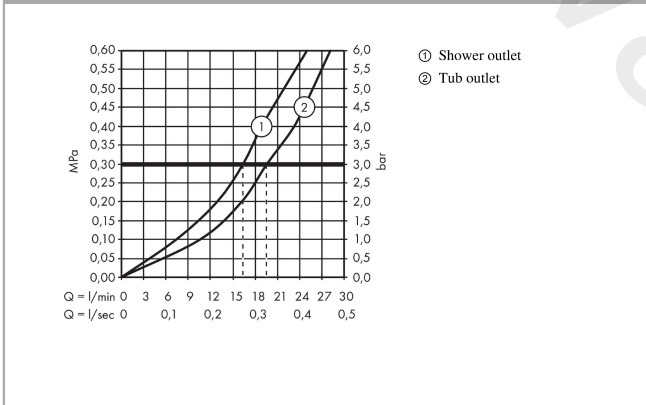

ShowerTablet Select
Bath thermostat 300 for exposed installation
 Finish: **White/Chrome** Article Number: **13151407**

Description

product features

- projection 192 mm
- 2 functions
- simultaneous utilization of 2 functions
- Select push-button on/off control for 2 outlets
- CoolContact thermostat: Prevents the housing from heating up, making showering even safer
- thermostat cartridge, Start/stop valve to operate the functions
- maximum flow rate at 3 bar: 19,5 l/min
- min. operating pressure: 1 bar
- max. operating pressure: 10 bar
- safety stop at 40 °C
- temperature limitation adjustable
- with isolated water conduction
- non-return valve
- protected against backflow, according to DIN EN 1717
- with silencer
- material handles: metal
- shelf made of safety glass
- surface shelf: white glass
- in case of installation on existing G 3/4 connections, adaptor no.02026000 must be used
- connection dimension: DN15
- connection type: G 1/2
- wall-mounted
- centre distance: 150 ± 12 mm
- dirt filter included

Technology

Certificates / Sustainability

ShowerTablet Select
Bath thermostat 300 for exposed installation
 Finish: **White/Chrome** Article Number: **13151407**

Product image

Scale drawing

Flowchart

ShowerTablet Select
Bath thermostat 300 for exposed installation
 Finish: **White/Chrome** Article Number: **13151407**