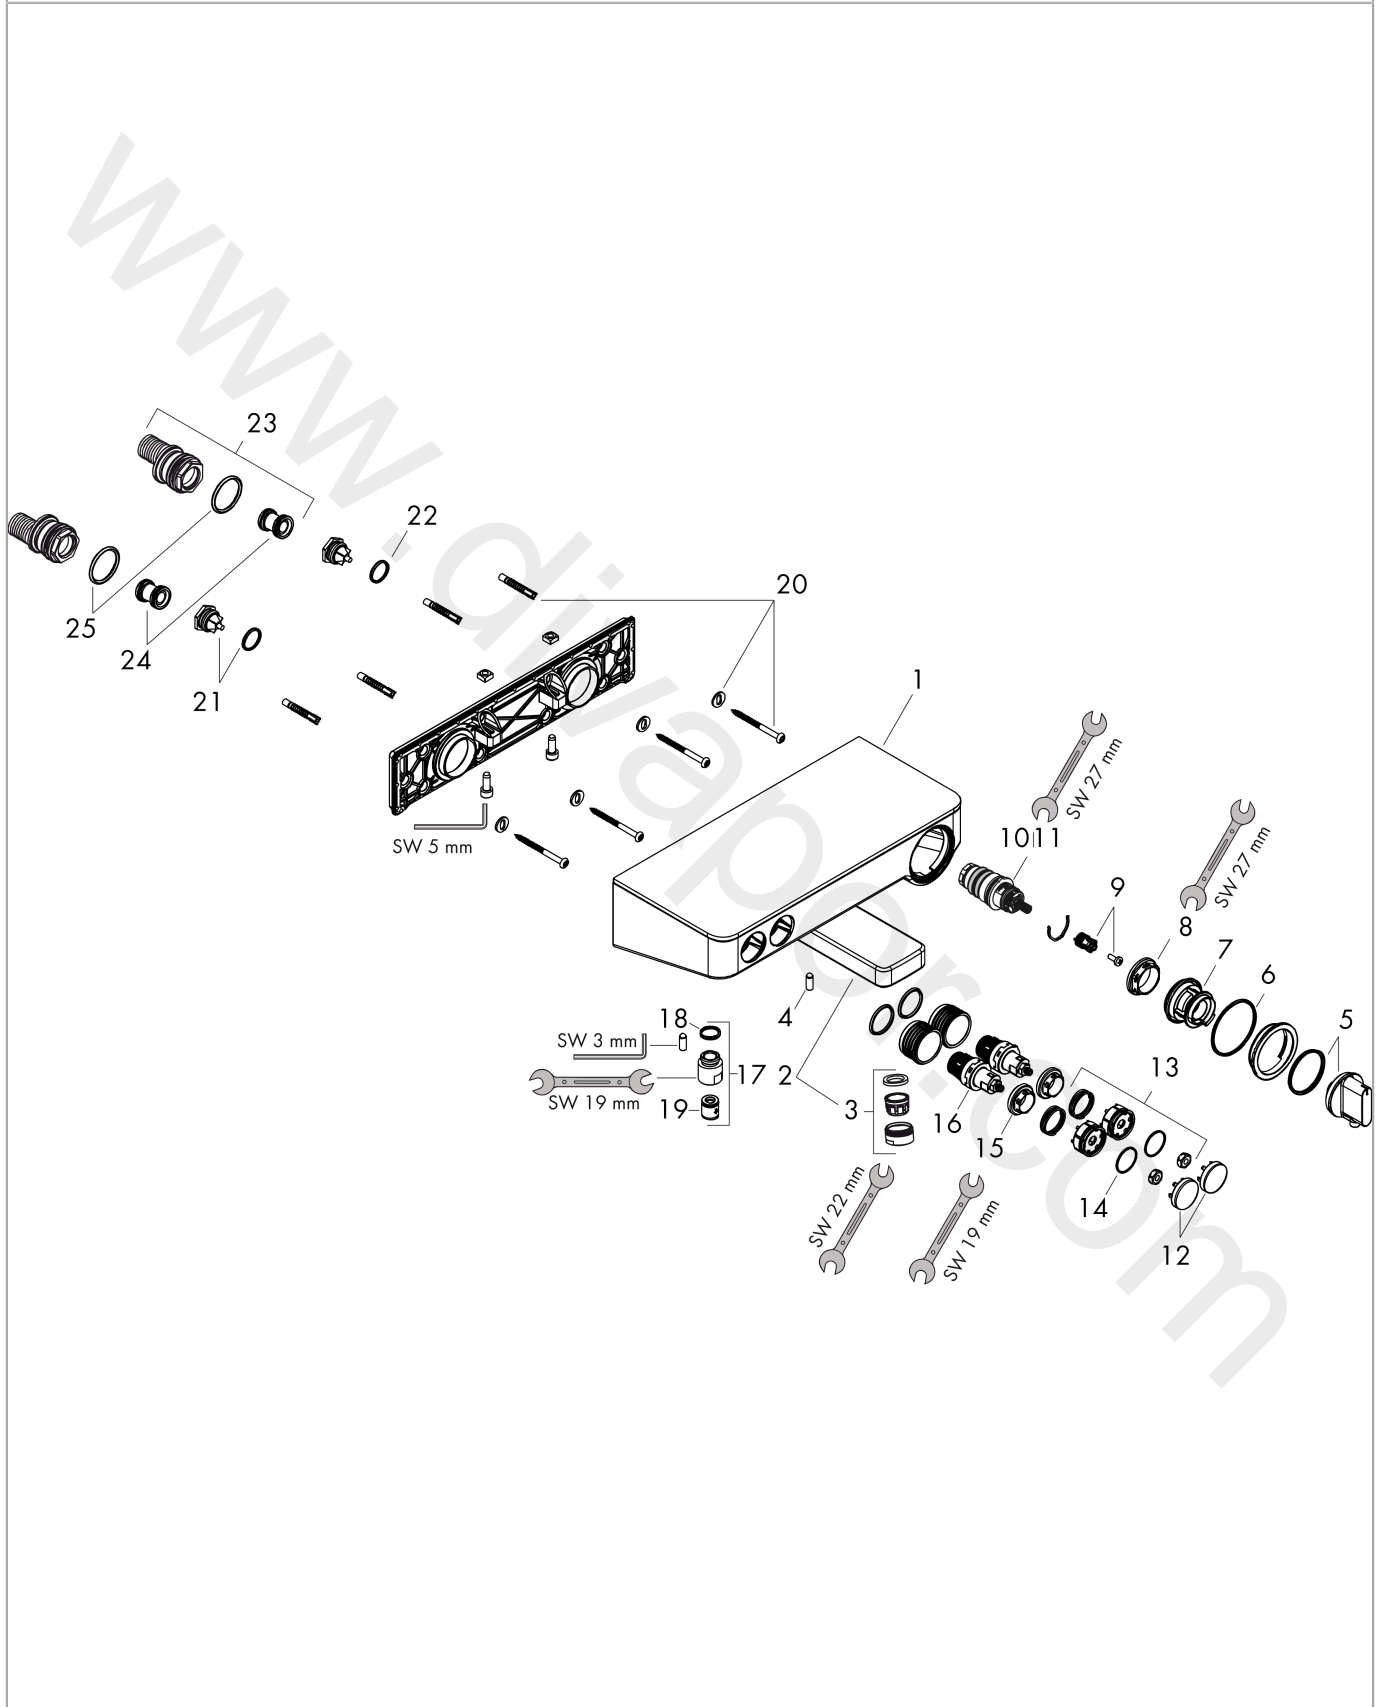

ShowerTablet Select
Bath thermostat 300 for exposed installation
Finish: **White/Chrome** Article Number: **13151400**

Exploded Drawing

Year of production: >06/13

ShowerTablet Select
Bath thermostat 300 for exposed installation
Finish: **White/Chrome** Article Number: **13151400**

Spare part list

Year of production: >06/13

Pos.	Description	Article Number	Price	PU
1	escutcheon	92163400	£ 370,00	1
2	spout cpl.	92171000	£ 370,00	1
3	aerator M24x1 (30 l/min)	96512000	£ 16,10	1
4	hollow set screw M6x16 including o-ring 29x3	98372000	£ 9,00	1
5	handle for thermostat	98369000	£ 96,00	1
6	O-ring 49x2	98412000	-	1
7	safety set	98370000	£ 6,10	1
8	nut	98913000	£ 20,50	1
9	handle fixing set	92136000	£ 20,50	1
10	thermostat cartridge	98282000	£ 110,00	1
11	cartridge for exchanged connections	92373000	£ 275,00	1
12	set of symbols	98367000	£ 51,00	1
13	spring with sleeve	92340000	£ 13,30	1
14	O-ring 20x1	98140000	£ 3,30	1
15	nut	98368000	£ 13,30	1
16	shut off unit	95758000	£ 110,00	1
17	Hose Connection	96044000	£ 25,00	1
18	O-ring 14x2	98129000	£ 3,30	1
19	set of non return valves DW 15	94074000	£ 16,10	1
20	mounting set	96179000	£ 13,30	1
21	non return valve (pressure-resistant up to 2 MPa)	95773000	£ 35,00	1
22	O-ring 17x2	98199000	£ 3,30	1
23	set of S-unions	95772000	£ 96,00	1
24	noise reduction	96429000	£ 6,10	1
25	O-ring 29x3	98371000	£ 6,10	1
a	adapter for ball S - union	02026000	£ 51,00	1
b	ball s-unions with escutcheon	98293000	£ 830,00	1
c	shut off unit (special)	92361000	£ 110,00	1