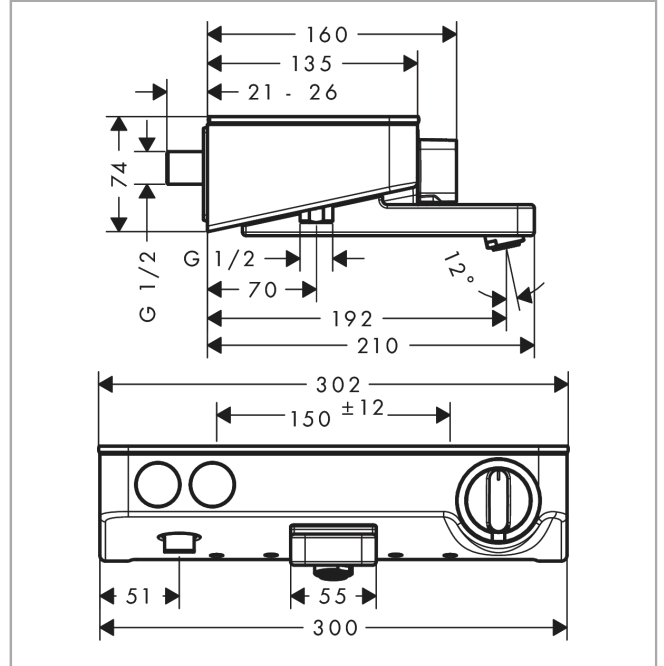

ShowerTablet Select
Bath thermostat 300 for exposed installation
 Finish: **White/Chrome** Article Number: **13151400**

Description

product features

- projection 192 mm
- 2 functions
- simultaneous utilization of 2 functions
- Select push-button on/off control for 2 outlets
- CoolContact thermostat: Prevents the housing from heating up, making showering even safer
- thermostat cartridge, Start/stop valve to operate the functions
- maximum flow rate at 3 bar: 20 l/min
- flow rate for bath spout at 3 bar: 20 l/min
- flow rate of hand shower at 3 bar: 16 l/min
- flow rate hand shower connection at 3 bar: 16 l/min
- min. operating pressure: 1 bar
- max. operating pressure: 10 bar
- safety stop at 40 °C
- temperature limitation adjustable
- with isolated water conduction
- non-return valve
- protected against backflow, according to DIN EN 1717
- with silencer
- material handles: metal
- shelf made of safety glass
- surface shelf: white glass
- in case of installation on existing G ¼ connections, adaptor no.02026000 must be used
- connection dimension: DN15
- connection type: adjustable connection, G ½
- wall-mounted
- centre distance: 150 ± 12 mm
- dirt filter included
- thermostat is delivered with buttons hand shower and bath tub
- WRAS 2107043
- WRAS 2107043 - Approval letter

Scale drawing

Flowchart

ShowerTablet Select
Bath thermostat 300 for exposed installation
 Finish: **White/Chrome** Article Number: **13151400**

Exploded Drawing

Year of production: >06/13

ShowerTablet Select
Bath thermostat 300 for exposed installation
 Finish: **White/Chrome** Article Number: **13151400**