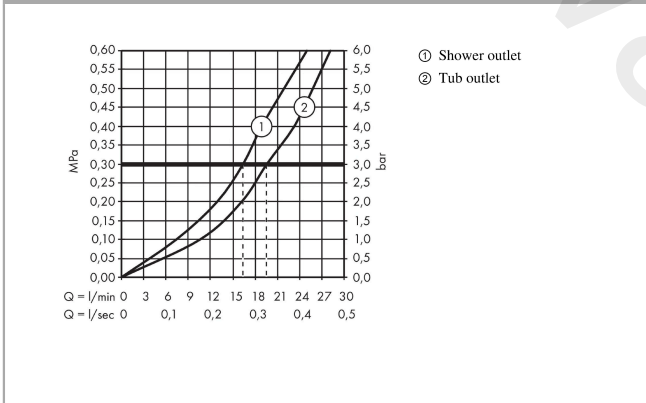

ShowerTablet Select
Bath thermostat 300 for exposed installation
 Finish: **White/Chrome** Article Number: **13151400**

Description

product features

- projection 192 mm
- 2 functions
- simultaneous utilization of 2 functions
- Select push-button on/off control for 2 outlets
- CoolContact thermostat: Prevents the housing from heating up, making showering even safer
- thermostat cartridge, Start/stop valve to operate the functions
- maximum flow rate at 3 bar: 20 l/min
- flow rate for bath spout at 3 bar: 20 l/min
- flow rate of hand shower at 3 bar: 16 l/min
- flow rate hand shower connection at 3 bar: 16 l/min
- min. operating pressure: 1 bar
- max. operating pressure: 10 bar
- safety stop at 40 °C
- temperature limitation adjustable
- with isolated water conduction
- non-return valve
- protected against backflow, according to DIN EN 1717
- with silencer
- material handles: metal
- shelf made of safety glass
- surface shelf: white glass
- in case of installation on existing G ¼ connections, adaptor no.02026000 must be used
- connection dimension: DN15
- connection type: adjustable connection, G ½
- wall-mounted
- centre distance: 150 ± 12 mm
- dirt filter included
- thermostat is delivered with buttons hand shower and bath tub
- WRAS 2107043
- WRAS 2107043 - Approval letter

Article Details

Price excl. VAT 750,00 £

Technology

Certificates / Sustainability

ShowerTablet Select
Bath thermostat 300 for exposed installation
 Finish: **White/Chrome** Article Number: **13151400**

Product image

Scale drawing

Flowchart

ShowerTablet Select
Bath thermostat 300 for exposed installation
 Finish: **White/Chrome** Article Number: **13151400**

Exploded Drawing

Year of production: >06/13

ShowerTablet Select
Bath thermostat 300 for exposed installation
 Finish: **White/Chrome** Article Number: **13151400**