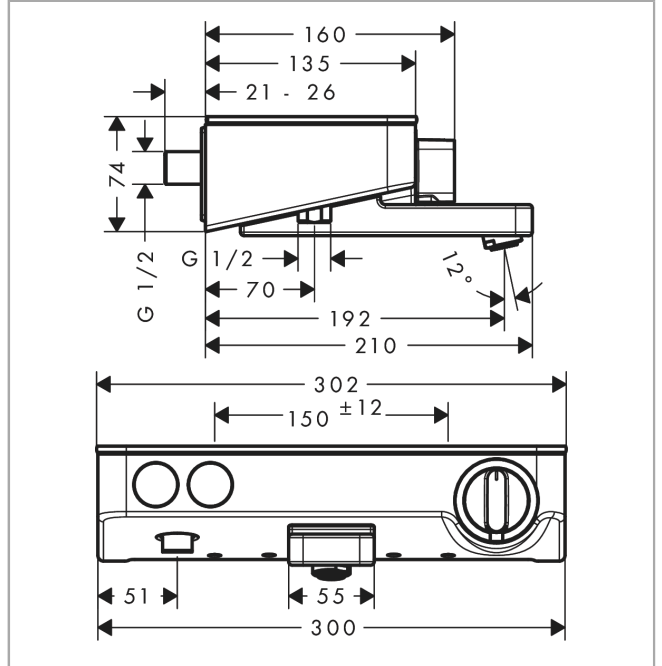

ShowerTablet Select
Bath thermostat 300 for exposed installation
 Finish: **Chrome** Article Number: **13151000**

Description

product features

- projection 192 mm
- 2 functions
- simultaneous utilization of 2 functions
- Select push-button on/off control for 2 outlets
- CoolContact thermostat: Prevents the housing from heating up, making showering even safer
- thermostat cartridge, Start/stop valve to operate the functions
- maximum flow rate at 3 bar: 20 l/min
- flow rate for bath spout at 3 bar: 20 l/min
- flow rate of hand shower at 3 bar: 16 l/min
- flow rate hand shower connection at 3 bar: 16 l/min
- min. operating pressure: 1 bar
- max. operating pressure: 10 bar
- safety stop at 40 °C
- temperature limitation adjustable
- with isolated water conduction
- non-return valve
- protected against backflow, according to DIN EN 1717
- with silencer
- material handles: metal
- shelf made of safety glass
- surface shelf: mirror glass
- in case of installation on existing G ¼ connections, adaptor no.02026000 must be used
- connection dimension: DN15
- connection type: adjustable connection, G ½
- wall-mounted
- centre distance: 150 ± 12 mm
- dirt filter included
- thermostat is delivered with buttons hand shower and bath tub
- WRAS 2107043
- WRAS 2107043 - Approval letter

Scale drawing

Flowchart

ShowerTablet Select
Bath thermostat 300 for exposed installation
 Finish: **Chrome** Article Number: **13151000**

Exploded Drawing

Year of production: >06/13

ShowerTablet Select
Bath thermostat 300 for exposed installation
 Finish: **Chrome** Article Number: **13151000**