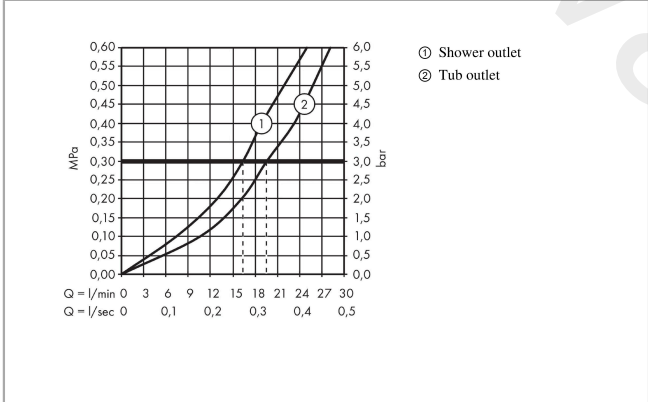

ShowerTablet Select
Bath thermostat 300 for exposed installation
Finish: **Chrome** Article Number: **13151000**

Product image

Scale drawing

Flowchart