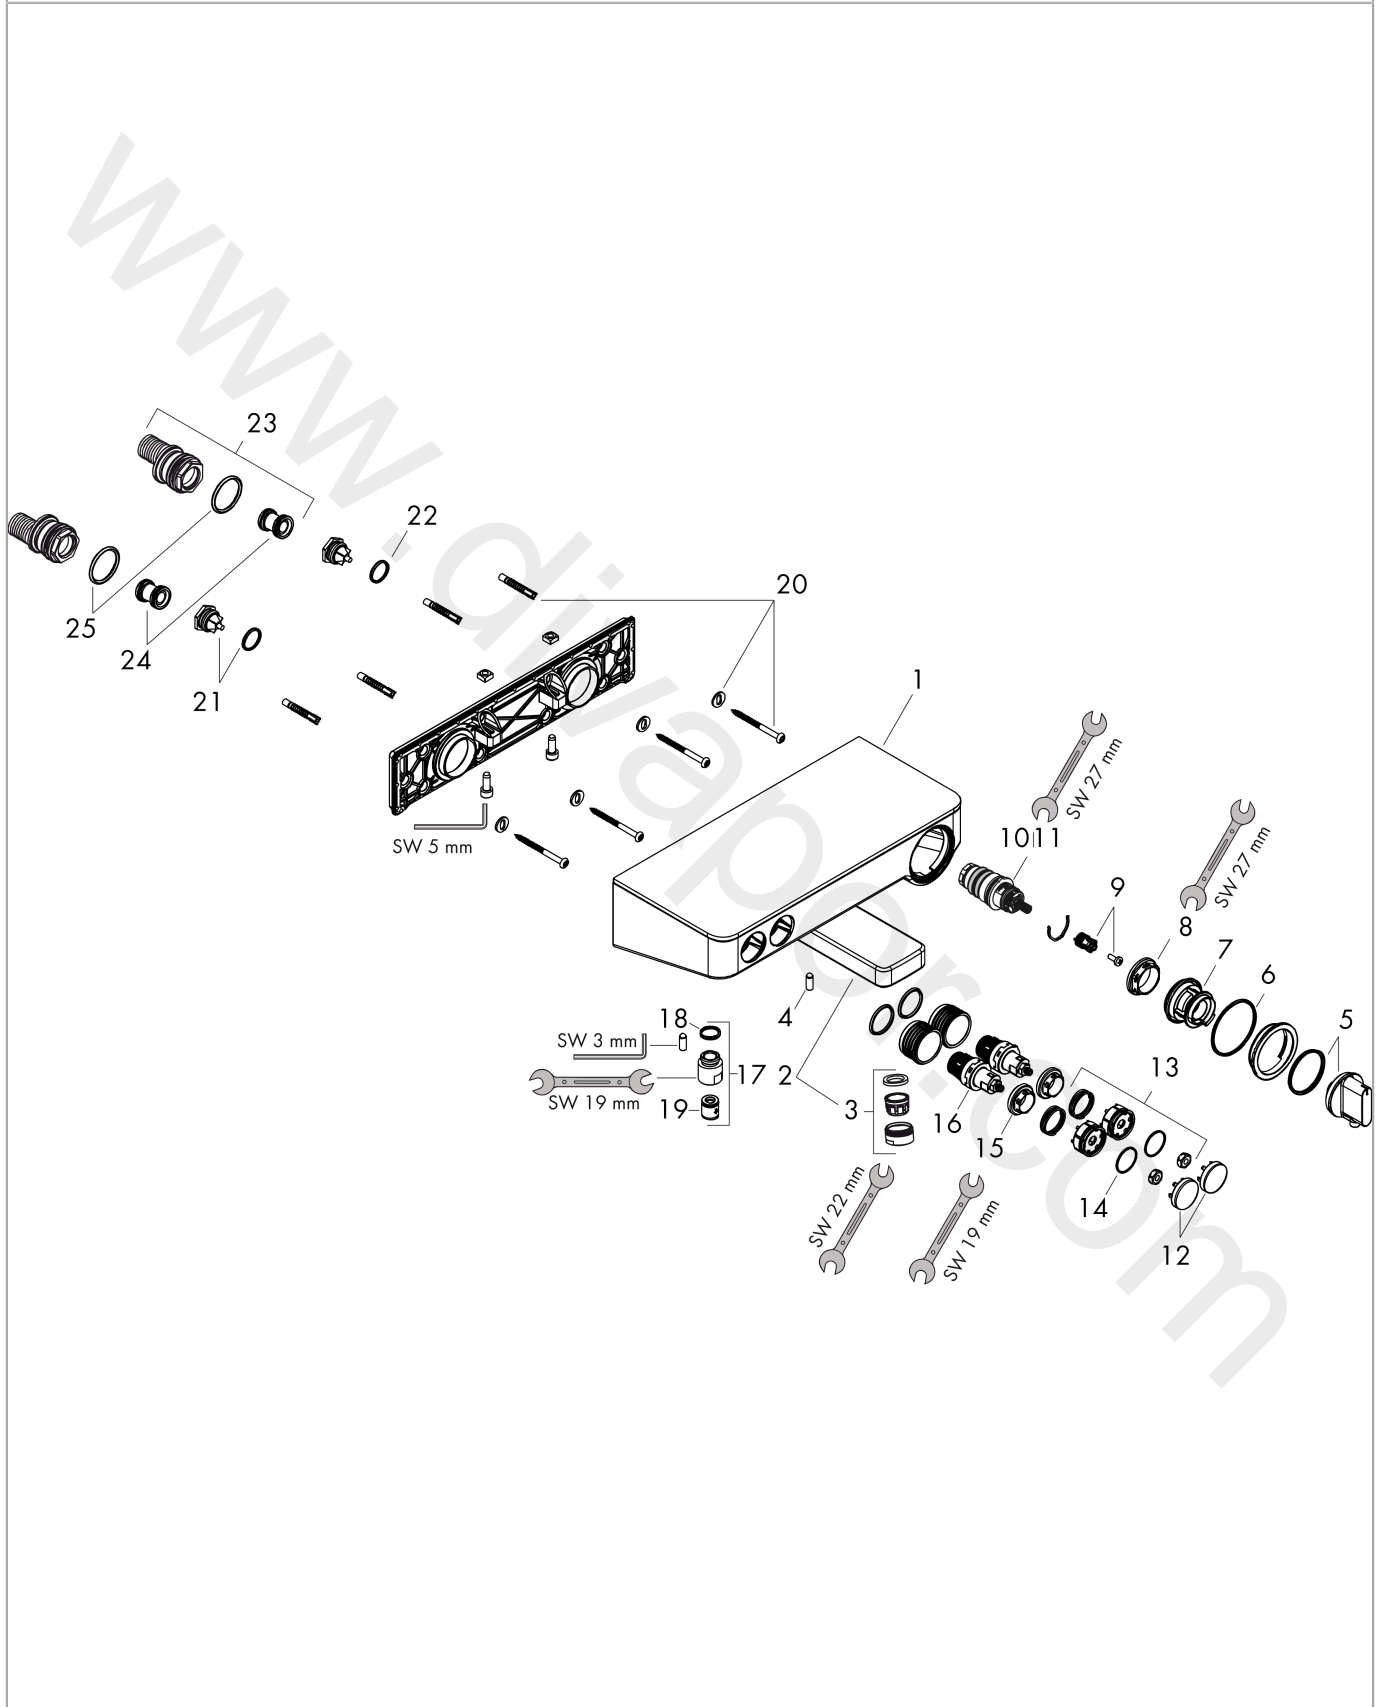

ShowerTablet Select
Bath thermostat 300 for exposed installation
Finish: **Chrome** Article Number: **13151000**

Exploded Drawing

Year of production: >06/13

ShowerTablet Select
Bath thermostat 300 for exposed installation
Finish: **Chrome** Article Number: **13151000**

Spare part list

Year of production: >06/13

Pos.	Description	Article Number	Price	PU
1	escutcheon	92163000	£ 370,00	1
2	spout cpl.	92171000	£ 370,00	1
3	aerator M24x1 (30 l/min)	96512000	£ 16,10	1
4	hollow set screw M6x16 including o-ring 29x3	98372000	£ 9,00	1
5	handle for thermostat	98369000	£ 96,00	1
6	O-ring 49x2	98412000	-	1
7	safety set	98370000	£ 6,10	1
8	nut	98913000	£ 20,50	1
9	handle fixing set	92136000	£ 20,50	1
10	thermostat cartridge	98282000	£ 110,00	1
11	cartridge for exchanged connections	92373000	£ 275,00	1
12	set of symbols	98367000	£ 51,00	1
13	spring with sleeve	92340000	£ 13,30	1
14	O-ring 20x1	98140000	£ 3,30	1
15	nut	98368000	£ 13,30	1
16	shut off unit	95758000	£ 110,00	1
17	Hose Connection	96044000	£ 25,00	1
18	O-ring 14x2	98129000	£ 3,30	1
19	set of non return valves DW 15	94074000	£ 16,10	1
20	mounting set	96179000	£ 13,30	1
21	non return valve (pressure-resistant up to 2 MPa)	95773000	£ 35,00	1
22	O-ring 17x2	98199000	£ 3,30	1
23	set of S-unions	95772000	£ 96,00	1
24	noise reduction	96429000	£ 6,10	1
25	O-ring 29x3	98371000	£ 6,10	1
a	adapter for ball S - union	02026000	£ 51,00	1
b	ball s-unions with escutcheon	98293000	£ 830,00	1
c	shut off unit (special)	92361000	£ 110,00	1