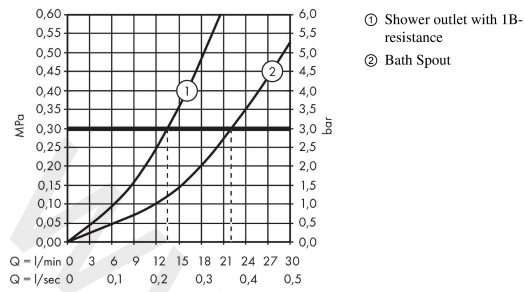

Ecostat S

Bath thermostat for exposed installation

Finish: **Chrome** Article Number: **13148000**

Description

product features

- projection 179 mm
- 2 functions
- EcoStop button limits the water consumption to 10 l/min
- thermostat cartridge
- maximum flow rate at 3 bar: 22 l/min
- min. operating pressure: 1 bar
- max. operating pressure: 10 bar
- safety stop at 40 °C
- the thermostat offers the possibility for thermal disinfection
- non-return valve
- protected against backflow, according to DIN EN 1717
- with silencer
- material handles: metal
- connection dimension: DN15
- connection type: s-shaped connections
- wall-mounted
- centre distance: 150 ± 12 mm
- dirt filter included

Technology

Product image

Scale drawing

Ecostat S

Bath thermostat for exposed installation

Finish: **Chrome** Article Number: **13148000**

Flowchart

Ecostat S