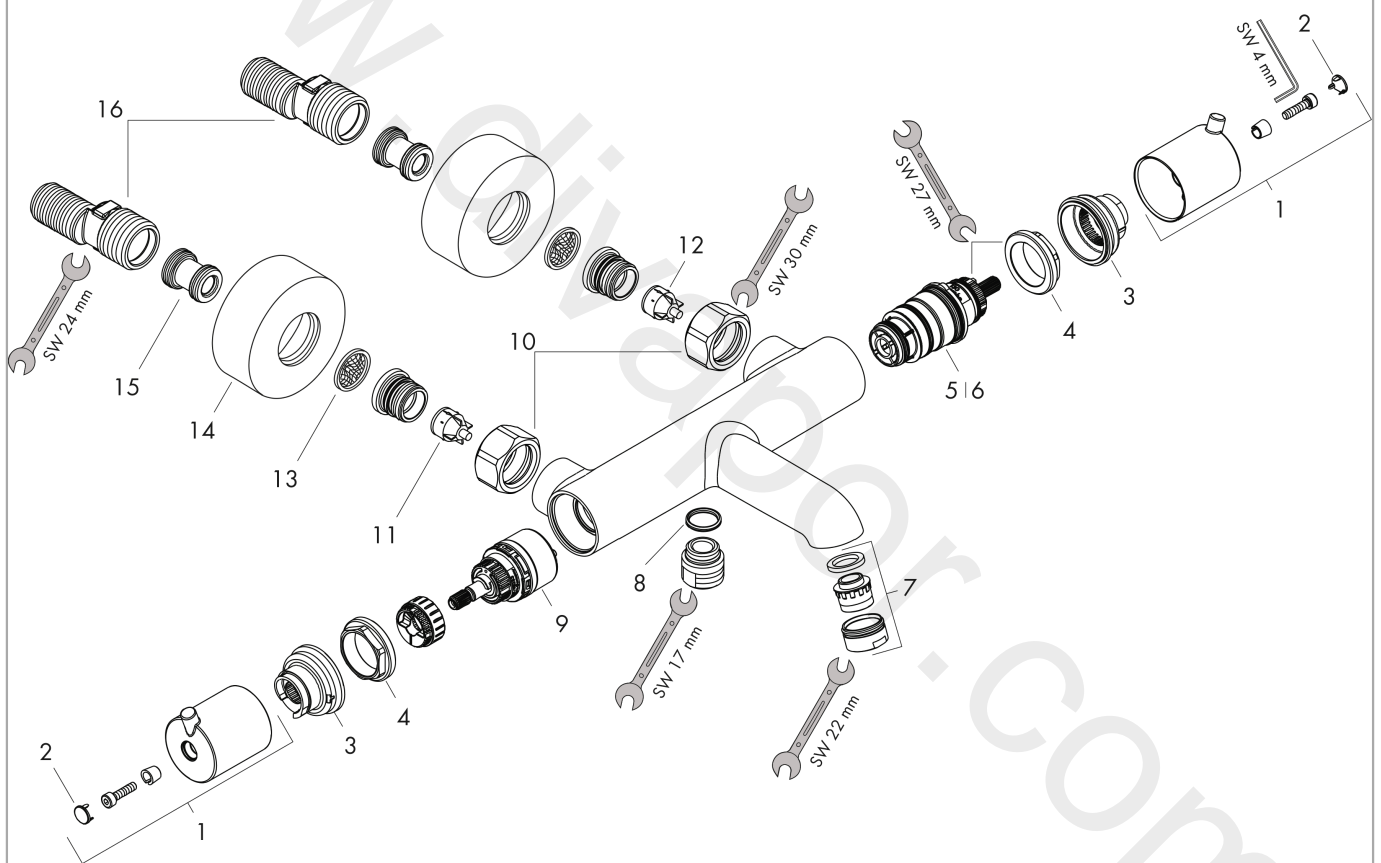

Ecostat S

Bath thermostat for exposed installation

Finish: **Chrome** Article Number: **13148000**

Description

product features

- projection 179 mm
- 2 functions
- EcoStop button limits the water consumption to 10 l/min
- thermostat cartridge
- maximum flow rate at 3 bar: 22 l/min
- min. operating pressure: 1 bar
- max. operating pressure: 10 bar
- safety stop at 40 °C
- the thermostat offers the possibility for thermal disinfection
- non-return valve
- protected against backflow, according to DIN EN 1717
- with silencer
- material handles: metal
- connection dimension: DN15
- connection type: s-shaped connections
- wall-mounted
- centre distance: 150 ± 12 mm
- dirt filter included

Technology

Product image

Scale drawing

Ecostat S

Bath thermostat for exposed installation

Finish: **Chrome** Article Number: **13148000**

Flowchart

Ecostat S

Bath thermostat for exposed installation

Finish: **Chrome** Article Number: **13148000**

Exploded Drawing

Year of production: >08/10

Ecostat S

Bath thermostat for exposed installation

Finish: **Chrome** Article Number: **13148000**

Spare part list

Year of production: >08/10

Pos.	Description	Article Number	Price	PU
1	handle	98915000	£ 51,00	1
2	cover cap	95433000	£ 6,10	1
3	safety set for temperature control	98916000	£ 13,30	1
4	nut	98913000	£ 20,50	1
5	thermostat cartridge	98282000	£ 110,00	1
6	cartridge for exchanged connections	92373000	£ 275,00	1
7	aerator M24x1 (30 l/min)	96512000	£ 16,10	1
8	O-ring 14x2	98129000	£ 3,30	1
9	shut off unit with selector	98283000	£ 79,00	1
10	set of nuts	96157000	£ 35,00	1
11	non return valve (pressure-resistant up to 2 MPa)	93136000	£ 35,00	1
12	non return valve	96737000	£ 35,00	1
13	filter packing	96922000	£ 9,00	1
14	escutcheon Ø 68 mm	96467000	£ 20,50	1
15	noise reduction	96429000	£ 6,10	1
16	set of S-unions (±12 mm)	94140000	£ 51,00	1
a	set of S-unions (±32 mm)	98592000	£ 43,00	1
b	brake disc	92497000	£ 6,10	1
c	pushbutton	92848000	£ 6,10	1