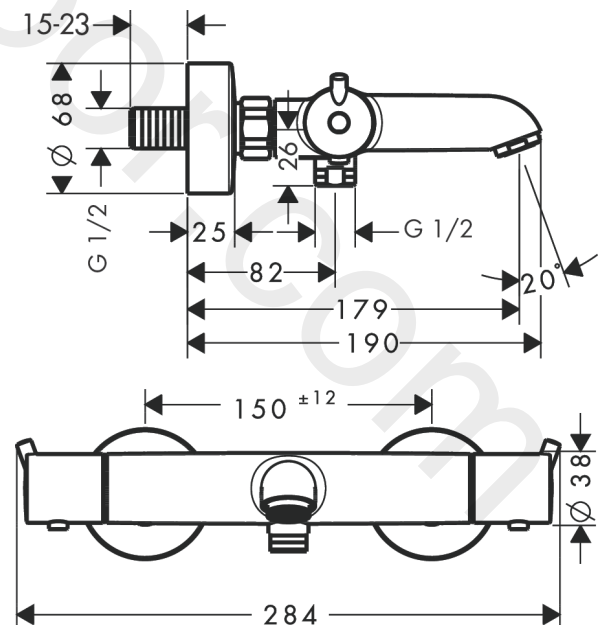

Ecostat S

Bath thermostat for exposed installation

Finish: **Chrome** Article Number: **13148000**

Description

product features

- projection 179 mm
- 2 functions
- EcoStop button limits the water consumption to 10 l/min
- thermostat cartridge
- maximum flow rate at 3 bar: 22 l/min
- min. operating pressure: 1 bar
- max. operating pressure: 10 bar
- safety stop at 40 °C
- the thermostat offers the possibility for thermal disinfection
- non-return valve
- protected against backflow, according to DIN EN 1717
- with silencer
- material handles: metal
- connection dimension: DN15
- connection type: s-shaped connections
- wall-mounted
- centre distance: 150 ± 12 mm
- dirt filter included

Technology

Product image

Scale drawing

Ecostat S

Bath thermostat for exposed installation

Finish: **Chrome** Article Number: **13148000**

Flowchart

Ecostat S

Bath thermostat for exposed installation

Finish: **Chrome** Article Number: **13148000**

Exploded Drawing

Year of production: >08/10

Ecostat S

Bath thermostat for exposed installation

Finish: **Chrome** Article Number: **13148000**

Spare part list

Year of production: >08/10

Pos.	Description	Article Number	Price	PU
1	handle	98915000	£ 51,00	1
2	cover cap	95433000	£ 6,10	1
3	safety set for temperature control	98916000	£ 13,30	1
4	nut	98913000	£ 20,50	1
5	thermostat cartridge	98282000	£ 110,00	1
6	cartridge for exchanged connections	92373000	£ 275,00	1
7	aerator M24x1 (30 l/min)	96512000	£ 16,10	1
8	O-ring 14x2	98129000	£ 3,30	1
9	shut off unit with selector	98283000	£ 79,00	1
10	set of nuts	96157000	£ 35,00	1
11	non return valve (pressure-resistant up to 2 MPa)	93136000	£ 35,00	1
12	non return valve	96737000	£ 35,00	1
13	filter packing	96922000	£ 9,00	1
14	escutcheon Ø 68 mm	96467000	£ 20,50	1
15	noise reduction	96429000	£ 6,10	1
16	set of S-unions (±12 mm)	94140000	£ 51,00	1
a	set of S-unions (±32 mm)	98592000	£ 43,00	1
b	brake disc	92497000	£ 6,10	1
c	pushbutton	92848000	£ 6,10	1