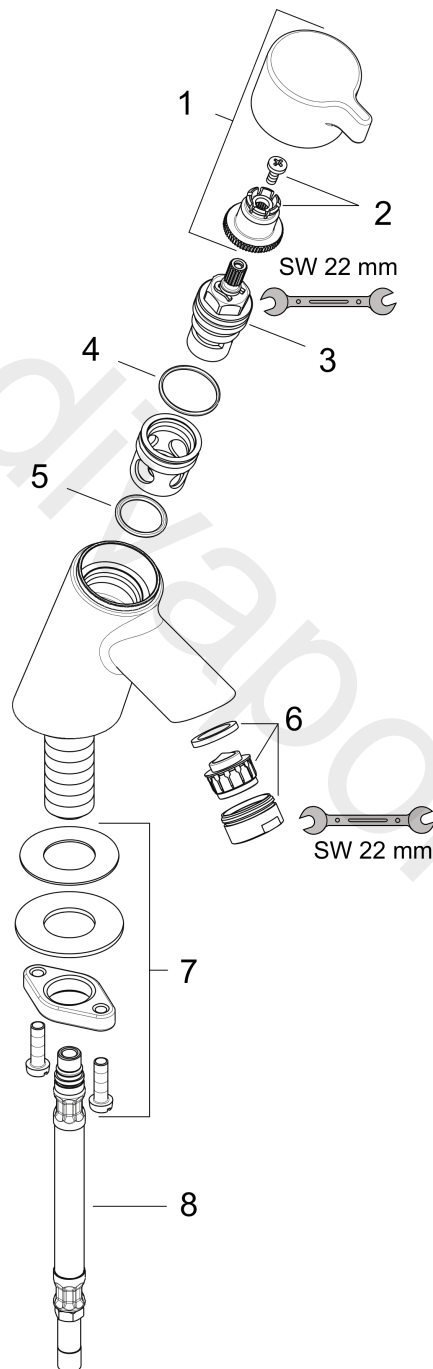

Talis S

Pillar tap 40 for cold water or pre-adjusted water without waste set

Surfaces: Article Number: **13132000**

Exploded Drawing

Year of production: **05/06 - 12/09**

Talis S**Pillar tap 40 for cold water or pre-adjusted water without waste set**Surfaces: Article Number: **13132000****Spare part list**Year of production: **05/06 - 12/09**

Pos.	Description	Article Number	Price	PU
1	handle	98618000	£ 51,00	1
2	handle fixing set	94184000	£ 6,10	1
3	shut off unit right closing	94009000	£ 43,00	1
4	O-ring 21,95x1,78	95169000	£ 3,30	1
5	O-ring 18x2	98181000	£ 6,10	1
6	aerator M24x1 (7 l/min)	13085000	£ 13,30	1
7	fixing set	94702000	£ 43,00	1
8	connection hose 450 mm M10x1 G3/8	96507000	£ 43,00	1