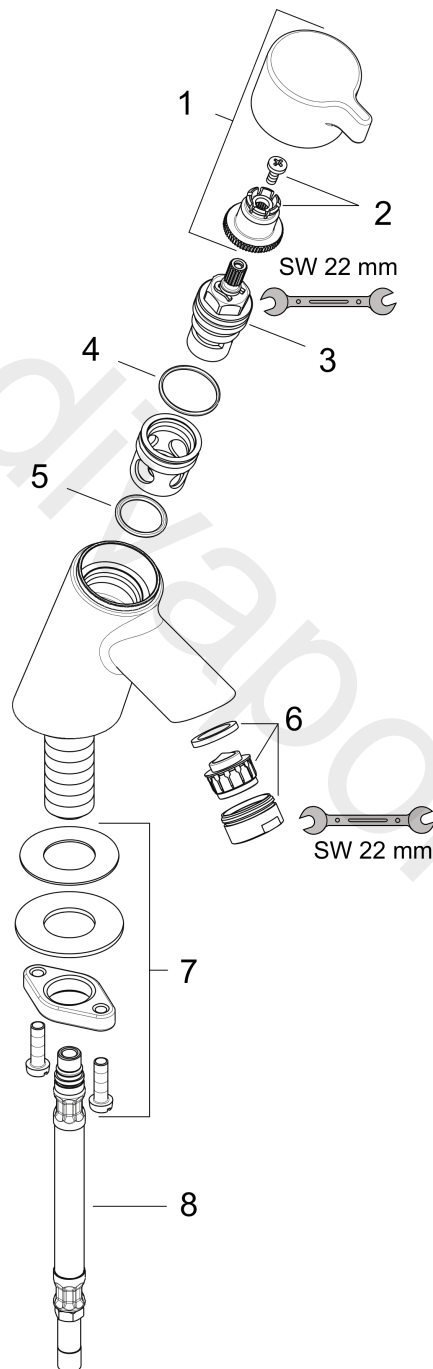

**Talis S**

**Pillar tap 40 for cold water or pre-adjusted water without waste set**

Surfaces: Article Number: **13132000**

**Exploded Drawing**

Year of production: **01/10 - 09/10**

**Talis S****Pillar tap 40 for cold water or pre-adjusted water without waste set**Surfaces: Article Number: **13132000****Spare part list**Year of production: **01/10 - 09/10**

<b>Pos.</b>	<b>Description</b>	<b>Article Number</b>	<b>Price</b>	<b>PU</b>
1	handle	98618000	£ 51,00	1
2	handle fixing set	94184000	£ 6,10	1
3	shut off unit right closing	94009000	£ 43,00	1
4	O-ring 21,95x1,78	95169000	£ 3,30	1
5	O-ring 18x2	98181000	£ 6,10	1
6	aerator M24x1 (5 l/min)	13185000	£ 22,30	1
7	fixing set	94702000	£ 43,00	1
8	connection hose 450 mm M10x1 G3/8	96507000	£ 43,00	1
a	aerator M24x1 (3,5 l/min)	92508000	£ 20,50	1
b	aerator M24x1 (4,5 l/min)	92877000	£ 20,50	1
c	aerator swivelling M24x1 (5 l/min)	95928000	£ 35,00	1