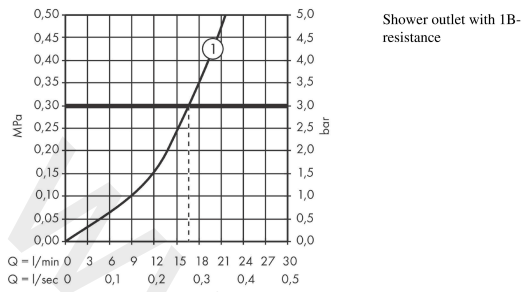

Ecostat

Shower thermostat Comfort Care for exposed installation with extra long handles

Finish: **Chrome** Article Number: **13117000**

Flowchart

www.divapor.com