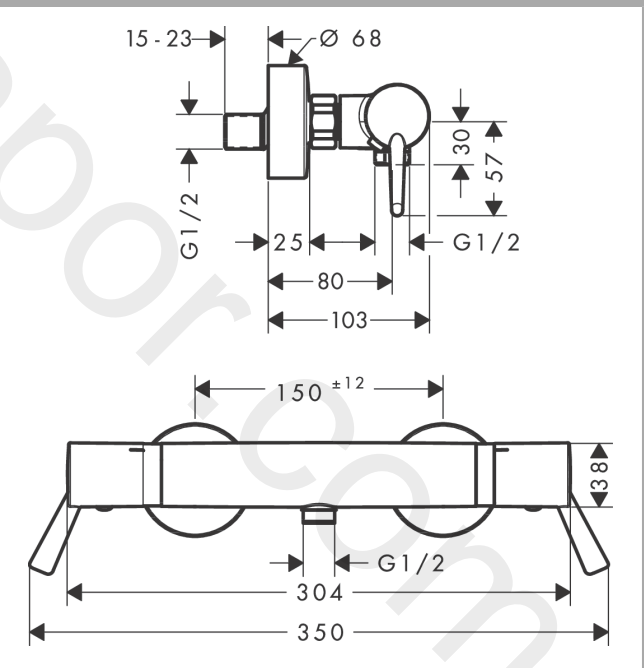

Scale drawing