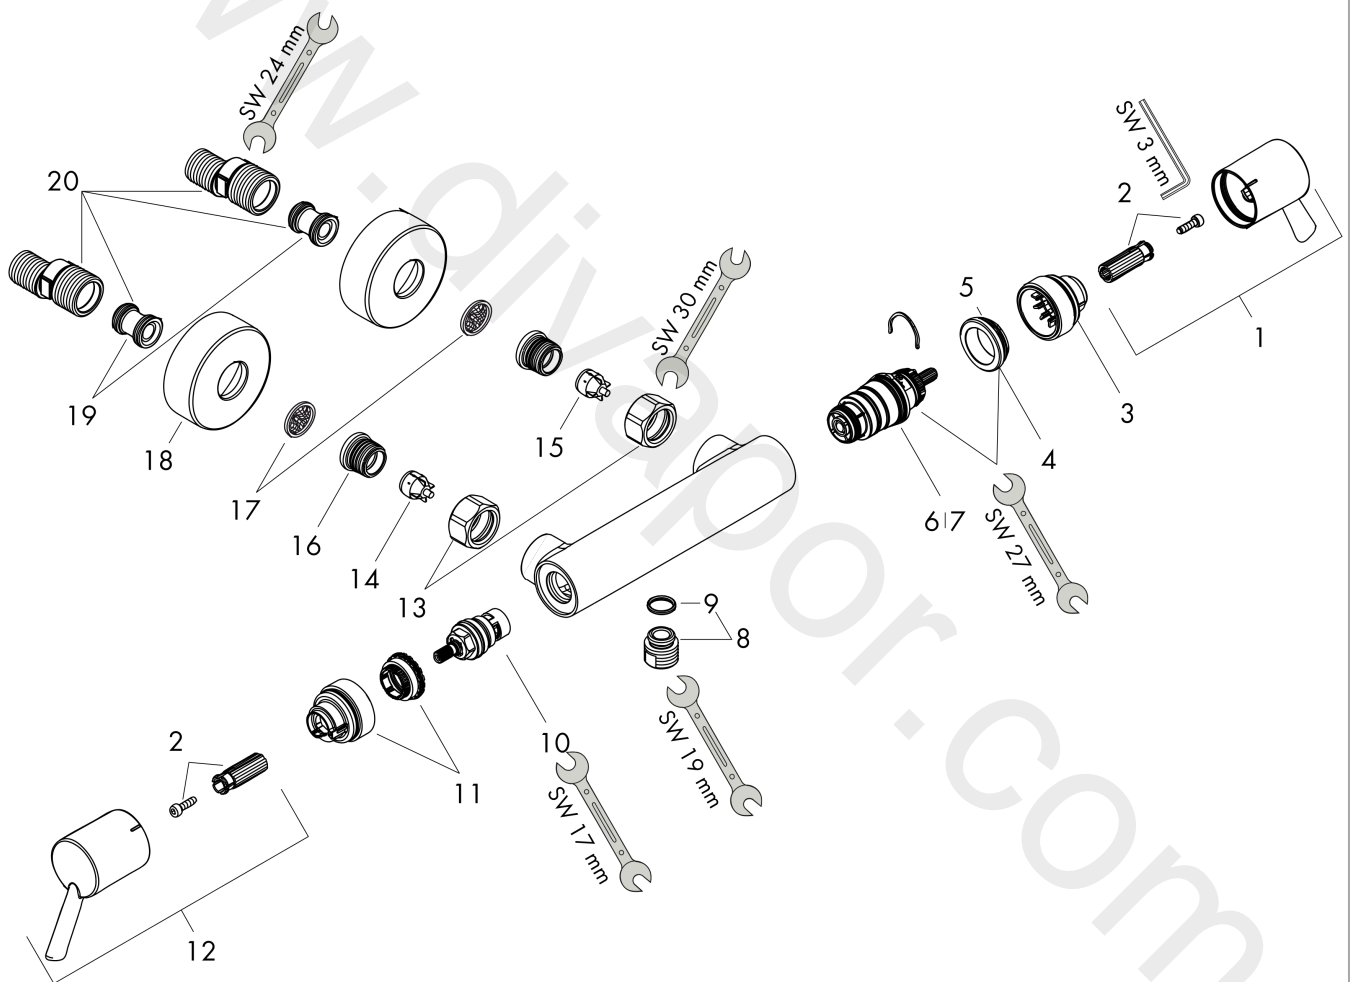

Ecostat

Shower thermostat Comfort Care for exposed installation with extra long handles

Finish: **Chrome** Article Number: **13117000**

Description

product features

- larger print for greater clarity
- with extra long barrier-free handles
- 1 function
- thermostat cartridge, ceramic valve 180°
- min. operating pressure: 1 bar
- max. operating pressure: 10 bar
- safety stop at 40 °C
- temperature limitation adjustable
- non-return valve
- with silencer
- material handles: metal
- centre distance: 150 ± 12 mm
- connection dimension: DN15
- connection type: s-shaped connections, G 1/2
- dirt filter included
- WRAS 1904006

Shower thermostat Comfort Care for exposed installation with extra long handles

Finish: **Chrome** Article Number: **13117000**

Flowchart

www.divapor.com

Ecostat

Shower thermostat Comfort Care for exposed installation with extra long handles

Finish: **Chrome** Article Number: **13117000**

Exploded Drawing

Year of production: >07/12

Ecostat**Shower thermostat Comfort Care for exposed installation with extra long handles**Finish: **Chrome** Article Number: **13117000****Spare part list**