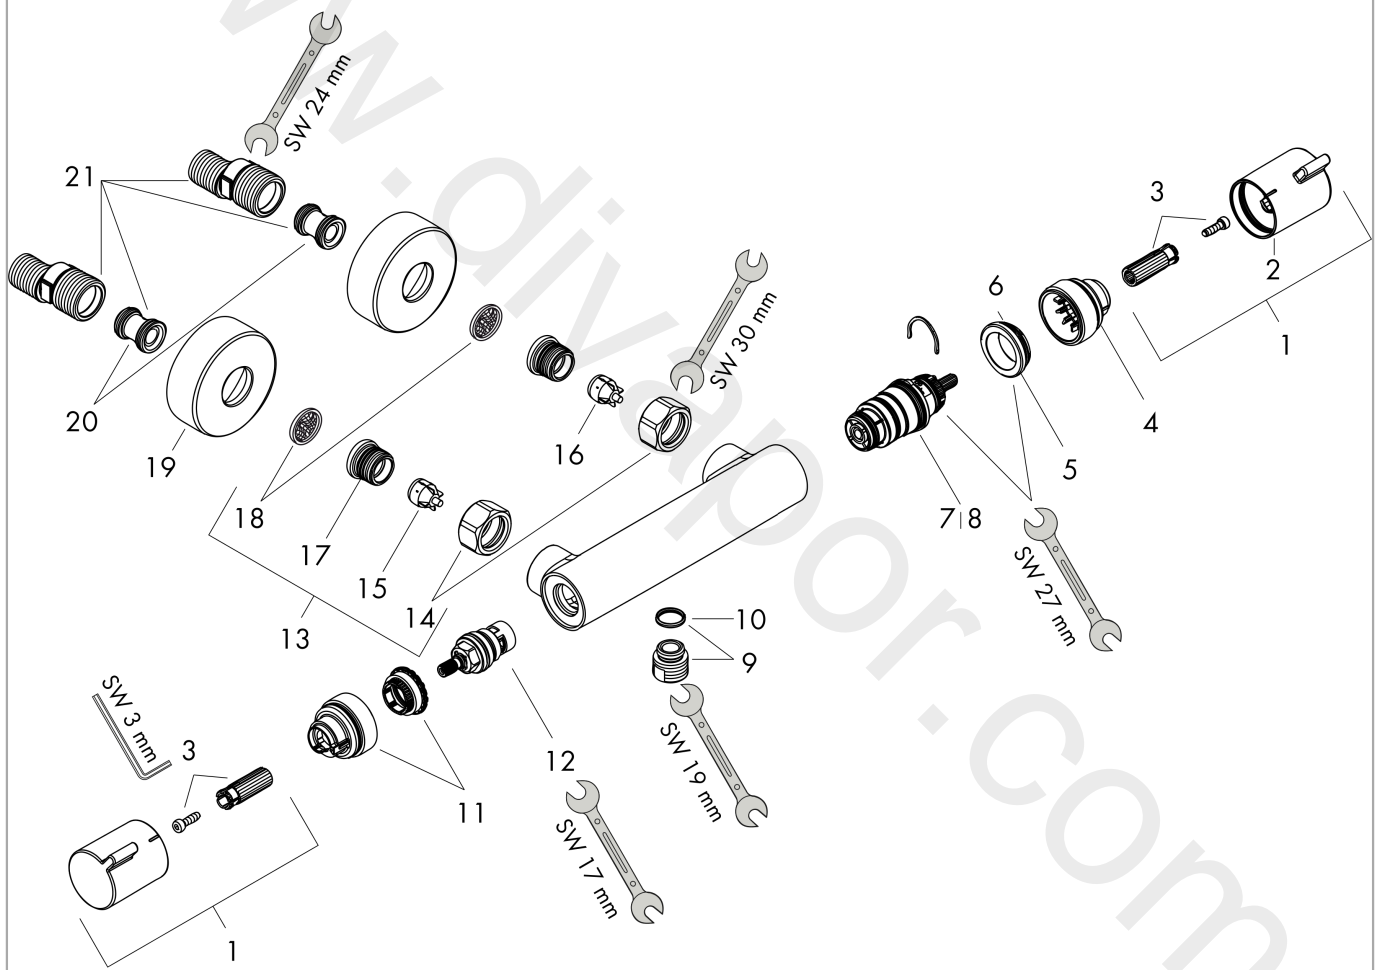

#### Product image

#### Scale drawing

**Ecostat**

**Shower thermostat Comfort for exposed installation**

Finish: **Chrome** Article Number: **13116000**

**Flowchart**

**Ecostat**  
**Shower thermostat Comfort for exposed installation**  
 Finish: **Chrome** Article Number: **13116000**

**Exploded Drawing**

Year of production: >07/12

**Ecostat****Shower thermostat Comfort for exposed installation**Finish: **Chrome** Article Number: **13116000****Spare part list**

Year of production: &gt;07/12

Pos.	Description	Article Number	Price	PU
1	handle	95836000	£ 35,00	1
2	pushbutton	92848000	£ 6,10	1
3	handle fixing set	95843000	£ 9,00	1
4	safety set	95839000	£ 20,50	1
5	nut	98913000	£ 20,50	1
6	O-ring 26x1,5	98390000	£ 3,30	1
7	thermostat cartridge	98282000	£ 110,00	1
8	cartridge for exchanged connections	92373000	£ 275,00	1
9	connecting thread	95392000	£ 20,50	1
10	O-ring 14x2	98129000	£ 3,30	1
11	safety set	95841000	£ 20,50	1
12	shut off unit	94149000	£ 35,00	1
13	set of unions	94285000	£ 67,00	1
14	set of nuts	96157000	£ 35,00	1
15	non return valve (pressure-resistant up to 2 MPa)	93136000	£ 35,00	1
16	non return valve	96737000	£ 35,00	1
17	O-ring 17x1,5	98137000	£ 3,30	1
18	filter packing	96922000	£ 9,00	1
19	escutcheon Ø 68 mm	96467000	£ 20,50	1
20	noise reduction	96429000	£ 6,10	1
21	set of S-unions (±12 mm)	94140000	£ 51,00	1
a	set of S-unions (±32 mm)	98592000	£ 43,00	1
b	brake disc	92469000	£ 9,00	1