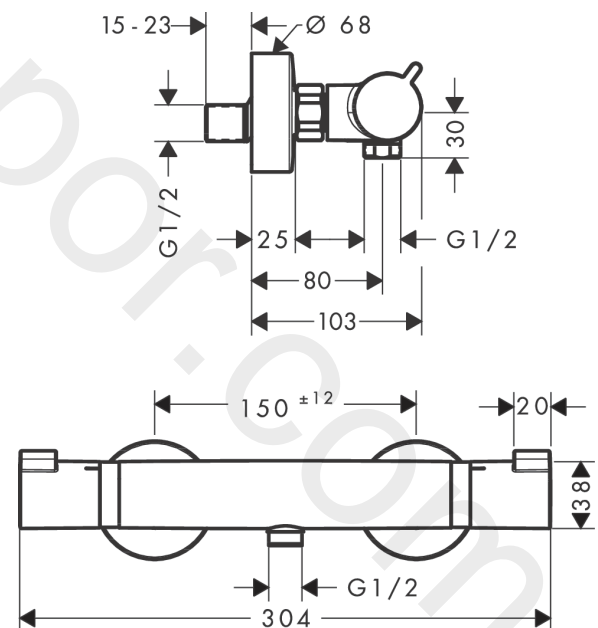

Scale drawing