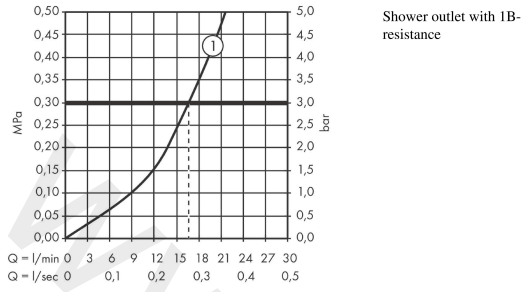

#### Scale drawing

**Ecostat**

**Shower thermostat Comfort for exposed installation**

Finish: **Chrome** Article Number: **13116000**

**Flowchart**

**Ecostat**  
**Shower thermostat Comfort for exposed installation**  
 Finish: **Chrome** Article Number: **13116000**