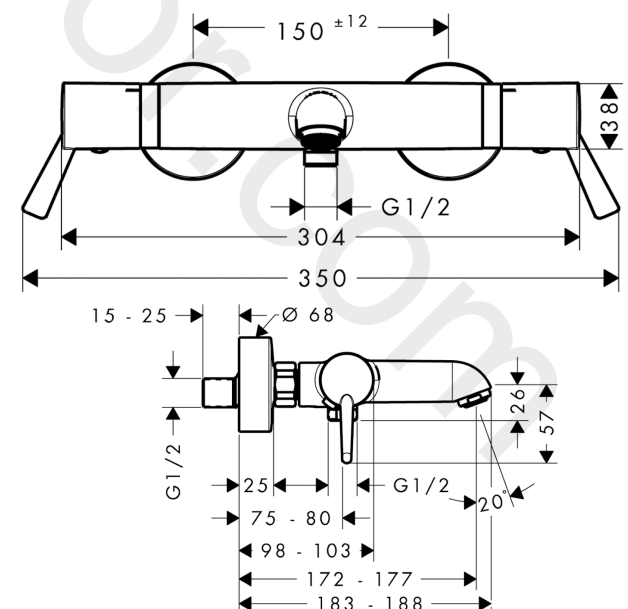

Scale drawing