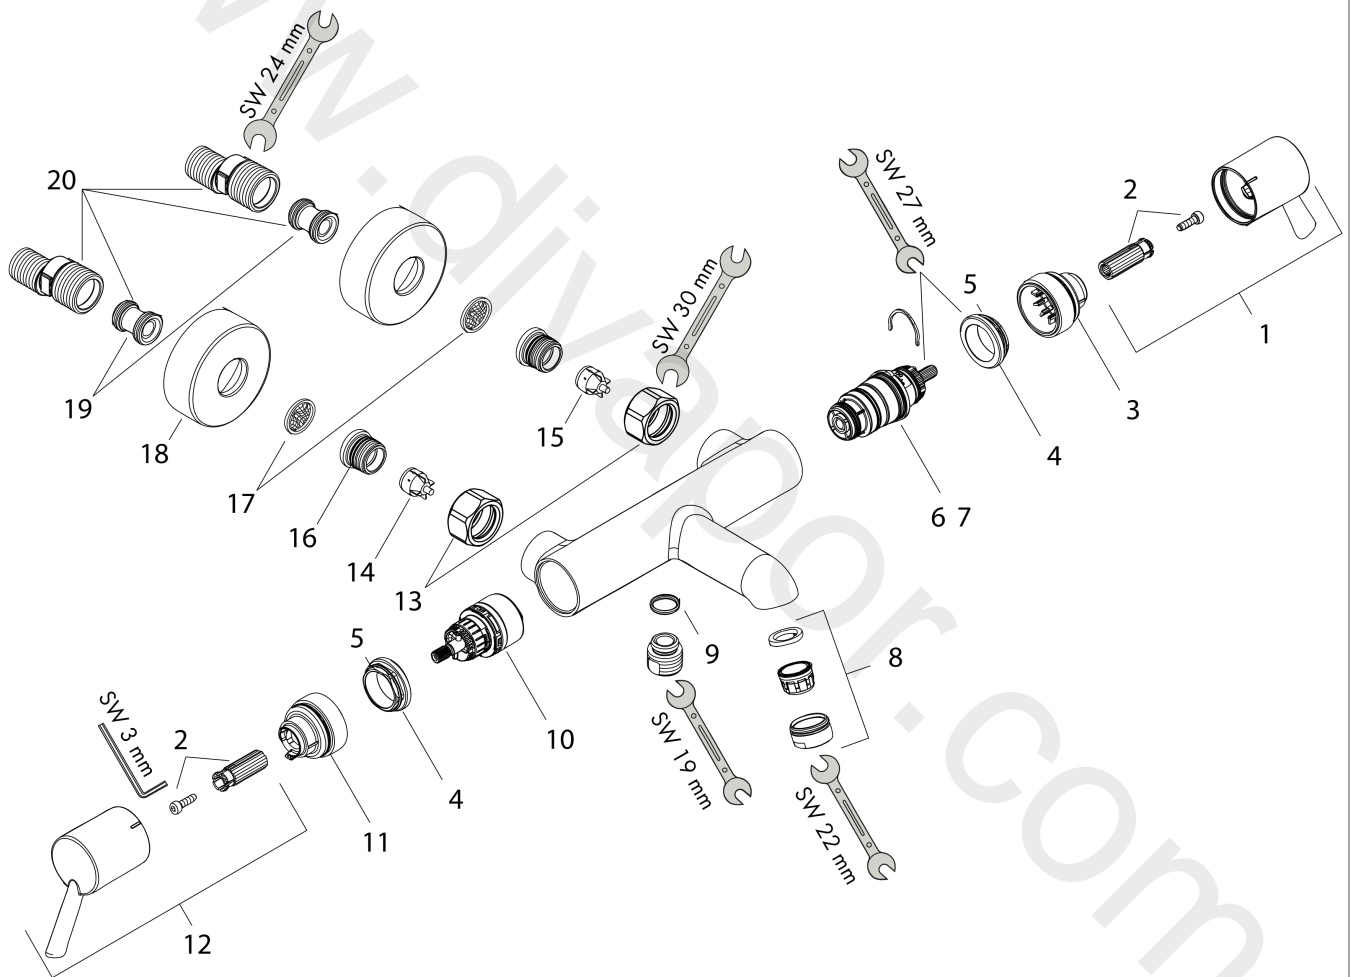

Ecostat

Bath thermostat Comfort Care for exposed installation with extra long handles

Finish: **Chrome** Article Number: **13115000**

Description

product features

- larger print for greater clarity
- with extra long barrier-free handles
- projection 172 - 177 mm
- 2 functions
- thermostat cartridge, shut-off/ diverter valve
- flow rate for bath spout at 3 bar: 23 l/min
- flow rate of hand shower at 3 bar: 15 l/min
- flow rate hand shower connection at 3 bar: 15 l/min
- min. operating pressure: 1 bar
- max. operating pressure: 10 bar
- safety stop at 40 °C
- temperature limitation adjustable
- non-return valve
- with silencer
- material handles: metal
- connection dimension: DN15
- connection type: s-shaped connections, G ½
- wall-mounted
- centre distance: 150 ± 12 mm
- dirt filter included
- WRAS 2307037
- WRAS 2307037 - Approval letter 2307037

Exploded Drawing

Year of production: >07/12

Ecostat**Bath thermostat Comfort Care for exposed installation with extra long handles**Finish: **Chrome** Article Number: **13115000****Spare part list**

Year of production: >07/12

Pos.	Description	Article Number	Price	PU
1	handle	95837000	£ 79,00	1
2	handle fixing set	95843000	£ 9,00	1
3	safety set	95839000	£ 20,50	1
4	nut	98913000	£ 20,50	1
5	O-ring 26x1,5	98390000	£ 3,30	1
6	thermostat cartridge	98282000	£ 110,00	1
7	nut	98913000	£ 20,50	1
8	aerator laminar M24x1 C	98305000	£ 16,10	1
9	O-ring 14x2	98129000	£ 3,30	1
10	shut off unit with selector	98283000	£ 79,00	1
11	safety set	95840000	£ 20,50	1
12	handle	95838000	£ 64,00	1
13	set of nuts	96157000	£ 35,00	1
14	non return valve (pressure-resistant up to 2 MPa)	93136000	£ 35,00	1
15	non return valve	96737000	£ 35,00	1
16	O-ring 17x1,5	98137000	£ 3,30	1
17	filter packing	96922000	£ 9,00	1
18	escutcheon Ø 68 mm	96467000	£ 20,50	1
19	noise reduction	96429000	£ 6,10	1
20	set of S-unions (±12 mm)	94140000	£ 51,00	1
a	set of S-unions (±32 mm)	98592000	£ 43,00	1
b	pushbutton	92848000	£ 6,10	1