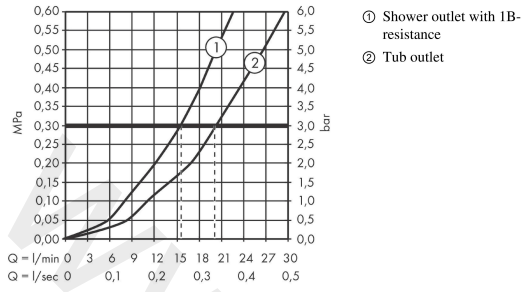

Ecostat

Bath thermostat Comfort Care for exposed installation with extra long handles

Finish: **Chrome** Article Number: **13115000**

Flowchart

www.divapor.com