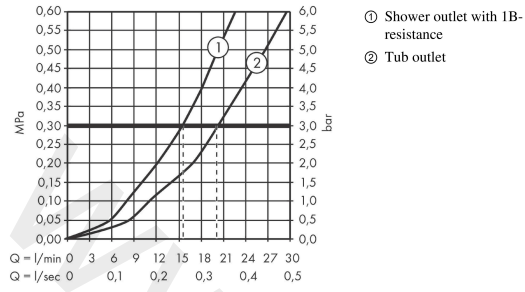

Ecostat

Bath thermostat Comfort for exposed installation

Finish: **Polished Gold Optic** Article Number: **13114997**

Description

product features

- consists of: bath thermostat
- projection 178 mm
- 2 functions
- shut-off/ diverter valve, thermostat cartridge
- flow rate for bath spout at 3 bar: 20 l/min
- flow rate of hand shower at 3 bar: 15 l/min
- flow rate hand shower connection at 3 bar: 15 l/min
- min. operating pressure: 1 bar
- max. operating pressure: 10 bar
- safety stop at 40 °C
- temperature limitation adjustable
- non-return valve
- material handles: metal
- connection dimension: DN15
- connection type: s-shaped connections
- wall-mounted
- centre distance: 150 ± 12 mm
- dirt filter included

Technology

Product image

Scale drawing

Ecostat

Bath thermostat Comfort for exposed installation

Finish: **Polished Gold Optic** Article Number: **13114997**

Flowchart

www.divapor.com