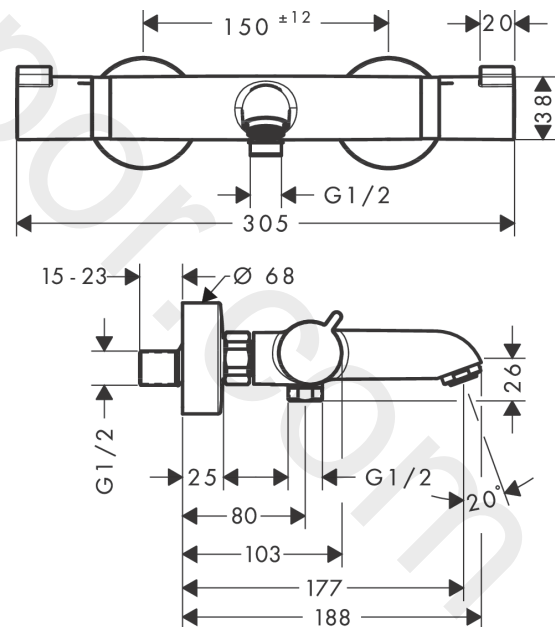

Scale drawing