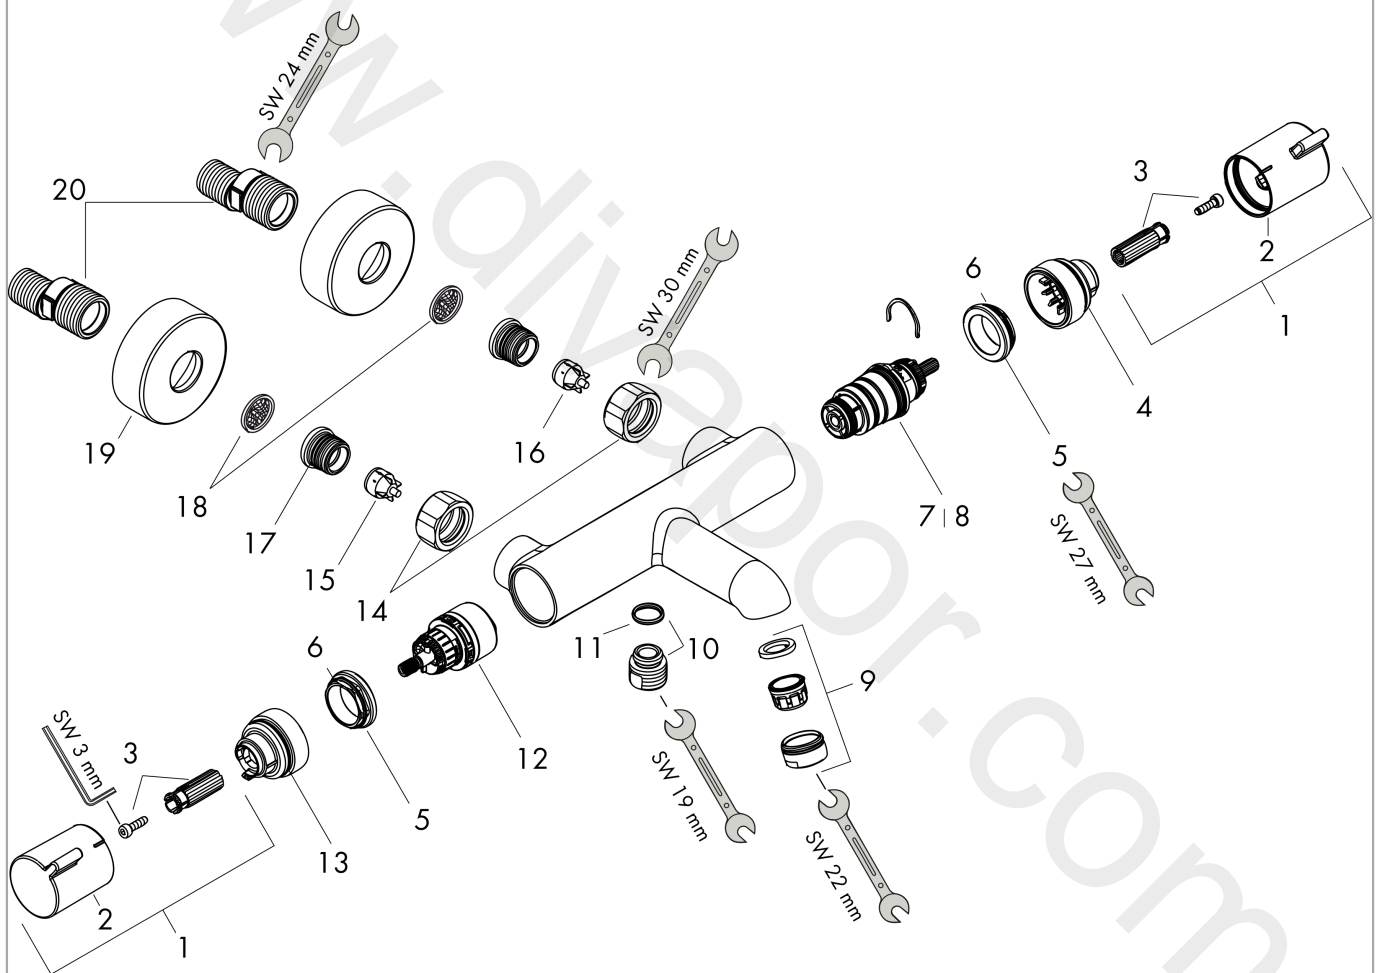

Ecostat

Bath thermostat Comfort for exposed installation

Finish: **Polished Gold Optic** Article Number: **13114997**

Description

product features

- consists of: bath thermostat
- projection 178 mm
- 2 functions
- shut-off/ diverter valve, thermostat cartridge
- flow rate for bath spout at 3 bar: 20 l/min
- flow rate of hand shower at 3 bar: 15 l/min
- flow rate hand shower connection at 3 bar: 15 l/min
- min. operating pressure: 1 bar
- max. operating pressure: 10 bar
- safety stop at 40 °C
- temperature limitation adjustable
- non-return valve
- material handles: metal
- connection dimension: DN15
- connection type: s-shaped connections
- wall-mounted
- centre distance: 150 ± 12 mm
- dirt filter included

Ecostat

Bath thermostat Comfort for exposed installation

Finish: **Polished Gold Optic** Article Number: **13114997**

Exploded Drawing

Year of production: >03/20

Ecostat**Bath thermostat Comfort for exposed installation**Finish: **Polished Gold Optic** Article Number: **13114997****Spare part list**

Year of production: >03/20

Pos.	Description	Article Number	Price	PU
1	handle	95836990	£ 51,00	1
2	pushbutton	92848990	£ 9,00	1
3	handle fixing set	95843000	£ 9,00	1
4	safety set	95839000	£ 20,50	1
5	nut	98913000	£ 20,50	1
6	O-ring 26x1,5	98390000	£ 3,30	1
7	thermostat cartridge	98282000	£ 110,00	1
8	cartridge for exchanged connections	92373000	£ 275,00	1
9	aerator M24x1 (30 l/min)	96512990	£ 25,00	1
10	connecting thread	95392990	£ 33,00	1
11	O-ring 14x2	98129000	£ 3,30	1
12	shut off unit with selector	98283000	£ 79,00	1
13	safety set	95840000	£ 20,50	1
14	set of nuts	96157990	£ 51,00	1
15	non return valve (pressure-resistant up to 2 MPa)	93136000	£ 35,00	1
16	non return valve	96737000	£ 35,00	1
17	O-ring 17x1,5	98137000	£ 3,30	1
18	filter packing	96922000	£ 9,00	1
19	escutcheon Ø 68 mm	96467990	£ 30,80	1
20	set of S-unions	94140007	-	1