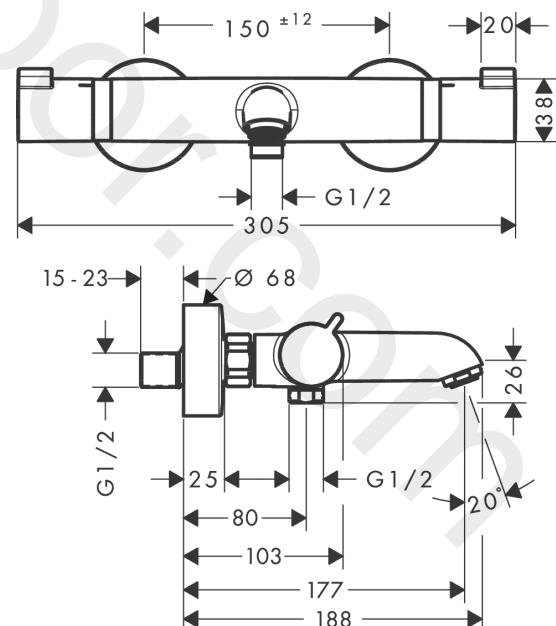

Scale drawing