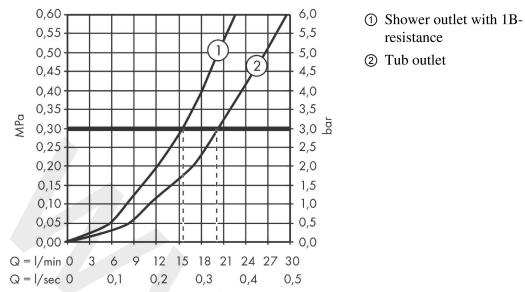

Ecostat

Bath thermostat Comfort for exposed installation

Finish: **Polished Gold Optic** Article Number: **13114990**

Flowchart

www.divapor.com