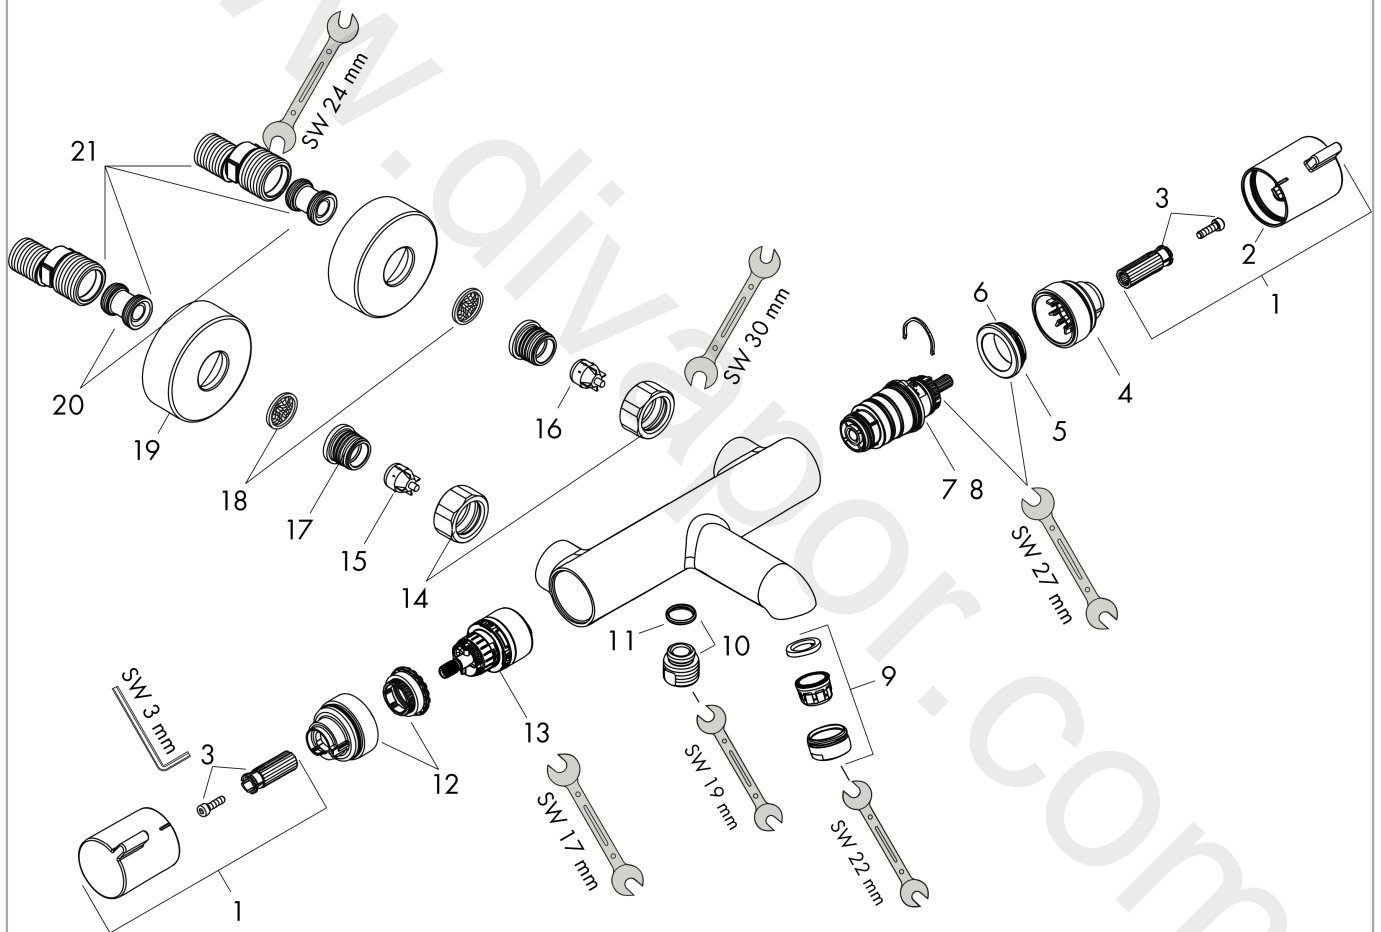

##### product features

- projection 177 mm
- 2 functions
- thermostat cartridge, shut-off/ diverter valve
- spray type mixer: normal spray
- maximum flow rate at 3 bar: 20 l/min
- flow rate for bath spout at 3 bar: 20 l/min
- flow rate of hand shower at 3 bar: 16 l/min
- flow rate hand shower connection at 3 bar: 16 l/min
- min. operating pressure: 1 bar
- max. operating pressure: 10 bar
- safety stop at 40 °C
- temperature limitation adjustable
- non-return valve
- with silencer
- material handles: metal
- connection dimension: DN15
- connection type: s-shaped connections, G ½
- wall-mounted
- centre distance: 150 ± 12 mm
- dirt filter included

#### Product image

#### Scale drawing

**Ecostat**

**Bath thermostat Comfort for exposed installation**

Finish: **Polished Gold Optic** Article Number: **13114990**

**Flowchart**

www.divapor.com

**Ecostat**

**Bath thermostat Comfort for exposed installation**

Finish: **Polished Gold Optic** Article Number: **13114990**

**Exploded Drawing**

Year of production: >07/19