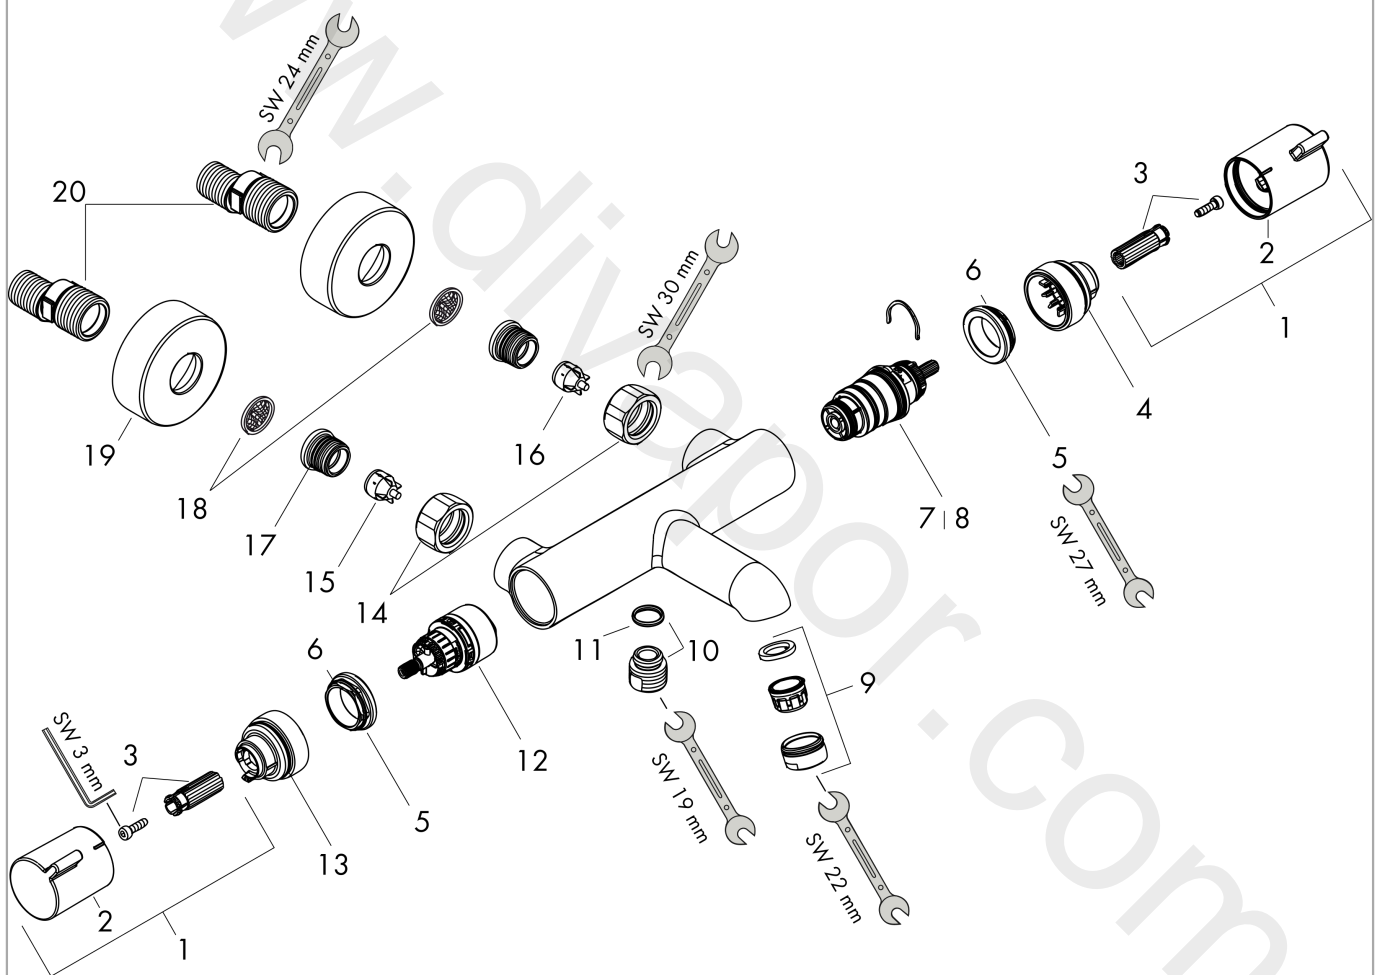

Ecostat**Bath thermostat Comfort for exposed installation**Finish: **Matt White** Article Number: **13114707****Description****product features**

- consists of: bath thermostat
- projection 178 mm
- 2 functions
- shut-off/ diverter valve, thermostat cartridge
- flow rate for bath spout at 3 bar: 20 l/min
- flow rate of hand shower at 3 bar: 15 l/min
- flow rate hand shower connection at 3 bar: 15 l/min
- min. operating pressure: 1 bar
- max. operating pressure: 10 bar
- safety stop at 40 °C
- temperature limitation adjustable
- non-return valve
- material handles: metal
- connection dimension: DN15
- connection type: s-shaped connections
- wall-mounted
- centre distance: 150 ± 12 mm
- dirt filter included

Exploded Drawing

Year of production: >07/19

Ecostat
Bath thermostat Comfort for exposed installation
 Finish: **Matt White** Article Number: **13114707**

Spare part list

Year of production: >07/19

Pos.	Description	Article Number	Price	PU
1	handle	95836700	£ 51,00	1
2	pushbutton	92848700	£ 9,00	1
3	handle fixing set	95843000	£ 9,00	1
4	safety set	95839000	£ 20,50	1
5	nut	98913000	£ 20,50	1
6	O-ring 26x1,5	98390000	£ 3,30	1
7	thermostat cartridge	98282000	£ 110,00	1
8	cartridge for exchanged connections	92373000	£ 275,00	1
9	aerator M24x1 (30 l/min)	96512700	£ 25,00	1
10	connecting thread	95392700	£ 33,00	1
11	O-ring 14x2	98129000	£ 3,30	1
12	shut off unit with selector	98283000	£ 79,00	1
13	safety set	95840000	£ 20,50	1
14	set of nuts	96157700	£ 51,00	1
15	non return valve (pressure-resistant up to 2 MPa)	93136000	£ 35,00	1
16	non return valve	96737000	£ 35,00	1
17	O-ring 17x1,5	98137000	£ 3,30	1
18	filter packing	96922000	£ 9,00	1
19	escutcheon Ø 68 mm	96467700	£ 33,00	1
20	set of S-unions	94140007	-	1
a	brake disc	92469000	£ 9,00	1