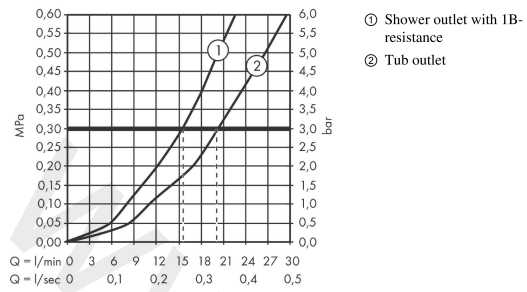

Ecostat
Bath thermostat Comfort for exposed installation
Finish: **Matt White** Article Number: **13114707**

Flowchart