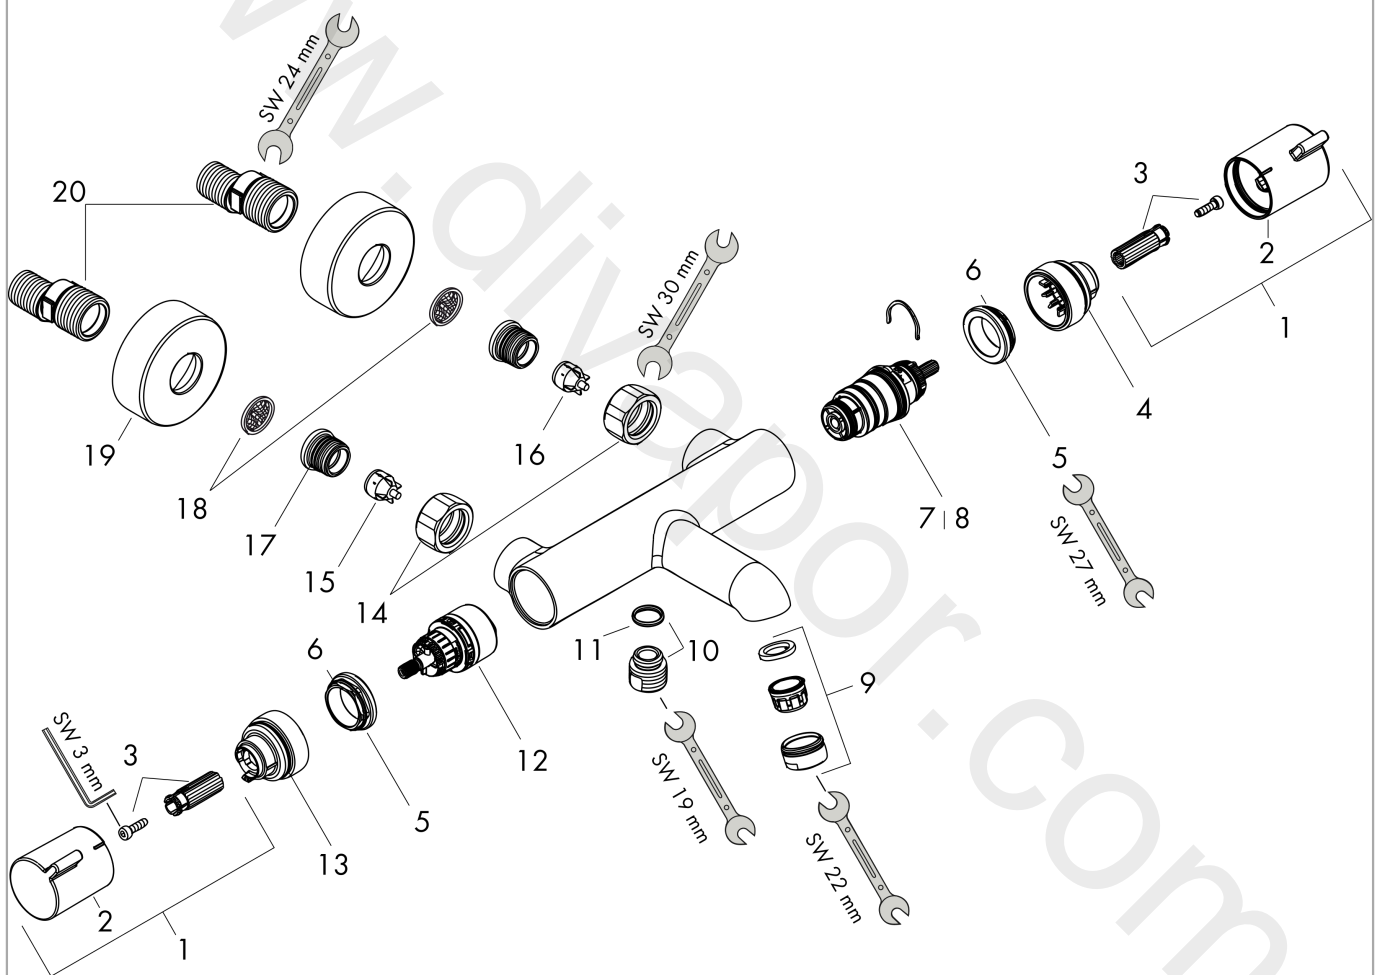

##### product features

- consists of: bath thermostat
- projection 178 mm
- 2 functions
- shut-off/ diverter valve, thermostat cartridge
- flow rate for bath spout at 3 bar: 20 l/min
- flow rate of hand shower at 3 bar: 15 l/min
- flow rate hand shower connection at 3 bar: 15 l/min
- min. operating pressure: 1 bar
- max. operating pressure: 10 bar
- safety stop at 40 °C
- temperature limitation adjustable
- non-return valve
- material handles: metal
- connection dimension: DN15
- connection type: s-shaped connections
- wall-mounted
- centre distance: 150 ± 12 mm
- dirt filter included

#### Scale drawing

**Ecostat**  
**Bath thermostat Comfort for exposed installation**  
 Finish: **Matt Black** Article Number: **13114677**

**Flowchart**

**Ecostat**  
**Bath thermostat Comfort for exposed installation**  
 Finish: **Matt Black** Article Number: **13114677**

**Exploded Drawing**

Year of production: >07/19

**Ecostat****Bath thermostat Comfort for exposed installation**Finish: **Matt Black** Article Number: **13114677****Spare part list**

Year of production: &gt;07/19

Pos.	Description	Article Number	Price	PU
1	handle	95836670	£ 51,00	1
2	pushbutton	92848670	£ 9,00	1
3	handle fixing set	95843000	£ 9,00	1
4	safety set	95839000	£ 20,50	1
5	nut	98913000	£ 20,50	1
6	O-ring 26x1,5	98390000	£ 3,30	1
7	thermostat cartridge	98282000	£ 110,00	1
8	cartridge for exchanged connections	92373000	£ 275,00	1
9	aerator M24x1 (30 l/min)	96512670	£ 25,00	1
10	connecting thread	95392670	£ 33,00	1
11	O-ring 14x2	98129000	£ 3,30	1
12	safety set	95840000	£ 20,50	1
13	shut off unit with selector	98283000	£ 79,00	1
14	set of nuts	96157670	£ 51,00	1
15	non return valve (pressure-resistant up to 2 MPa)	93136000	£ 35,00	1
16	non return valve	96737000	£ 35,00	1
17	O-ring 17x1,5	98137000	£ 3,30	1
18	filter packing	96922000	£ 9,00	1
19	escutcheon Ø 68 mm	96467670	£ 33,00	1
20	set of S-unions (±12 mm)	94140000	£ 51,00	1