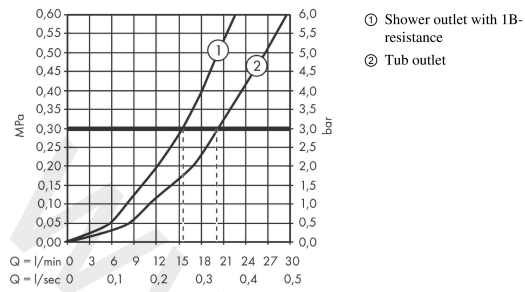

Ecostat
Bath thermostat Comfort for exposed installation
Finish: **Matt Black** Article Number: **13114677**

Flowchart