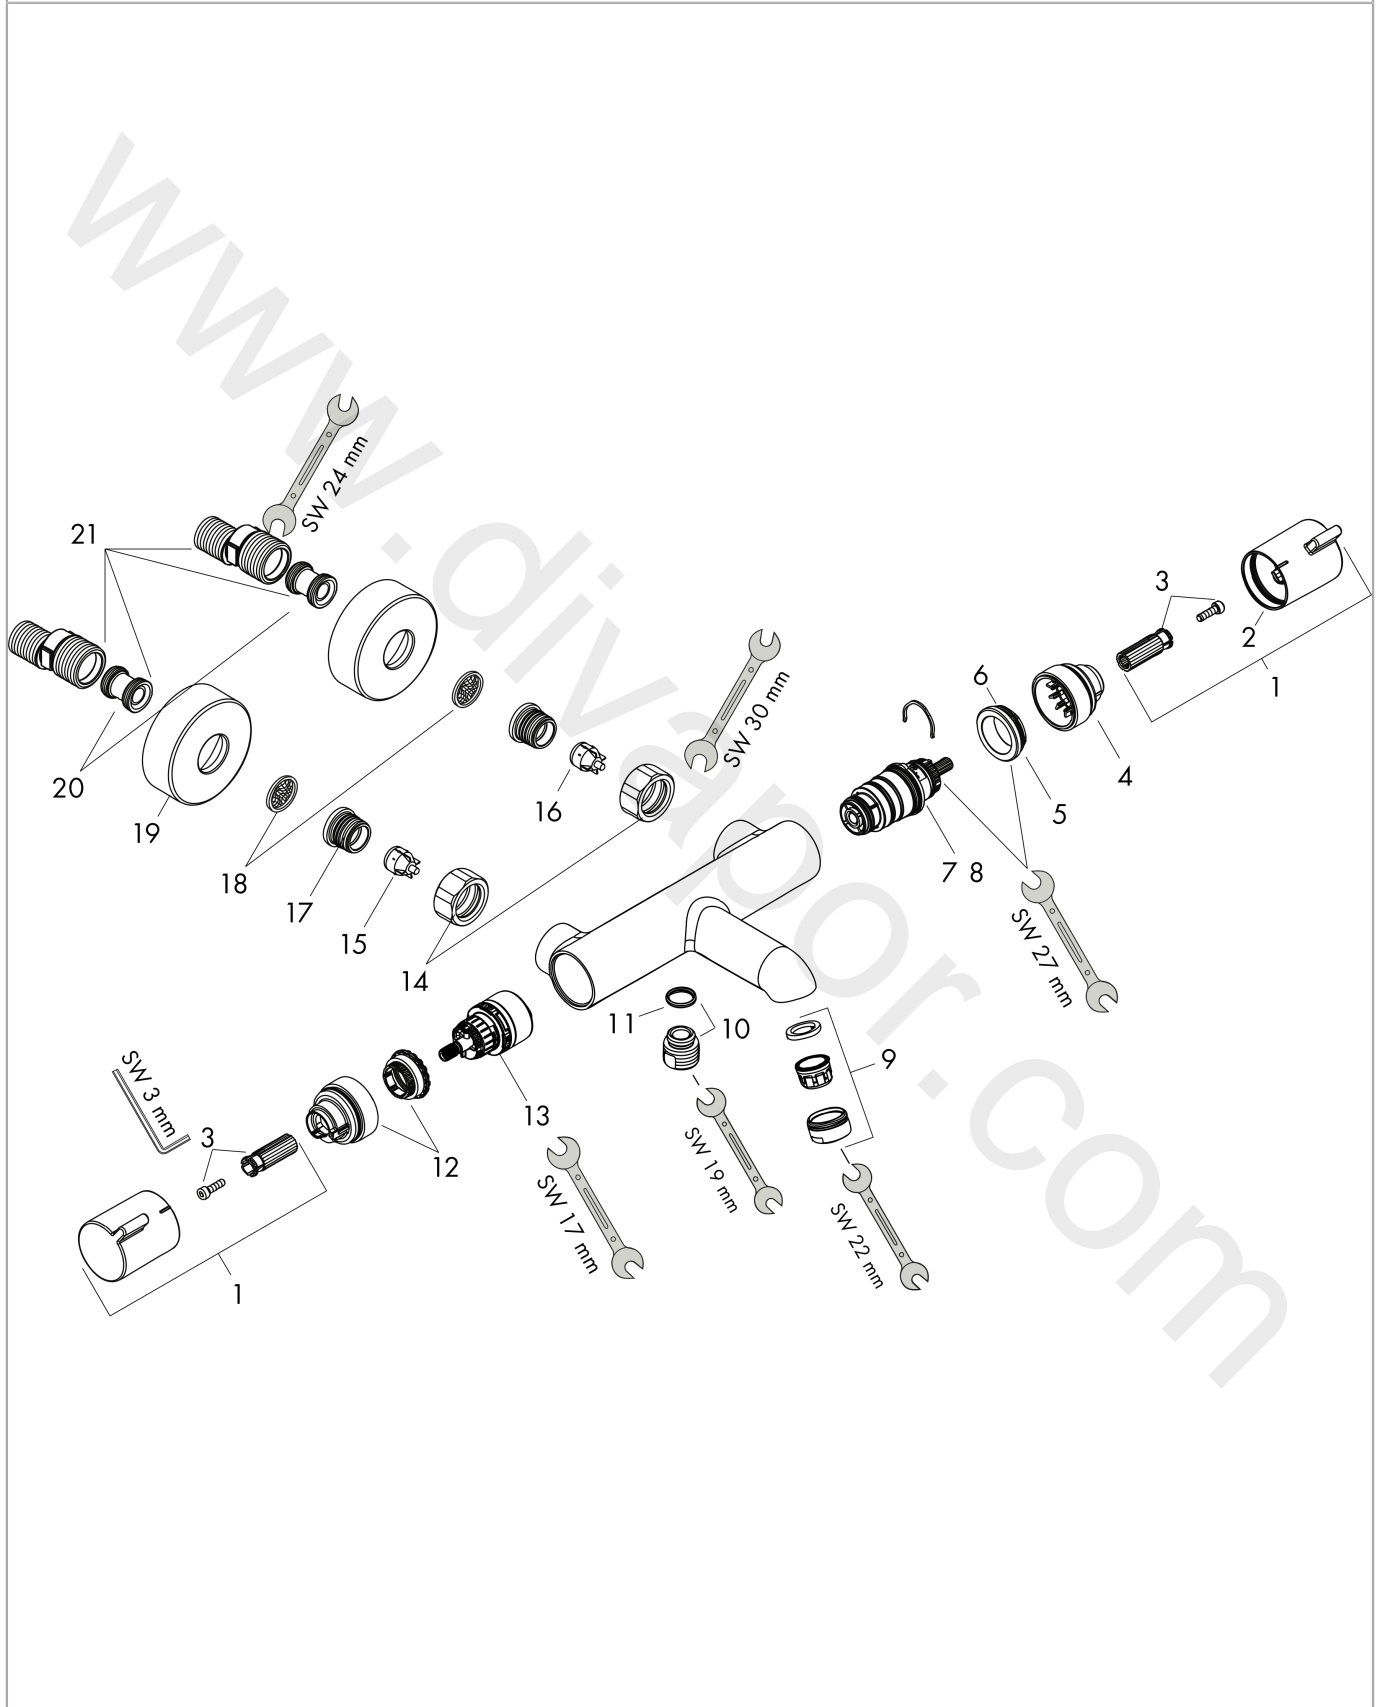

Ecostat
Bath thermostat Comfort for exposed installation
Finish: **Matt Black** Article Number: **13114670**

Exploded Drawing

Year of production: >07/19

Ecostat

Bath thermostat Comfort for exposed installation

Finish: **Matt Black** Article Number: **13114670**

Spare part list

Year of production: >07/19

Pos.	Description	Article Number	Price	PU
1	handle	95836670	£ 51,00	1
2	pushbutton	92848670	£ 9,00	1
3	handle fixing set	95843000	£ 9,00	1
4	safety set	95839000	£ 20,50	1
5	nut	98913000	£ 20,50	1
6	O-ring 26x1,5	98390000	£ 3,30	1
7	thermostat cartridge	98282000	£ 110,00	1
8	cartridge for exchanged connections	92373000	£ 275,00	1
9	aerator M24x1 (30 l/min)	96512670	£ 25,00	1
10	connecting thread	95392670	£ 33,00	1
11	O-ring 14x2	98129000	£ 3,30	1
12	safety set	95840000	£ 20,50	1
13	shut off unit with selector	98283000	£ 79,00	1
14	set of nuts	96157670	£ 51,00	1
15	non return valve (pressure-resistant up to 2 MPa)	93136000	£ 35,00	1
16	non return valve	96737000	£ 35,00	1
17	O-ring 17x1,5	98137000	£ 3,30	1
18	filter packing	96922000	£ 9,00	1
19	escutcheon Ø 68 mm	96467670	£ 33,00	1
20	noise reduction	96429000	£ 6,10	1
21	set of S-unions (±12 mm)	94140000	£ 51,00	1
a	set of S-unions (±32 mm)	98592000	£ 43,00	1