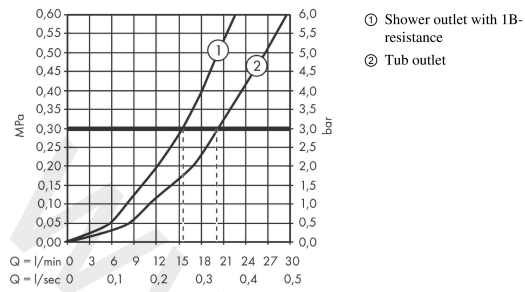

Ecostat
Bath thermostat Comfort for exposed installation
Finish: **Matt Black** Article Number: **13114670**

Flowchart