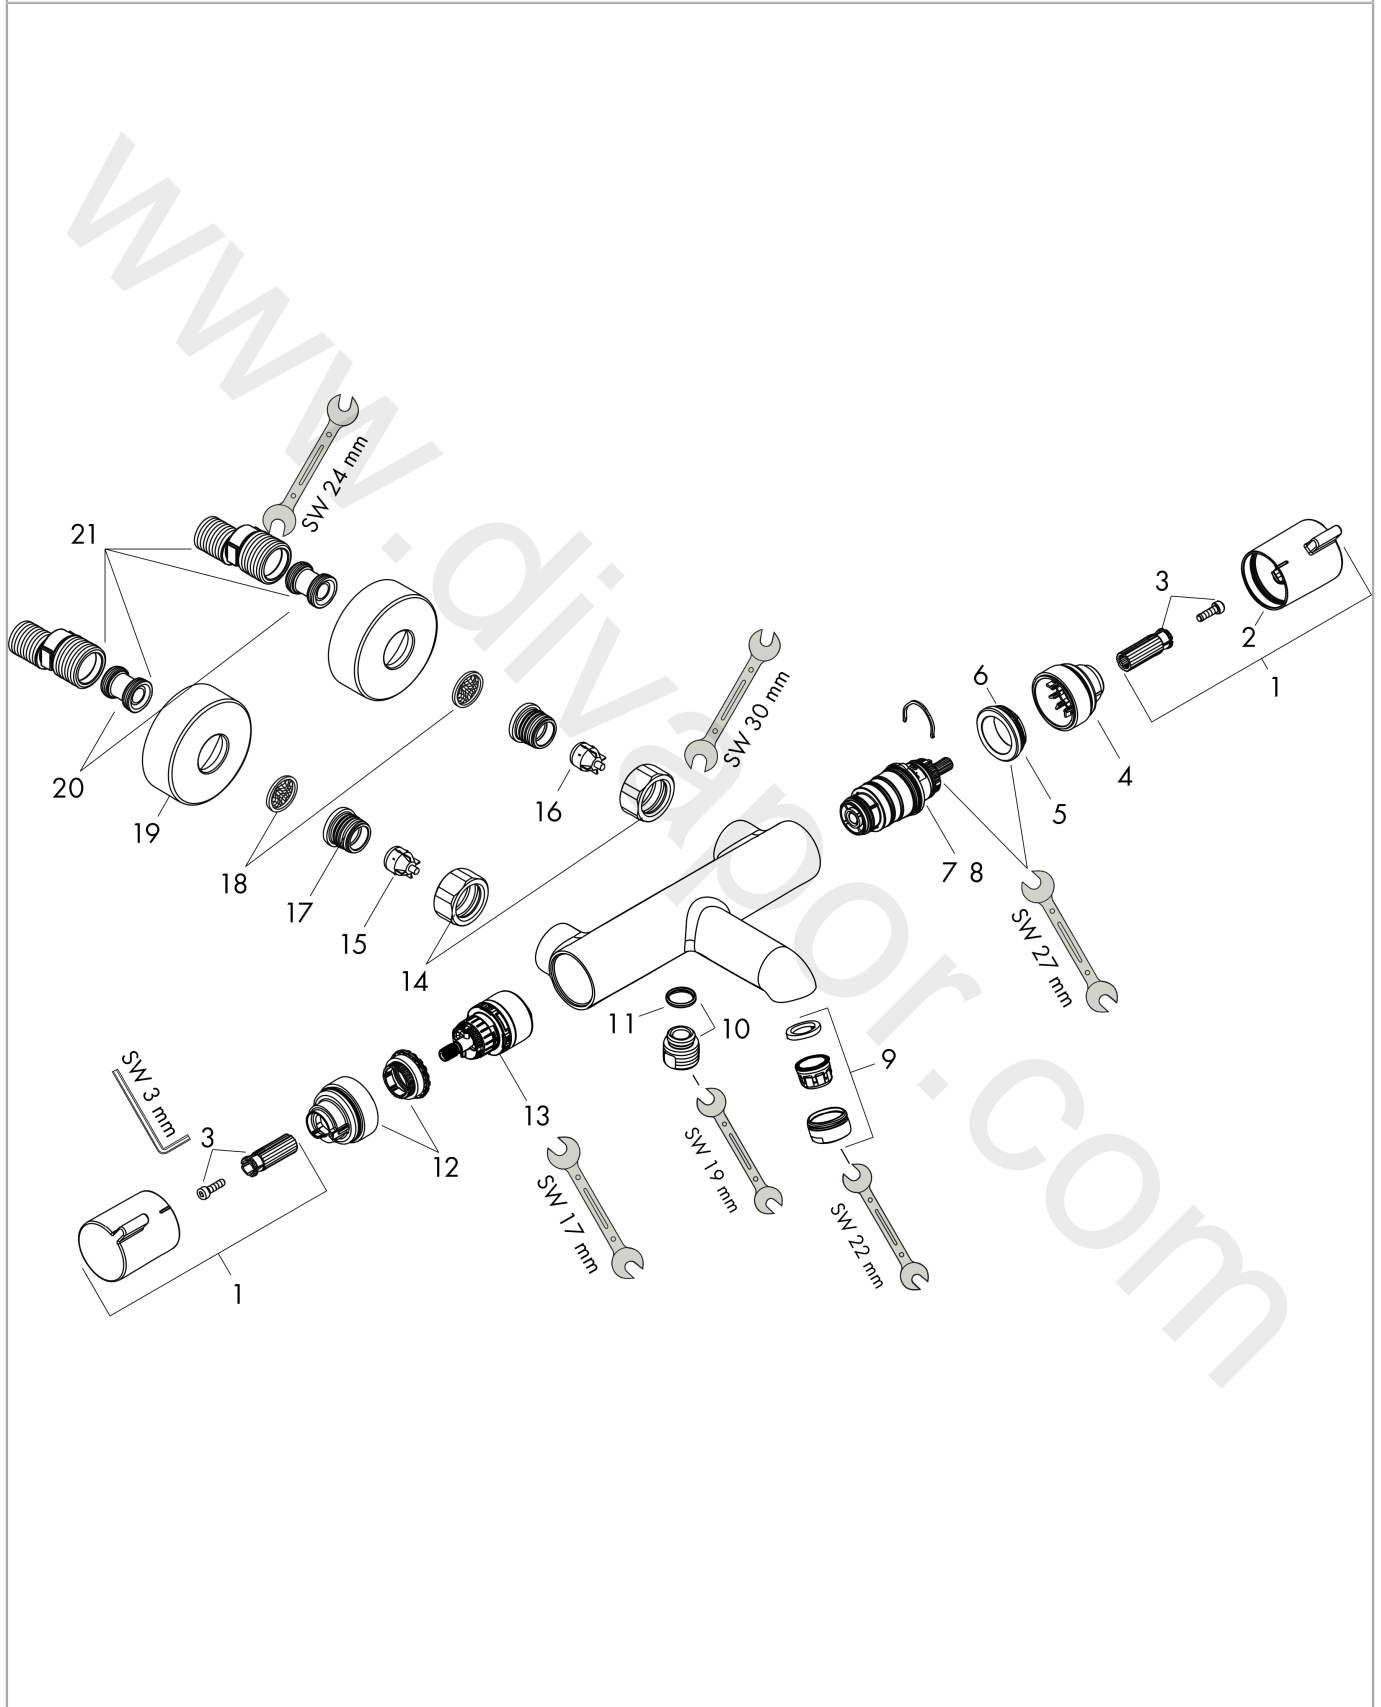

#### Product image

#### Scale drawing

**Ecostat**

**Bath thermostat Comfort for exposed installation**

Finish: **Brushed Black Chrome** Article Number: **13114340**

**Flowchart**

**Ecostat**

**Bath thermostat Comfort for exposed installation**

Finish: **Brushed Black Chrome** Article Number: **13114340**

**Exploded Drawing**

Year of production: >07/19