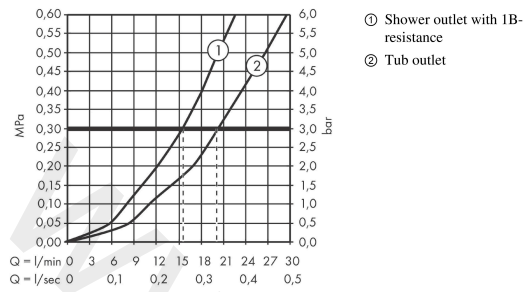

#### Scale drawing

**Ecostat**

**Bath thermostat Comfort for exposed installation**

Finish: **Brushed Black Chrome** Article Number: **13114340**

**Flowchart**

**Ecostat**

**Bath thermostat Comfort for exposed installation**