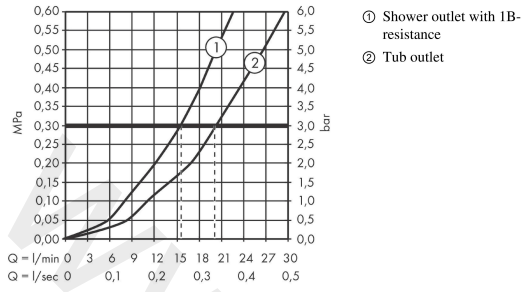

Ecostat

Bath thermostat Comfort for exposed installation

Finish: **Brushed Bronze** Article Number: **13114147**

Description

product features

- consists of: bath thermostat
- projection 178 mm
- 2 functions
- shut-off/ diverter valve, thermostat cartridge
- flow rate for bath spout at 3 bar: 20 l/min
- flow rate of hand shower at 3 bar: 15 l/min
- flow rate hand shower connection at 3 bar: 15 l/min
- min. operating pressure: 1 bar
- max. operating pressure: 10 bar
- safety stop at 40 °C
- temperature limitation adjustable
- non-return valve
- material handles: metal
- connection dimension: DN15
- connection type: s-shaped connections
- wall-mounted
- centre distance: 150 ± 12 mm
- dirt filter included

Technology

Product image

Scale drawing

Ecostat

Bath thermostat Comfort for exposed installation

Finish: **Brushed Bronze** Article Number: **13114147**

Flowchart

www.divapor.com