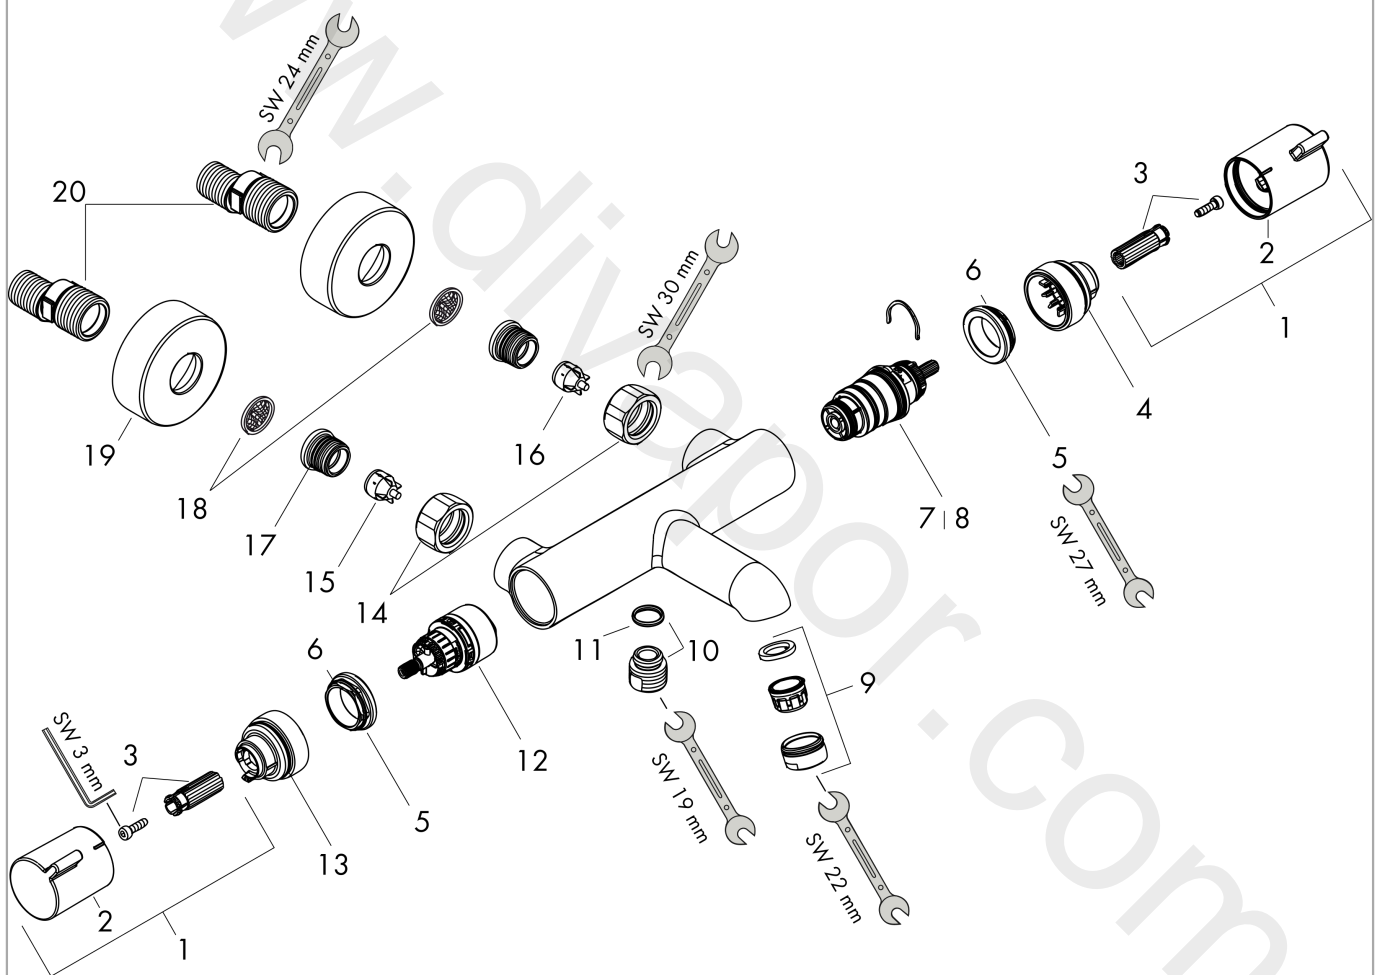

Ecostat
Bath thermostat Comfort for exposed installation
Finish: **Brushed Bronze** Article Number: **13114147**

Exploded Drawing

Year of production: >03/20

Ecostat

Bath thermostat Comfort for exposed installation

Finish: **Brushed Bronze** Article Number: **13114147**

Spare part list

Year of production: >03/20

Pos.	Description	Article Number	Price	PU
1	handle	95836140	£ 51,00	1
2	pushbutton	92848140	£ 9,00	1
3	handle fixing set	95843000	£ 9,00	1
4	safety set	95839000	£ 20,50	1
5	nut	98913000	£ 20,50	1
6	O-ring 26x1,5	98390000	£ 3,30	1
7	thermostat cartridge	98282000	£ 110,00	1
8	cartridge for exchanged connections	92373000	£ 275,00	1
9	aerator M24x1 (30 l/min)	96512140	£ 25,00	1
10	connecting thread	95392140	£ 33,00	1
11	O-ring 14x2	98129000	£ 3,30	1
12	shut off unit with selector	98283000	£ 79,00	1
13	safety set	95840000	£ 20,50	1
14	set of nuts	96157140	£ 52,50	1
15	non return valve (pressure-resistant up to 2 MPa)	93136000	£ 35,00	1
16	non return valve	96737000	£ 35,00	1
17	O-ring 17x1,5	98137000	£ 3,30	1
18	filter packing	96922000	£ 9,00	1
19	escutcheon Ø 68 mm	96467140	£ 33,00	1
20	set of S-unions	94140007	-	1