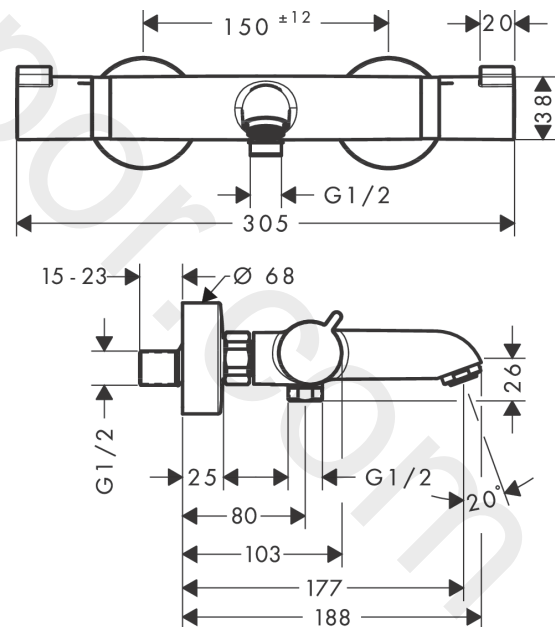

Ecostat

Bath thermostat Comfort for exposed installation

Finish: **Brushed Bronze** Article Number: **13114147**

Description

product features

- consists of: bath thermostat
- projection 178 mm
- 2 functions
- shut-off/ diverter valve, thermostat cartridge
- flow rate for bath spout at 3 bar: 20 l/min
- flow rate of hand shower at 3 bar: 15 l/min
- flow rate hand shower connection at 3 bar: 15 l/min
- min. operating pressure: 1 bar
- max. operating pressure: 10 bar
- safety stop at 40 °C
- temperature limitation adjustable
- non-return valve
- material handles: metal
- connection dimension: DN15
- connection type: s-shaped connections
- wall-mounted
- centre distance: 150 ± 12 mm
- dirt filter included

Technology

Product image

Scale drawing

Ecostat

Bath thermostat Comfort for exposed installation

Finish: **Brushed Bronze** Article Number: **13114147**

Flowchart

www.divapor.com

Finish: **Brushed Bronze** Article Number: **13114147**

Spare part list

Year of production: >03/20

Pos.	Description	Article Number	Price	PU
1	handle	95836140	£ 51,00	1
2	pushbutton	92848140	£ 9,00	1
3	handle fixing set	95843000	£ 9,00	1
4	safety set	95839000	£ 20,50	1
5	nut	98913000	£ 20,50	1
6	O-ring 26x1,5	98390000	£ 3,30	1
7	thermostat cartridge	98282000	£ 110,00	1
8	cartridge for exchanged connections	92373000	£ 275,00	1
9	aerator M24x1 (30 l/min)	96512140	£ 25,00	1
10	connecting thread	95392140	£ 33,00	1
11	O-ring 14x2	98129000	£ 3,30	1
12	shut off unit with selector	98283000	£ 79,00	1
13	safety set	95840000	£ 20,50	1
14	set of nuts	96157140	£ 52,50	1
15	non return valve (pressure-resistant up to 2 MPa)	93136000	£ 35,00	1
16	non return valve	96737000	£ 35,00	1
17	O-ring 17x1,5	98137000	£ 3,30	1
18	filter packing	96922000	£ 9,00	1
19	escutcheon Ø 68 mm	96467140	£ 33,00	1
20	set of S-unions	94140007	-	1