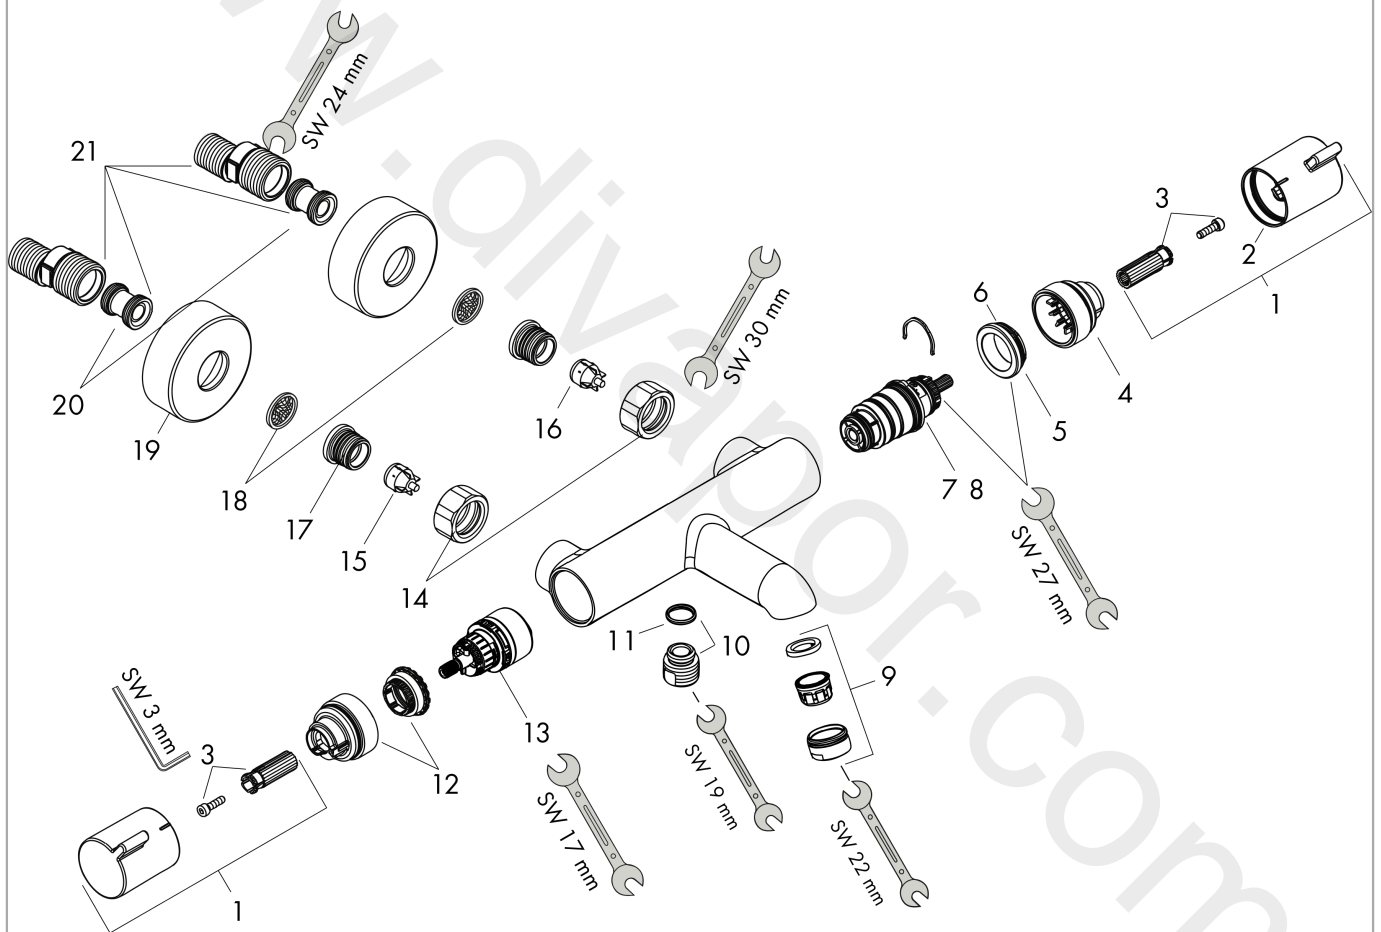

Ecostat
Bath thermostat Comfort for exposed installation
Finish: **Brushed Bronze** Article Number: **13114140**

Exploded Drawing

Year of production: >07/19

Ecostat

Bath thermostat Comfort for exposed installation

Finish: **Brushed Bronze** Article Number: **13114140**

Spare part list

Year of production: >07/19

Pos.	Description	Article Number	Price	PU
1	handle	95836140	£ 51,00	1
2	pushbutton	92848000	£ 6,10	1
3	handle fixing set	95843000	£ 9,00	1
4	safety set	95839000	£ 20,50	1
5	nut	98913000	£ 20,50	1
6	O-ring 26x1,5	98390000	£ 3,30	1
7	thermostat cartridge	98282000	£ 110,00	1
8	cartridge for exchanged connections	92373000	£ 275,00	1
9	aerator M24x1 (30 l/min)	96512140	£ 25,00	1
10	connecting thread	95392XXX	> £ 20,50	-
11	O-ring 14x2	98129000	£ 3,30	1
12	safety set	95840000	£ 20,50	1
13	shut off unit with selector	98283000	£ 79,00	1
14	set of nuts	96157140	£ 52,50	1
15	non return valve (pressure-resistant up to 2 MPa)	93136000	£ 35,00	1
16	non return valve	96737000	£ 35,00	1
17	O-ring 17x1,5	98137000	£ 3,30	1
18	filter packing	96922000	£ 9,00	1
19	escutcheon Ø 68 mm	96467140	£ 33,00	1
20	set of S-unions (±12 mm)	94140000	£ 51,00	1
21	noise reduction	96429000	£ 6,10	1