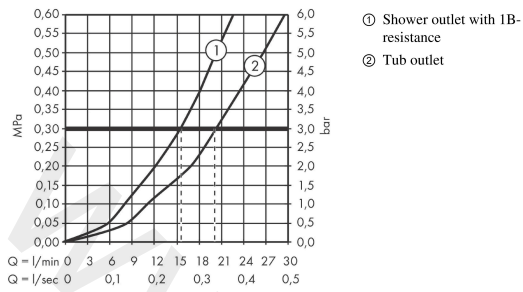

Ecostat

Bath thermostat Comfort for exposed installation

Finish: **Brushed Bronze** Article Number: **13114140**

Flowchart

www.divapor.com