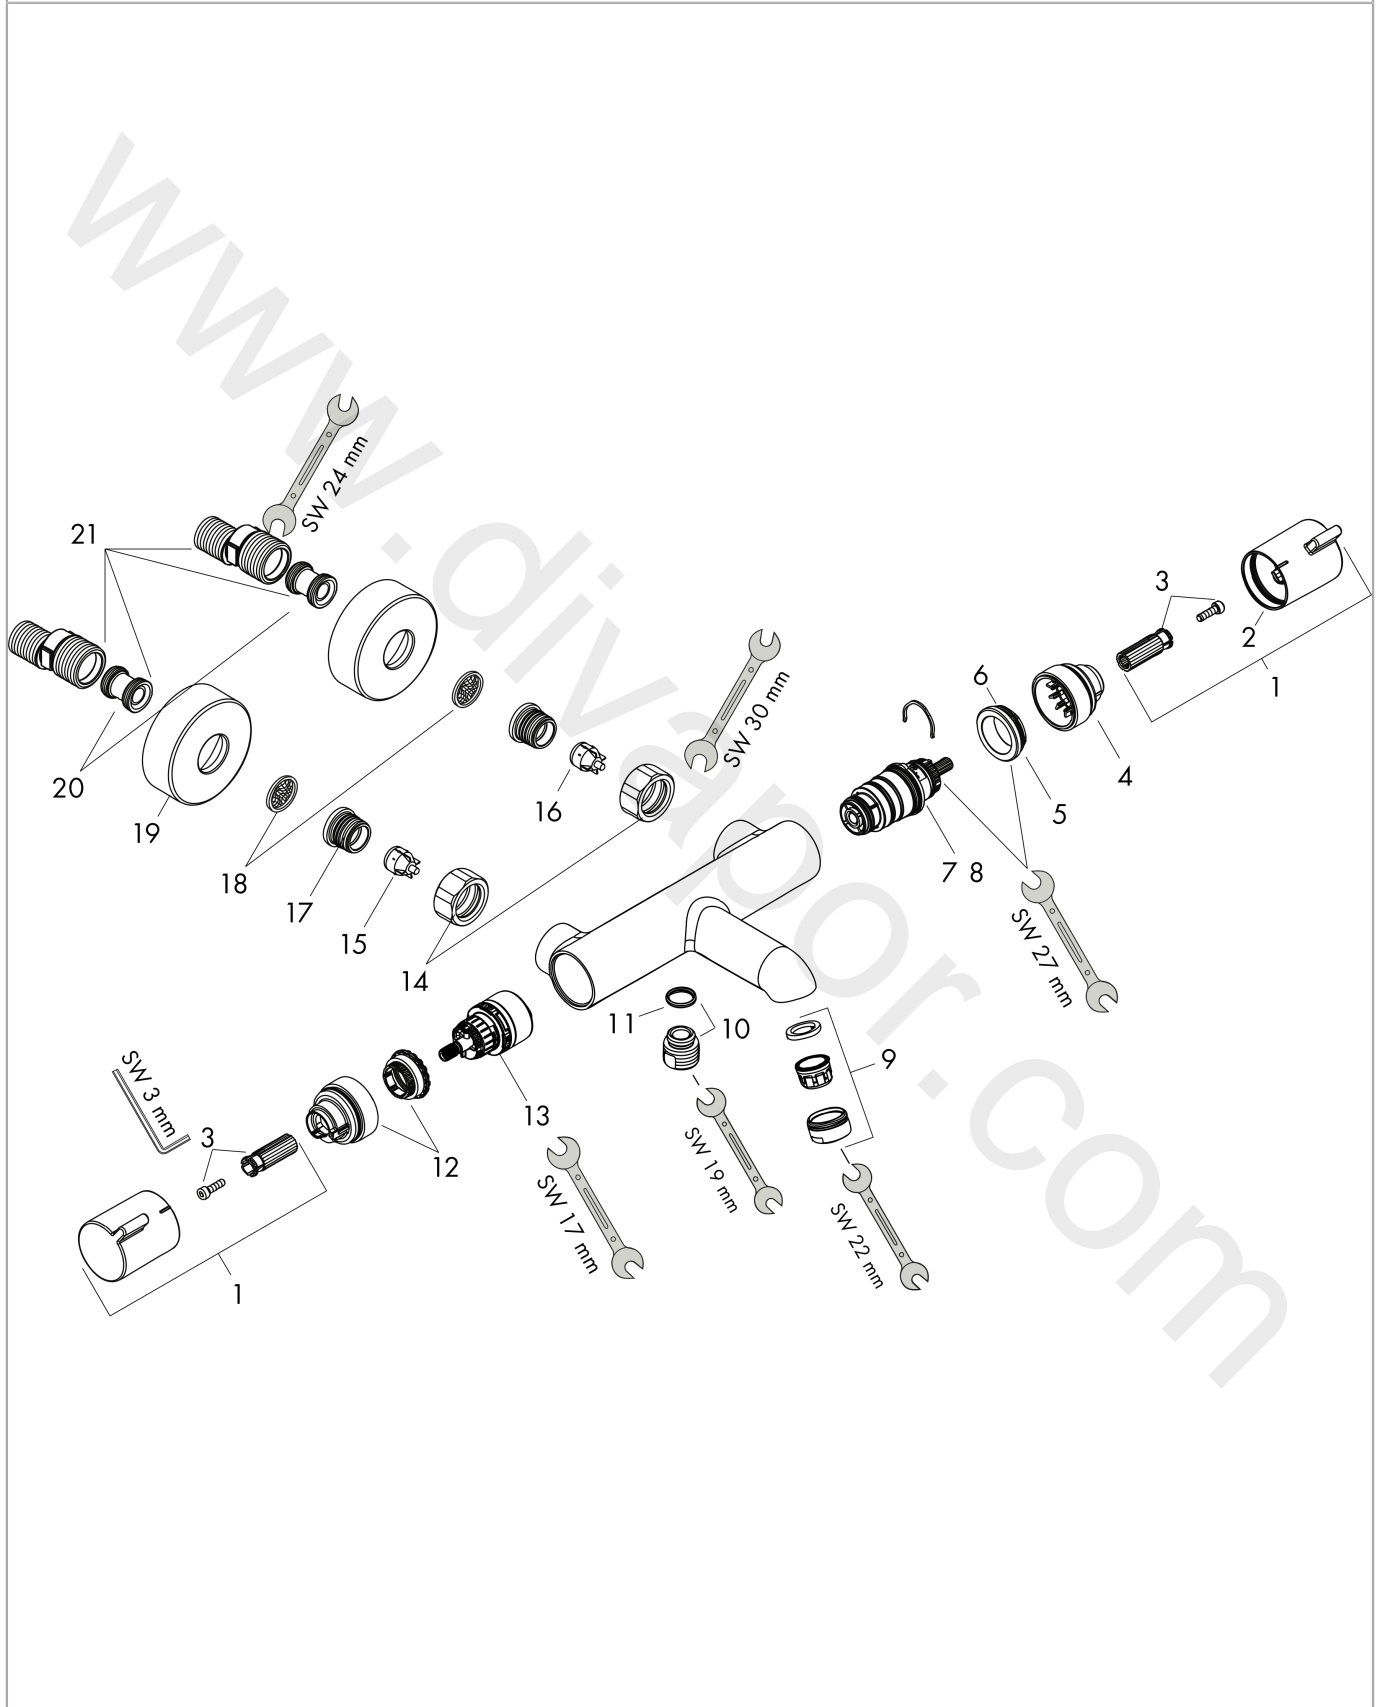

Ecostat
Bath thermostat Comfort for exposed installation
Finish: **Chrome** Article Number: **13114000**

Exploded Drawing

Year of production: >07/12

Ecostat
Bath thermostat Comfort for exposed installation
Finish: **Chrome** Article Number: **13114000**

Spare part list

Year of production: >07/12

Pos.	Description	Article Number	Price	PU
1	handle	95836000	£ 35,00	1
2	pushbutton	92848000	£ 6,10	1
3	handle fixing set	95843000	£ 9,00	1
4	safety set	95839000	£ 20,50	1
5	nut	98913000	£ 20,50	1
6	O-ring 26x1,5	98390000	£ 3,30	1
7	thermostat cartridge	98282000	£ 110,00	1
8	cartridge for exchanged connections	92373000	£ 275,00	1
9	aerator M24x1 (30 l/min)	96512000	£ 16,10	1
10	connecting thread	95392000	£ 20,50	1
11	O-ring 14x2	98129000	£ 3,30	1
12	safety set	95840000	£ 20,50	1
13	shut off unit with selector	98283000	£ 79,00	1
14	set of nuts	96157000	£ 35,00	1
15	non return valve (pressure-resistant up to 2 MPa)	93136000	£ 35,00	1
16	non return valve	96737000	£ 35,00	1
17	O-ring 17x1,5	98137000	£ 3,30	1
18	filter packing	96922000	£ 9,00	1
19	escutcheon Ø 68 mm	96467000	£ 20,50	1
20	noise reduction	96429000	£ 6,10	1
21	set of S-unions (±12 mm)	94140000	£ 51,00	1
a	set of S-unions (±32 mm)	98592000	£ 43,00	1
b	brake disc	92469000	£ 9,00	1