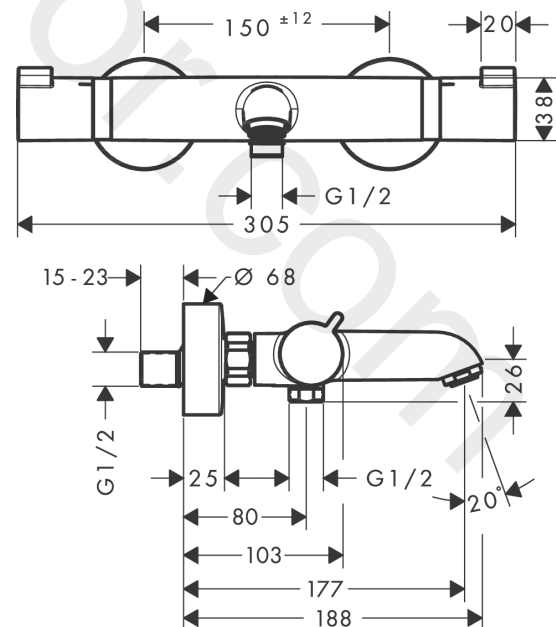

Scale drawing