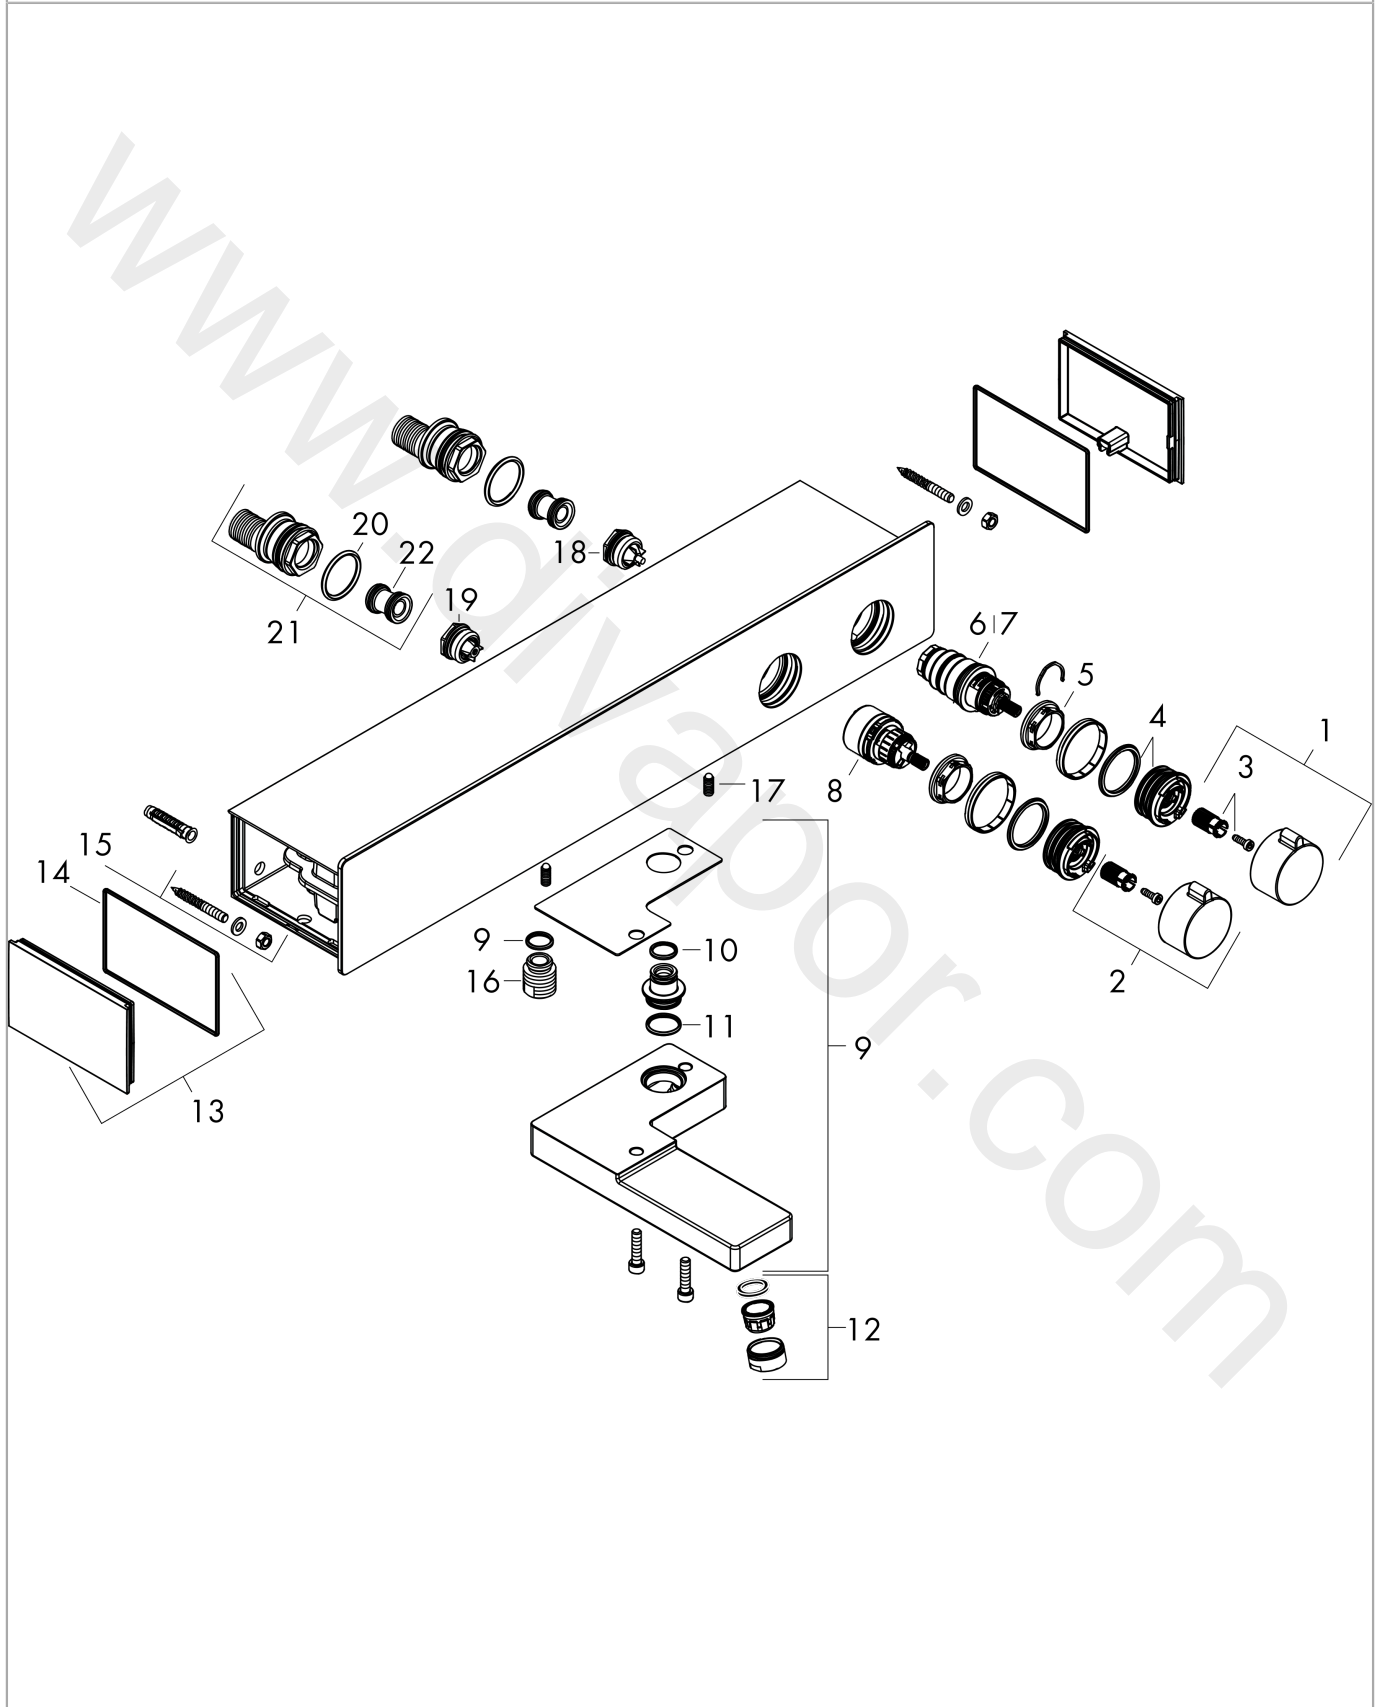

ShowerTablet

Bath thermostat 600 for exposed installation

Surfaces: Article Number: **13109400**

Exploded Drawing

Year of production: **10/17 - 12/20**

ShowerTablet**Bath thermostat 600 for exposed installation**Surfaces: Article Number: **13109400****Spare part list**Year of production: **10/17 - 12/20**

Pos.	Description	Article Number	Price	PU
1	handle	93227000	£ 64,00	1
2	handle for shut off unit	93226000	£ 51,00	1
3	handle fixing set	93228000	£ 9,00	1
4	safety set	93229000	£ 3,30	1
5	nut	98913000	£ 20,50	1
6	thermostat cartridge	98282000	£ 110,00	1
7	cartridge for exchanged connections	92373000	£ 275,00	1
8	shut off unit with selector	98283000	£ 79,00	1
9	spout cpl.	93233000	£ 224,00	1
10	O-ring 14x2	98129000	£ 3,30	1
11	O-ring 19x2	98426000	£ 3,30	1
12	aerator M24x1 (30 l/min)	96512000	£ 16,10	1
13	cover	93225000	£ 25,00	1
14	O-ring 76x2,5	98431000	£ 6,10	1
15	mounting kit	98744000	£ 51,00	1
16	connecting thread	95392000	£ 20,50	1
17	hollow set screw M6x16 including o-ring 29x3	98372000	£ 9,00	1
18	non return valve with filter	93224000	£ 25,00	1
19	non return valve (pressure-resistant up to 2 MPa)	93223000	£ 35,00	1
20	set of S-unions	95772000	£ 96,00	1
21	noise reduction	96429000	£ 6,10	1
22	O-ring 29x3	98371000	£ 6,10	1