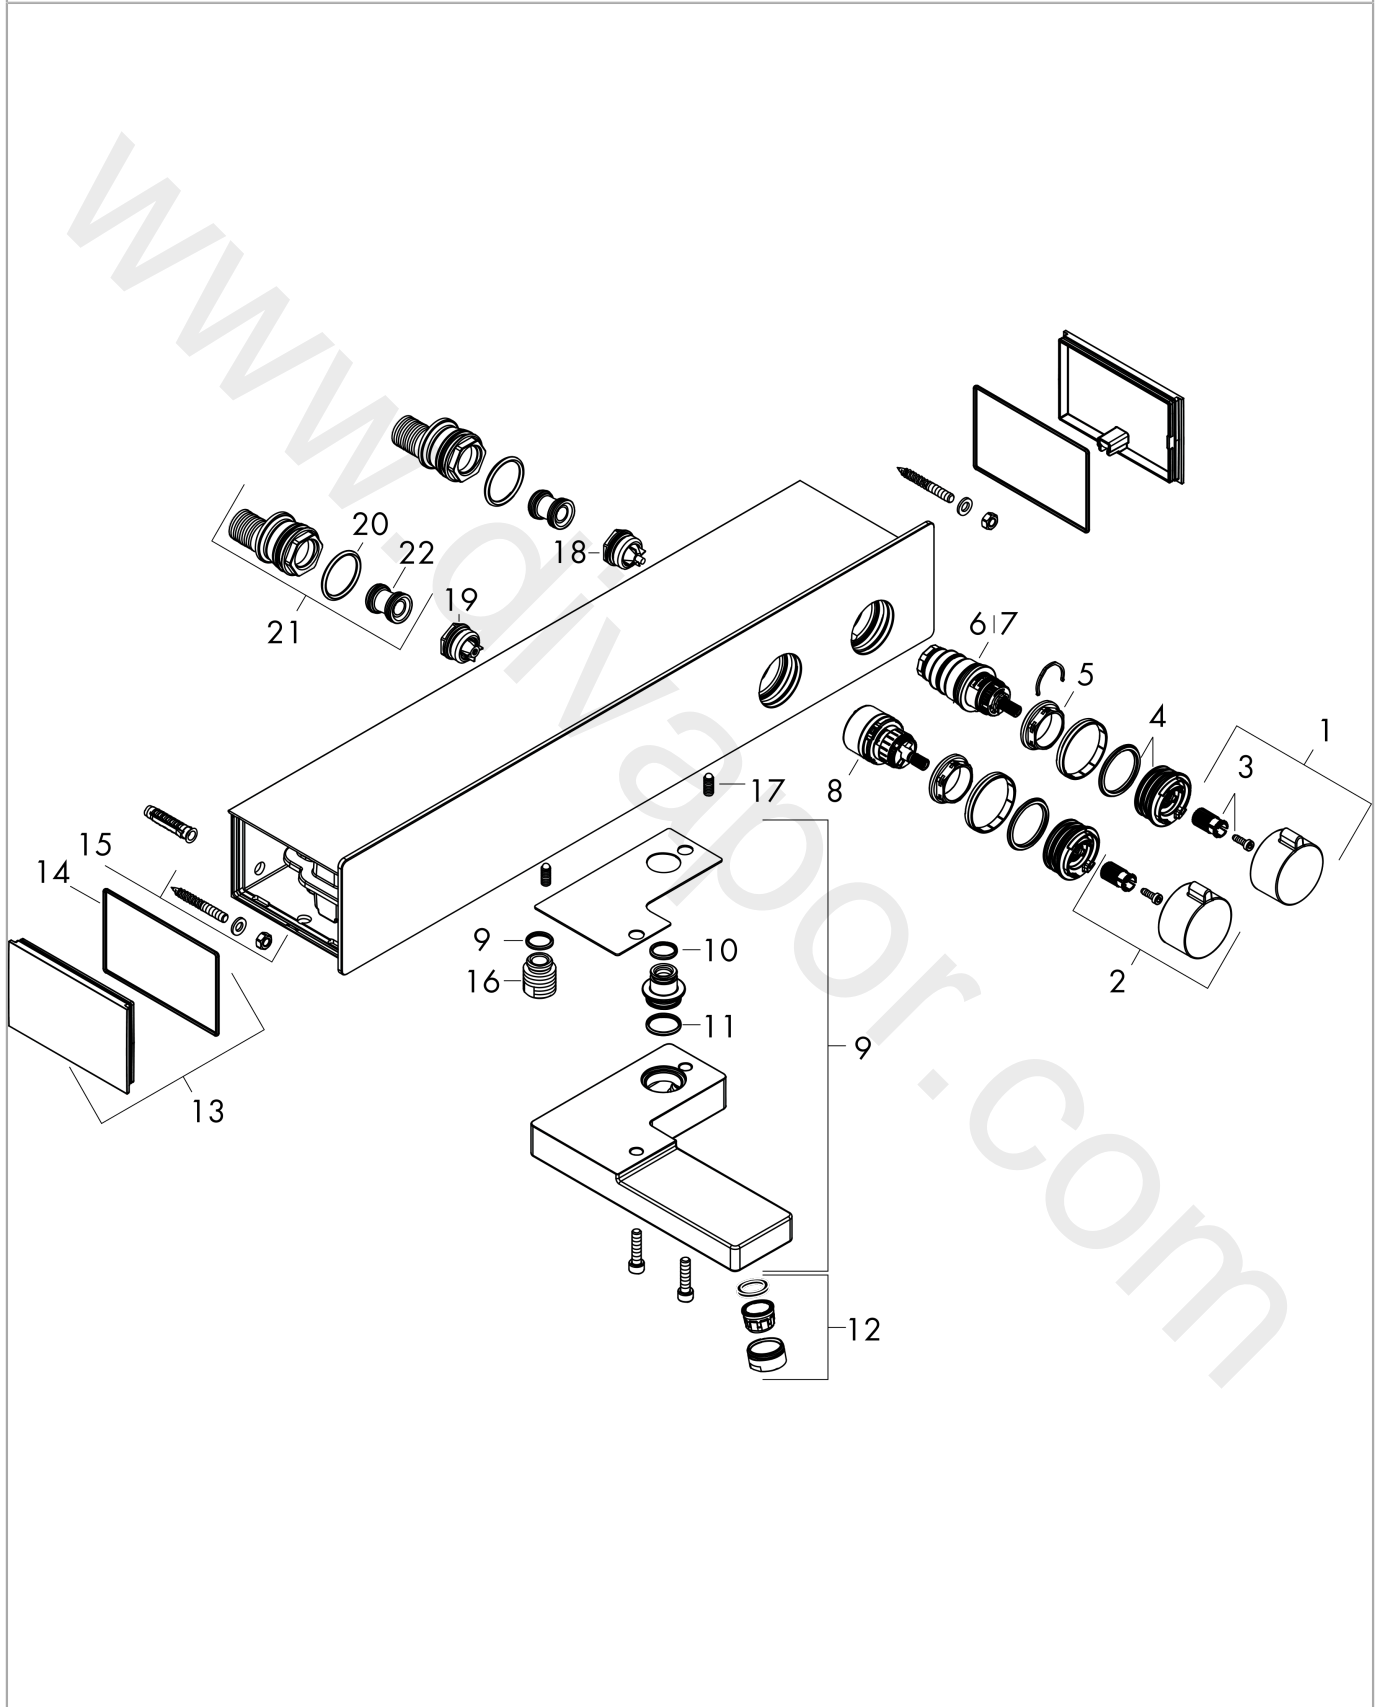

**ShowerTablet**  
**Bath thermostat 600 for exposed installation**  
 Surfaces: Article Number: 13109000

Exploded Drawing

Year of production: 10/17 - 12/20

**ShowerTablet****Bath thermostat 600 for exposed installation**Surfaces: Article Number: **13109000****Spare part list**Year of production: **10/17 - 12/20**

Pos.	Description	Article Number	Price	PU
1	handle	93227000	£ 64,00	1
2	handle for shut off unit	93226000	£ 51,00	1
3	handle fixing set	93228000	£ 9,00	1
4	safety set	93229000	£ 3,30	1
5	nut	98913000	£ 20,50	1
6	thermostat cartridge	98282000	£ 110,00	1
7	cartridge for exchanged connections	92373000	£ 275,00	1
8	shut off unit with selector	98283000	£ 79,00	1
9	spout cpl.	93233000	£ 224,00	1
10	O-ring 14x2	98129000	£ 3,30	1
11	O-ring 19x2	98426000	£ 3,30	1
12	aerator M24x1 (30 l/min)	96512000	£ 16,10	1
13	cover	93225000	£ 25,00	1
14	O-ring 76x2,5	98431000	£ 6,10	1
15	mounting kit	98744000	£ 51,00	1
16	connecting thread	95392000	£ 20,50	1
17	hollow set screw M6x16 including o-ring 29x3	98372000	£ 9,00	1
18	non return valve with filter	93224000	£ 25,00	1
19	non return valve (pressure-resistant up to 2 MPa)	93223000	£ 35,00	1
20	O-ring 29x3	98371000	£ 6,10	1
21	set of S-unions	95772000	£ 96,00	1
22	noise reduction	96429000	£ 6,10	1