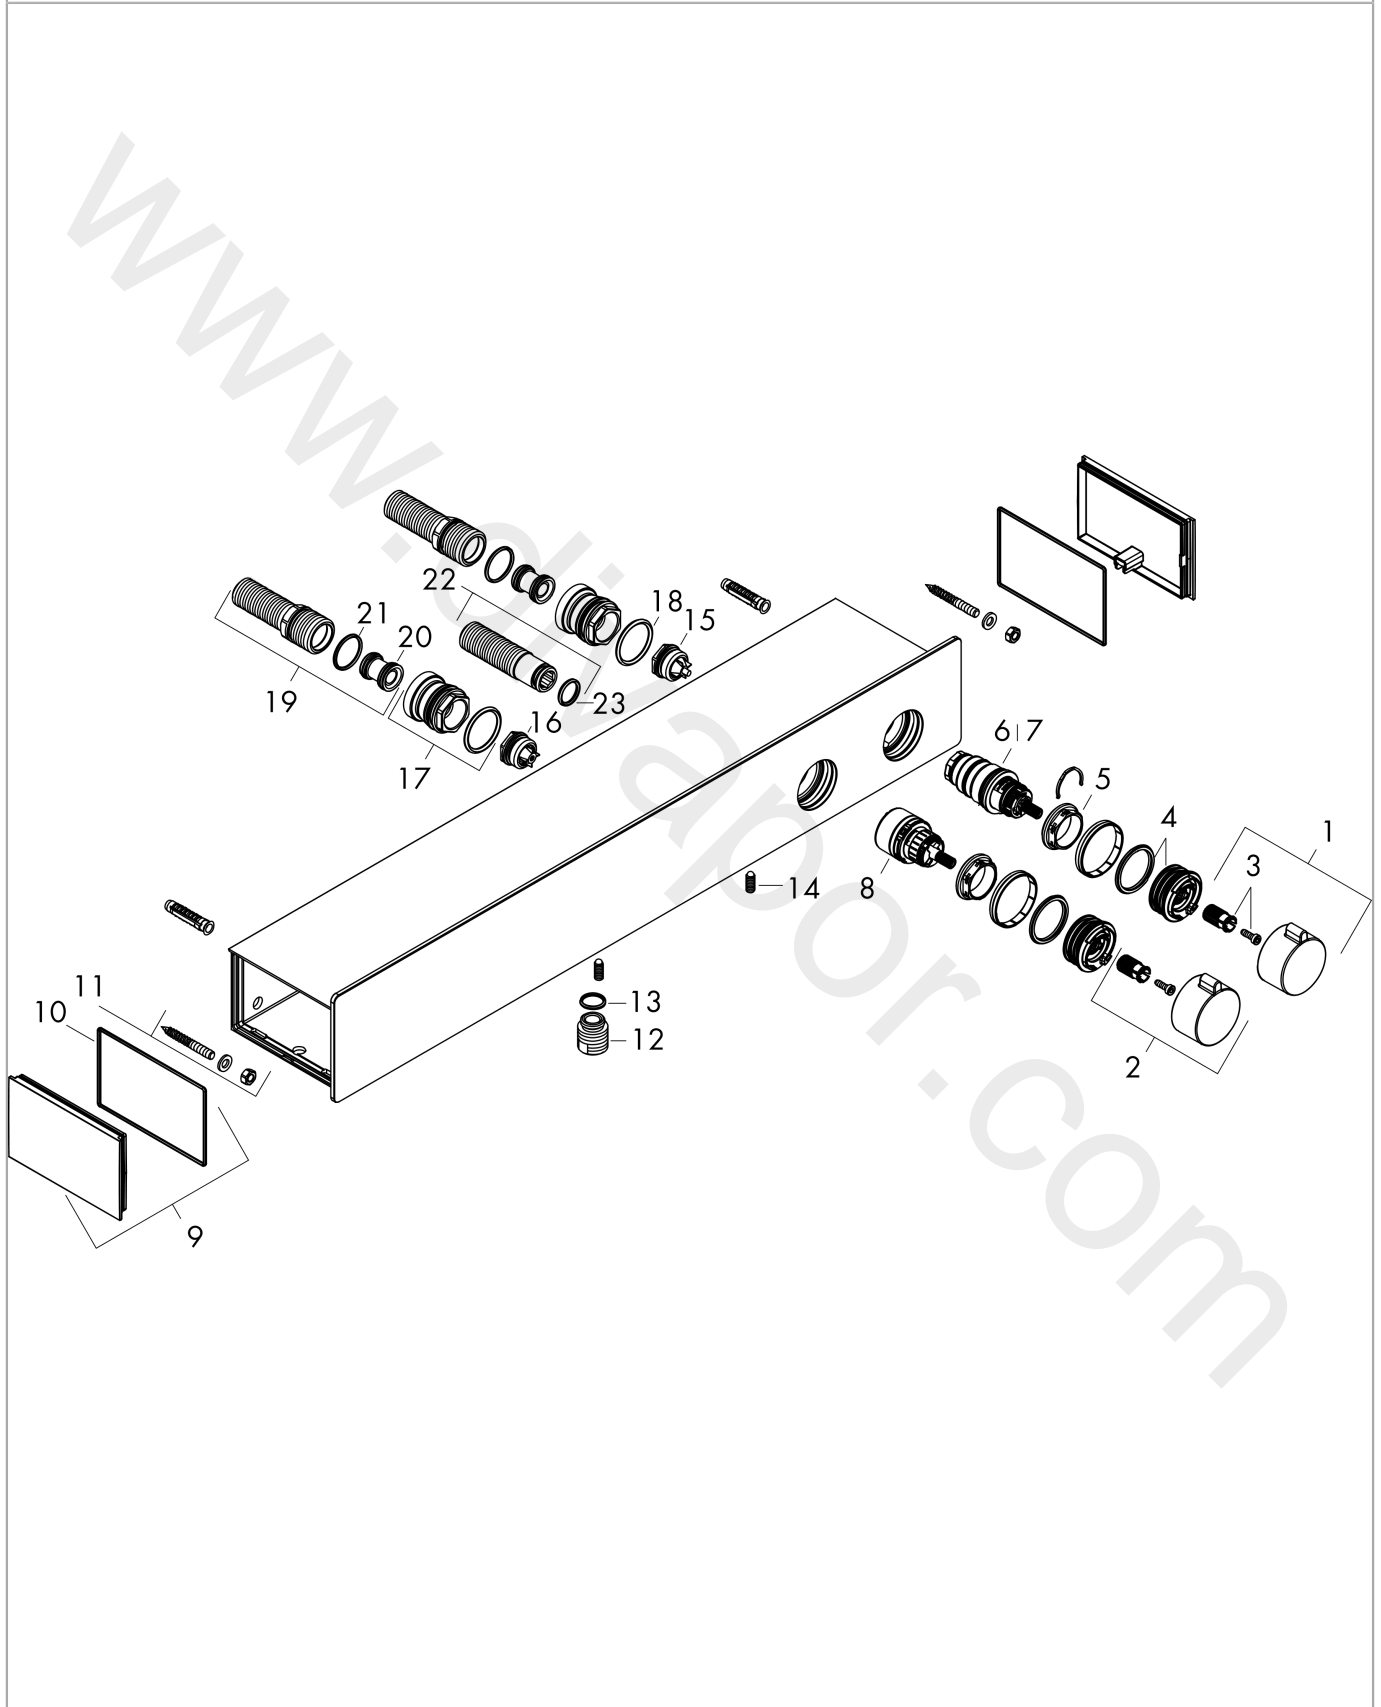

ShowerTablet

Thermostat 600 universal for exposed installation for 2 functions

Surfaces: Article Number: **13108000**

Exploded Drawing

Year of production: **10/17 - 12/20**

ShowerTablet**Thermostat 600 universal for exposed installation for 2 functions**Surfaces: Article Number: **13108000****Spare part list**Year of production: **10/17 - 12/20**

Pos.	Description	Article Number	Price	PU
1	handle for shut off unit	93226000	£ 51,00	1
2	handle	93227000	£ 64,00	1
3	handle fixing set	93228000	£ 9,00	1
4	safety set	93229000	£ 3,30	1
5	nut	98913000	£ 20,50	1
6	thermostat cartridge	98282000	£ 110,00	1
7	cartridge for exchanged connections	92373000	£ 275,00	1
8	shut off unit with selector	98283000	£ 79,00	1
9	cover	93225000	£ 25,00	1
10	O-ring 76x2,5	98431000	£ 6,10	1
11	mounting kit	98744000	£ 51,00	1
12	connecting thread	95392000	£ 20,50	1
13	O-ring 14x2	98129000	£ 3,30	1
14	hollow set screw M6x16 including o-ring 29x3	98372000	£ 9,00	1
15	non return valve with filter	93224000	£ 25,00	1
16	non return valve (pressure-resistant up to 2 MPa)	93223000	£ 35,00	1
17	adapter for ball S - union	02026000	£ 51,00	1
18	O-ring 29x3	98371000	£ 6,10	1
19	set of connecting threads	93231000	£ 64,00	1
20	noise reduction	96429000	£ 6,10	1
21	O-ring 23x2	98398000	£ 3,30	1
22	connecting thread	93232000	£ 43,00	1
23	O-ring 15x2,5	98131000	£ 3,30	1
a	base body	13129180	£ 142,00	1
b	compensation set	93333000	£ 275,00	1