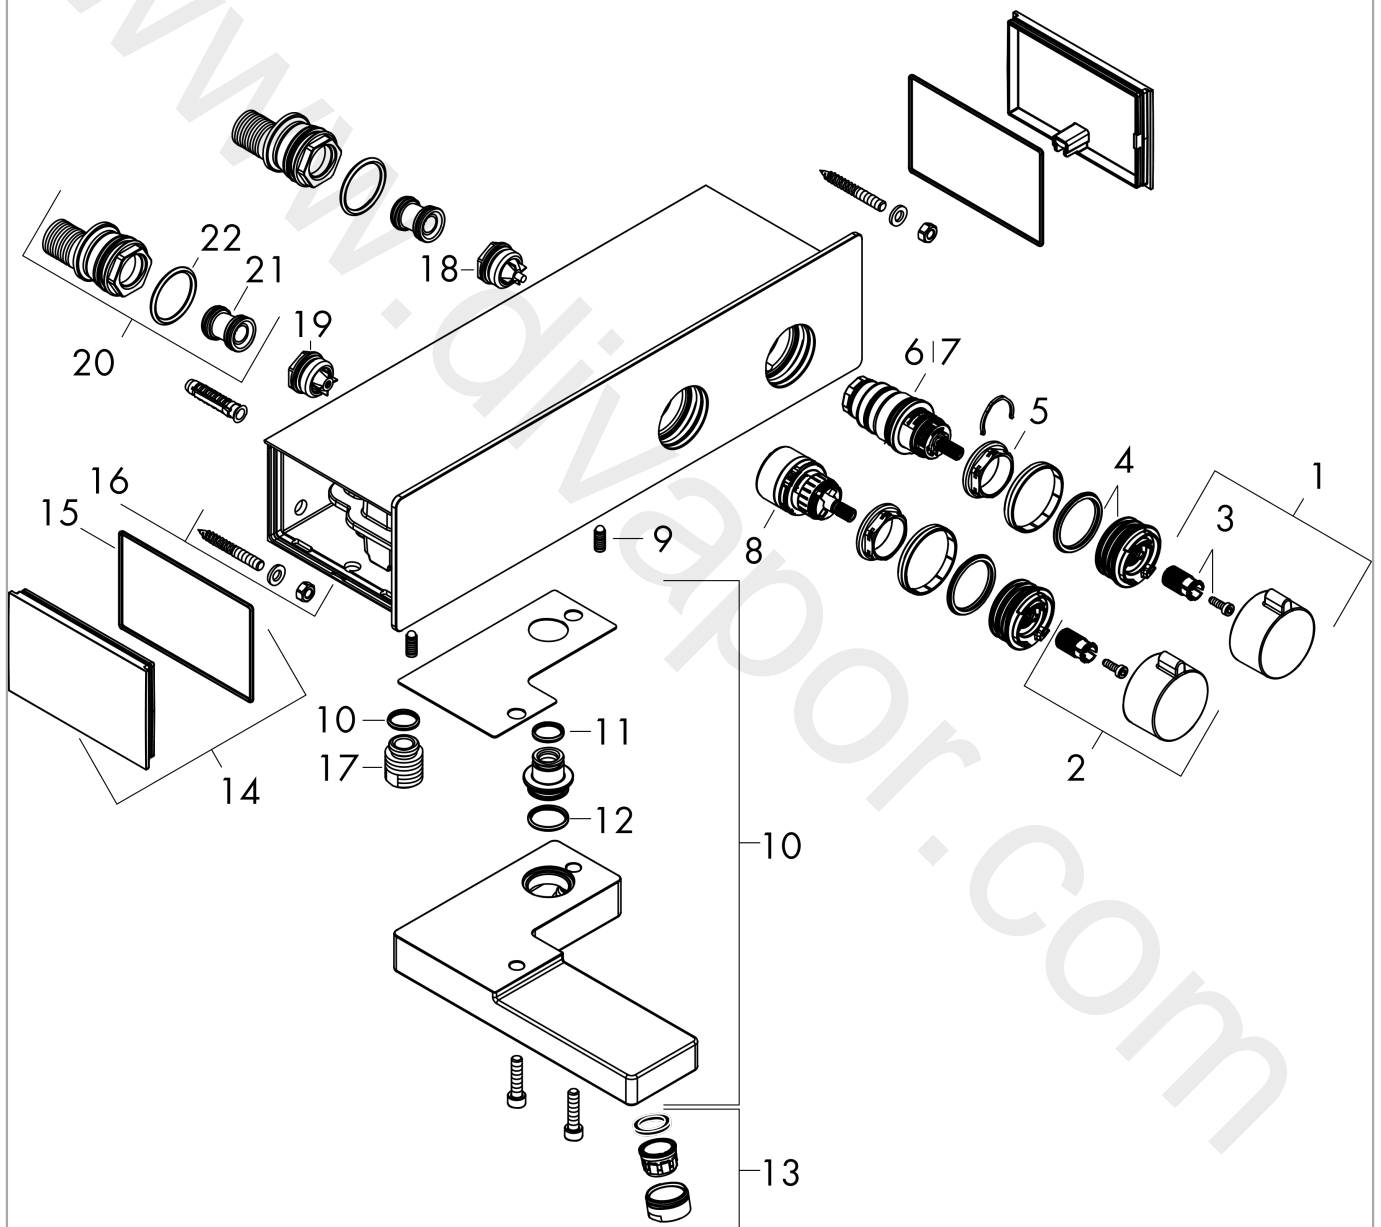

ShowerTablet
Bath thermostat 350 for exposed installation
 Surfaces: Article Number: 13107400

Exploded Drawing

Year of production: 10/17 - 12/20

ShowerTablet
Bath thermostat 350 for exposed installation
 Surfaces: Article Number: **13107400**

Spare part list

Year of production: **10/17 - 12/20**

Pos.	Description	Article Number	Price	PU
1	handle	93227000	£ 64,00	1
2	handle for shut off unit	93226000	£ 51,00	1
3	handle fixing set	93228000	£ 9,00	1
4	safety set	93229000	£ 3,30	1
5	nut	98913000	£ 20,50	1
6	thermostat cartridge	98282000	£ 110,00	1
7	cartridge for exchanged connections	92373000	£ 275,00	1
8	shut off unit with selector	98283000	£ 79,00	1
9	hollow set screw M6x16 including o-ring 29x3	98372000	£ 9,00	1
10	spout cpl.	93233000	£ 224,00	1
11	O-ring 14x2	98129000	£ 3,30	1
12	O-ring 19x2	98426000	£ 3,30	1
13	aerator M24x1 (30 l/min)	96512000	£ 16,10	1
14	cover	93225000	£ 25,00	1
15	O-ring 76x2,5	98431000	£ 6,10	1
16	mounting kit	98744000	£ 51,00	1
17	connecting thread	95392000	£ 20,50	1
18	non return valve with filter	93224000	£ 25,00	1
19	non return valve (pressure-resistant up to 2 MPa)	93223000	£ 35,00	1
20	set of S-unions	95772000	£ 96,00	1
21	noise reduction	96429000	£ 6,10	1
22	O-ring 29x3	98371000	£ 6,10	1