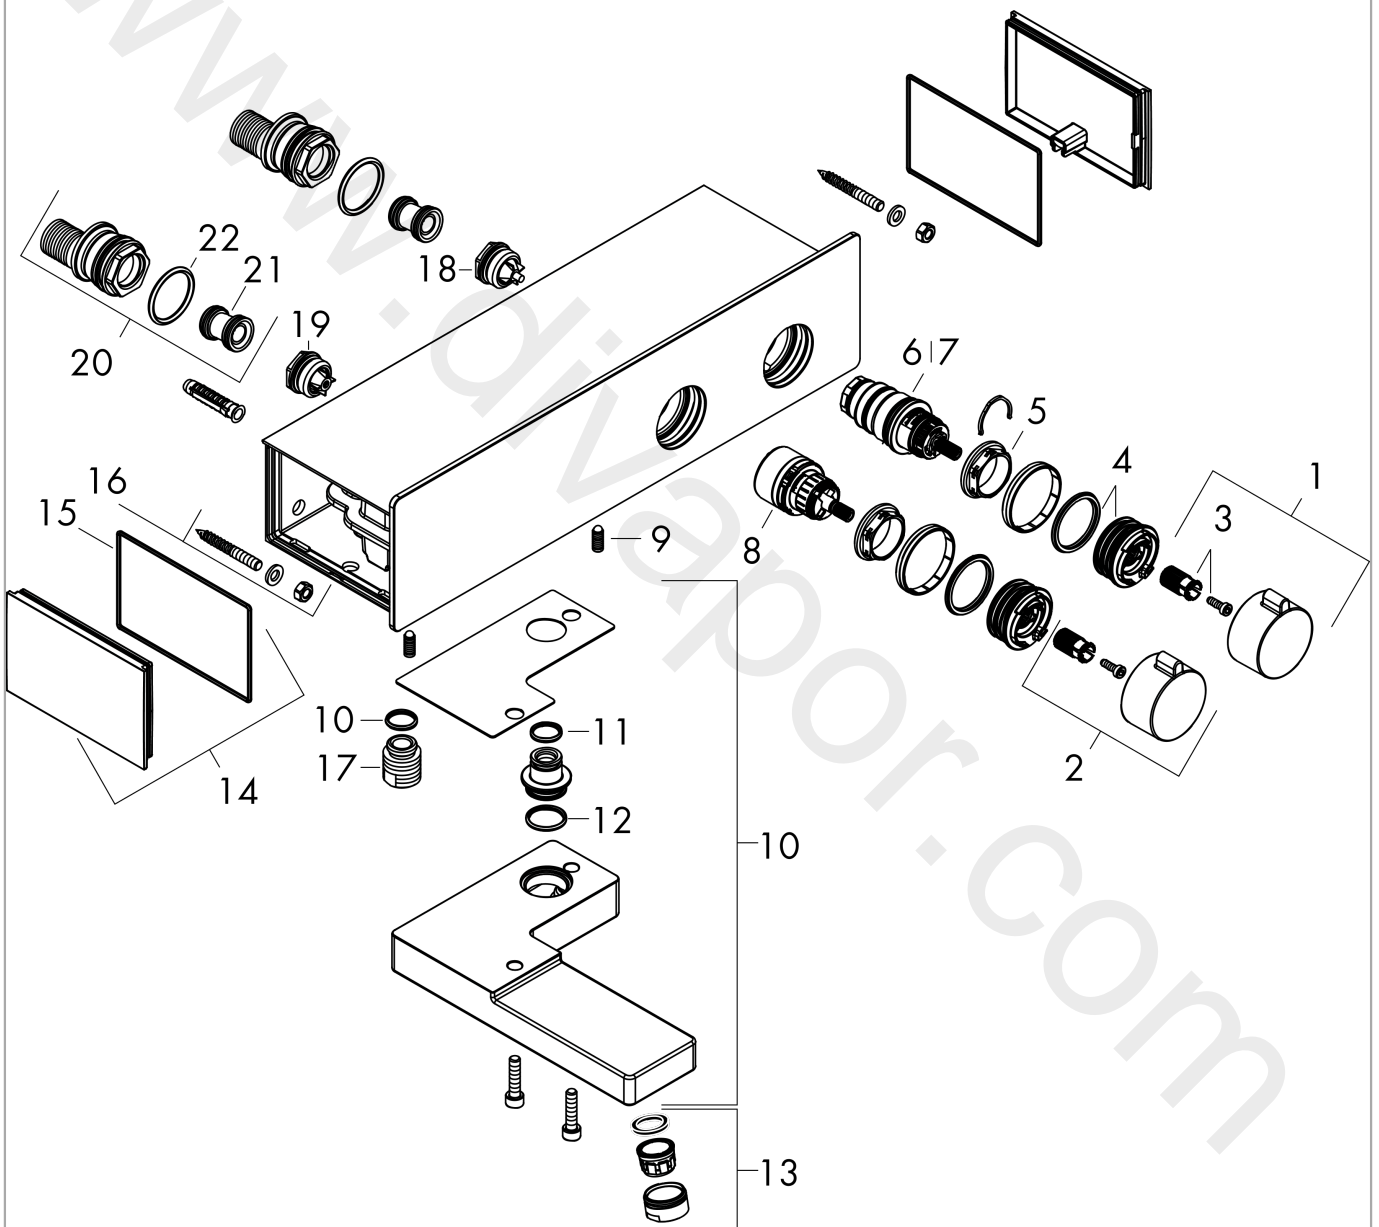

**ShowerTablet**

**Bath thermostat 350 for exposed installation**

Surfaces: Article Number: 13107000

**Exploded Drawing**

Year of production: 10/17 - 12/20

**ShowerTablet**  
**Bath thermostat 350 for exposed installation**  
 Surfaces: Article Number: **13107000**

## Spare part list

Year of production: **10/17 - 12/20**

Pos.	Description	Article Number	Price	PU
1	handle	93227000	£ 64,00	1
2	handle for shut off unit	93226000	£ 51,00	1
3	handle fixing set	93228000	£ 9,00	1
4	safety set	93229000	£ 3,30	1
5	nut	98913000	£ 20,50	1
6	thermostat cartridge	98282000	£ 110,00	1
7	cartridge for exchanged connections	92373000	£ 275,00	1
8	shut off unit with selector	98283000	£ 79,00	1
9	hollow set screw M6x16 including o-ring 29x3	98372000	£ 9,00	1
10	spout cpl.	93233000	£ 224,00	1
11	O-ring 14x2	98129000	£ 3,30	1
12	O-ring 19x2	98426000	£ 3,30	1
13	aerator M24x1 (30 l/min)	96512000	£ 16,10	1
14	cover	93225000	£ 25,00	1
15	O-ring 76x2,5	98431000	£ 6,10	1
16	mounting kit	98744000	£ 51,00	1
17	connecting thread	95392000	£ 20,50	1
18	non return valve with filter	93224000	£ 25,00	1
19	non return valve (pressure-resistant up to 2 MPa)	93223000	£ 35,00	1
20	set of S-unions	95772000	£ 96,00	1
21	noise reduction	96429000	£ 6,10	1
22	O-ring 29x3	98371000	£ 6,10	1