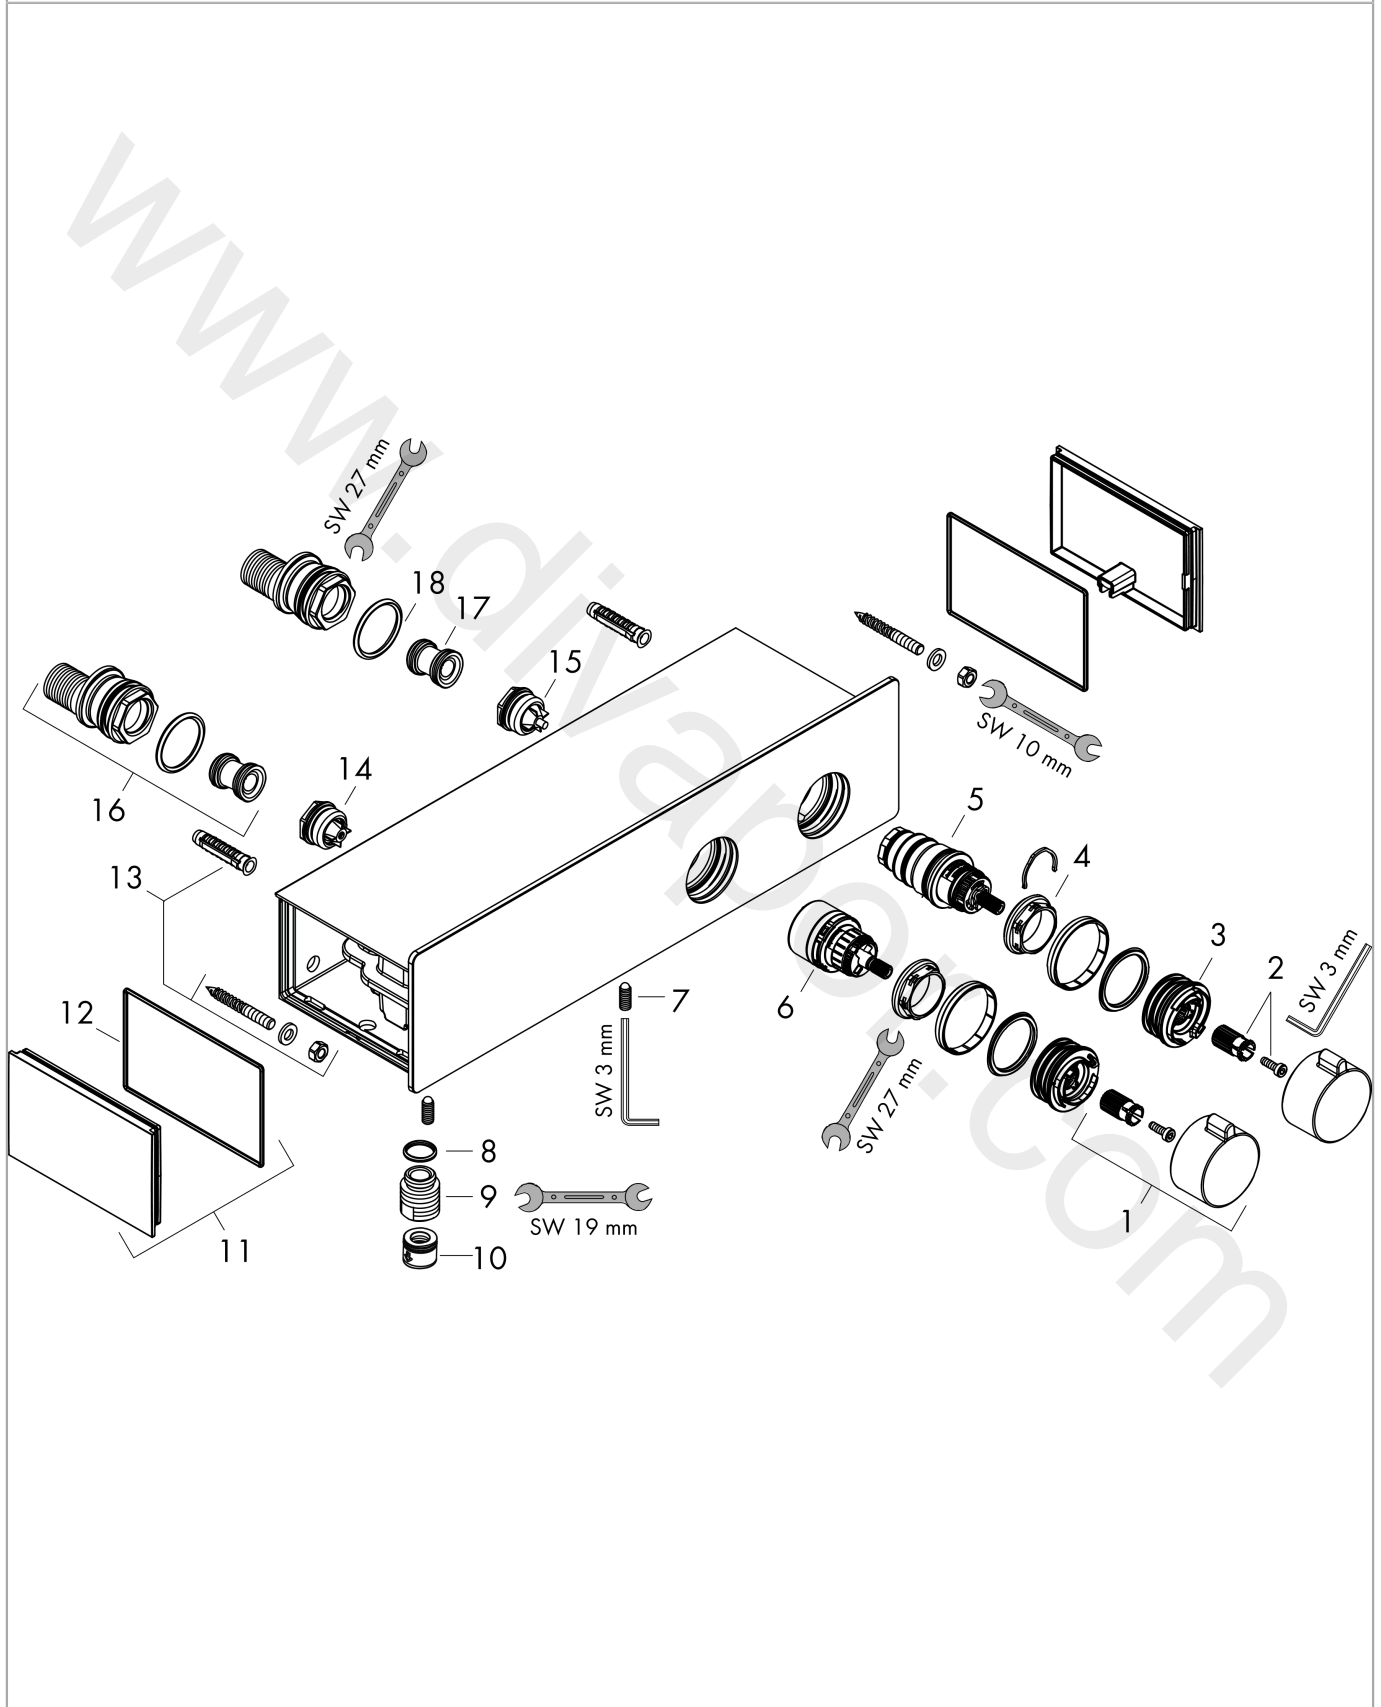

##### product features

- EcoStop button limits the water consumption to 10 l/min
- 1 function
- volume control for 1 function
- CoolContact thermostat: Prevents the housing from heating up, making showering even safer
- thermostat cartridge, shut-off/ diverter valve
- maximum flow rate at 3 bar: 5,7 l/min
- surface of the cover at color variant -000 = mirror glass, at color variant -400 = white glass
- Safety stop at 40 °C
- temperature limitation adjustable
- with isolated water conduction
- non-return valve
- with silencer
- surface shelf: aluminium anodized
- material handles: metal
- material cover: safety glass
- centre distance: 150 ± 12 mm
- connection dimension: DN15
- connection type: G ½
- dirt filter included

#### Product image

#### Scale drawing

**ShowerTablet**  
**Shower thermostat 350 for exposed installation 2 ticks**  
 Finish: **Chrome** Article Number: **13104009**

**Flowchart**

**ShowerTablet**  
**Shower thermostat 350 for exposed installation 2 ticks**  
 Finish: **Chrome** Article Number: **13104009**

**Exploded Drawing**

Year of production: >04/20

**ShowerTablet****Shower thermostat 350 for exposed installation 2 ticks**Finish: **Chrome** Article Number: **13104009****Spare part list**

Year of production: &gt;04/20