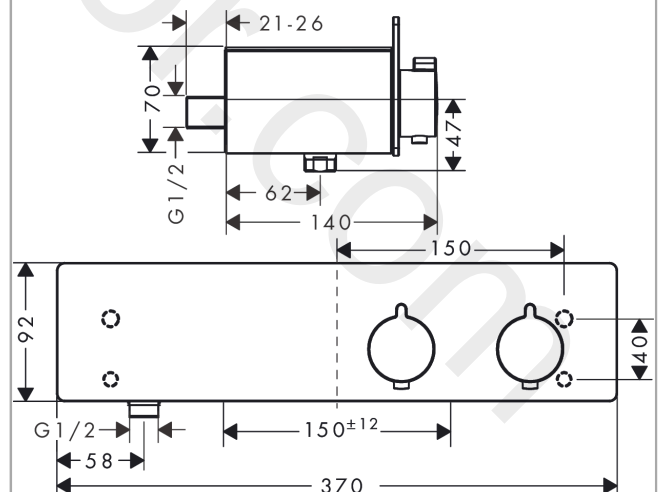

Scale drawing