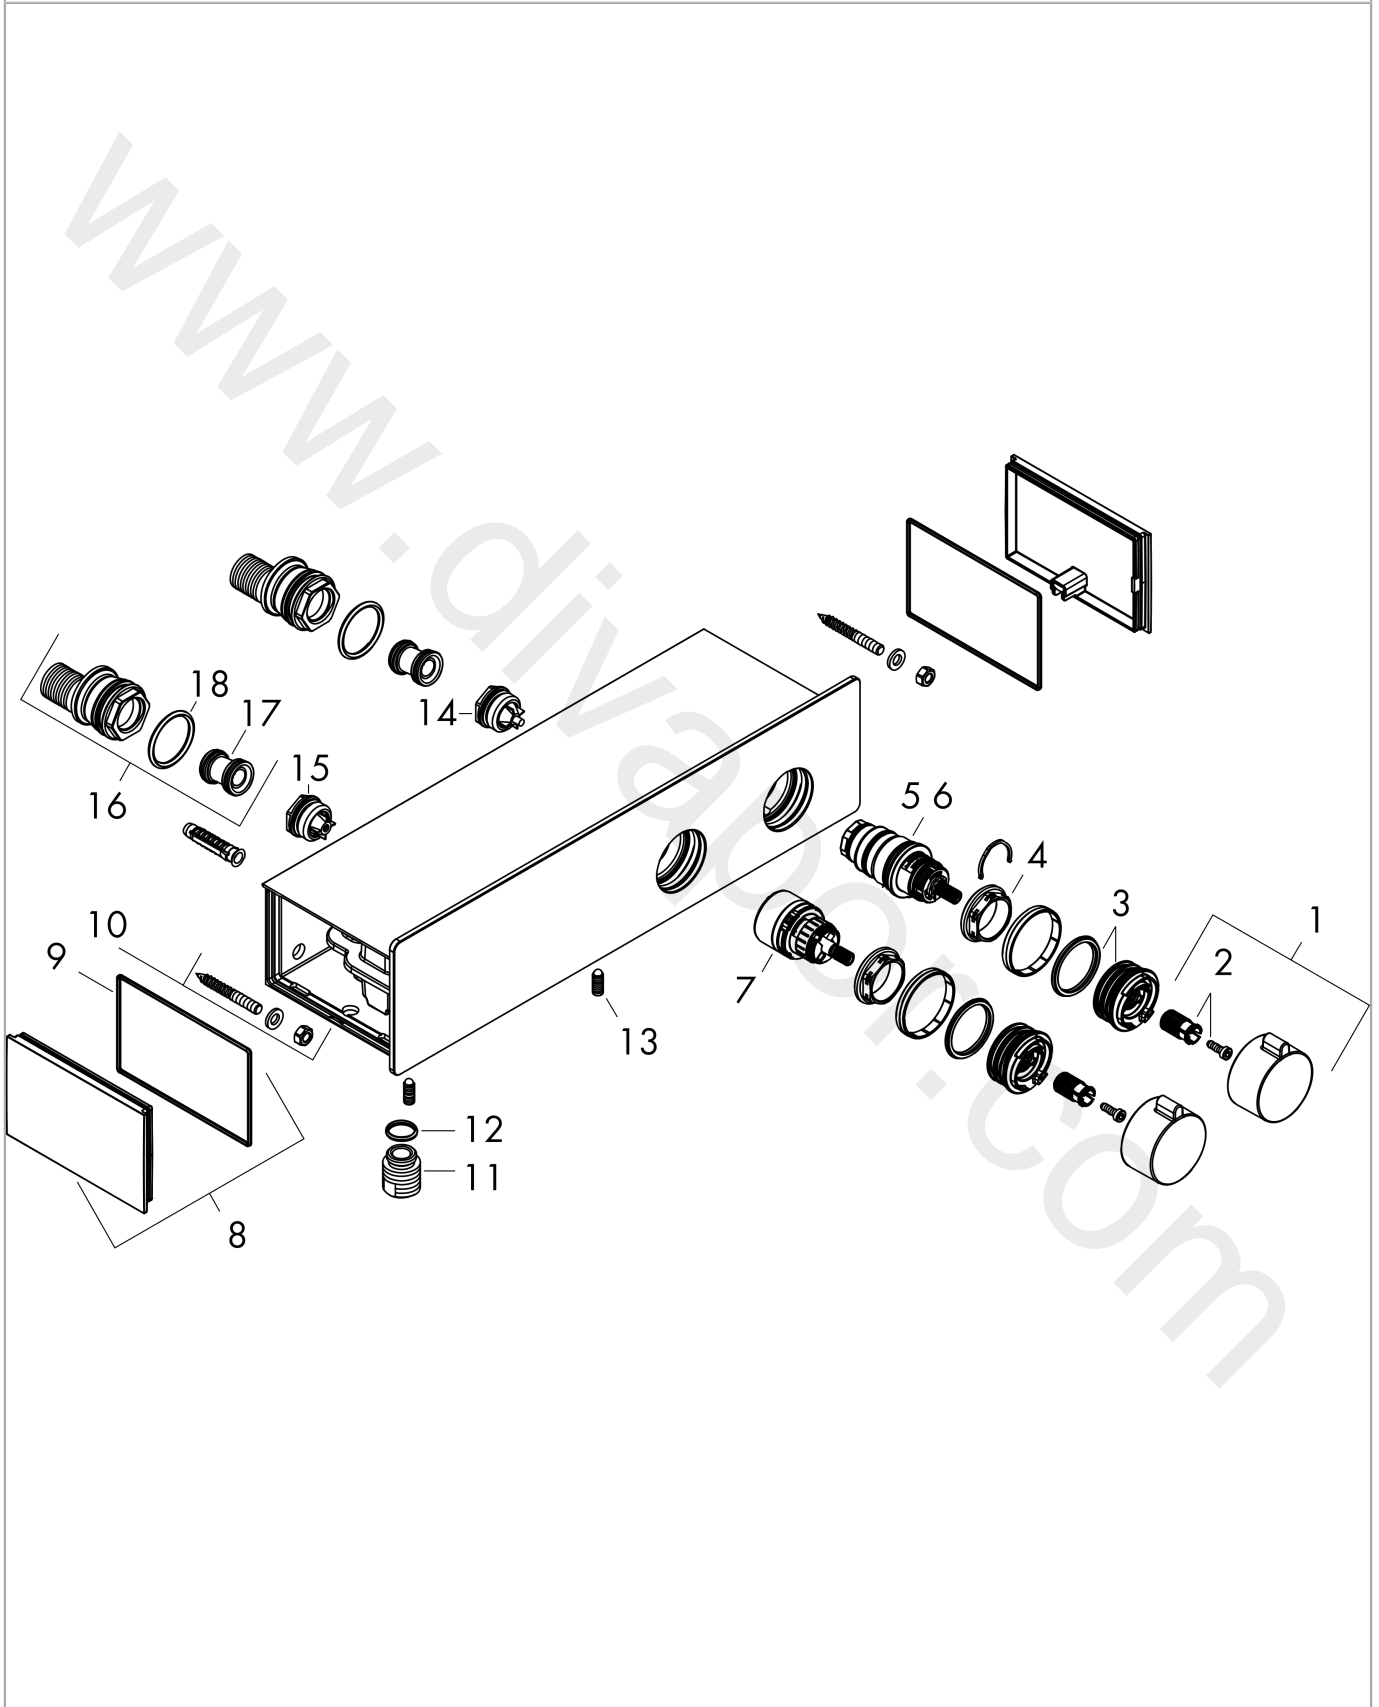

ShowerTablet
Shower thermostat 350 for exposed installation
 Surfaces: Article Number: 13102400

Exploded Drawing

Year of production: 10/17 - 12/20

ShowerTablet
Shower thermostat 350 for exposed installation
 Surfaces: Article Number: **13102400**

Spare part list

Year of production: **10/17 - 12/20**

Pos.	Description	Article Number	Price	PU
1	handle	93227000	£ 64,00	1
2	handle fixing set	93228000	£ 9,00	1
3	safety set	93229000	£ 3,30	1
4	nut	98913000	£ 20,50	1
5	thermostat cartridge	98282000	£ 110,00	1
6	cartridge for exchanged connections	92373000	£ 275,00	1
7	shut off unit	95800000	£ 64,00	1
8	cover	93225000	£ 25,00	1
9	O-ring 76x2,5	98431000	£ 6,10	1
10	mounting kit	98744000	£ 51,00	1
11	connecting thread	95392000	£ 20,50	1
12	O-ring 14x2	98129000	£ 3,30	1
13	hollow set screw M6x16 including o-ring 29x3	98372000	£ 9,00	1
14	non return valve with filter	93224000	£ 25,00	1
15	non return valve (pressure-resistant up to 2 MPa)	93223000	£ 35,00	1
16	set of S-unions	95772000	£ 96,00	1
17	noise reduction	96429000	£ 6,10	1
18	O-ring 29x3	98371000	£ 6,10	1