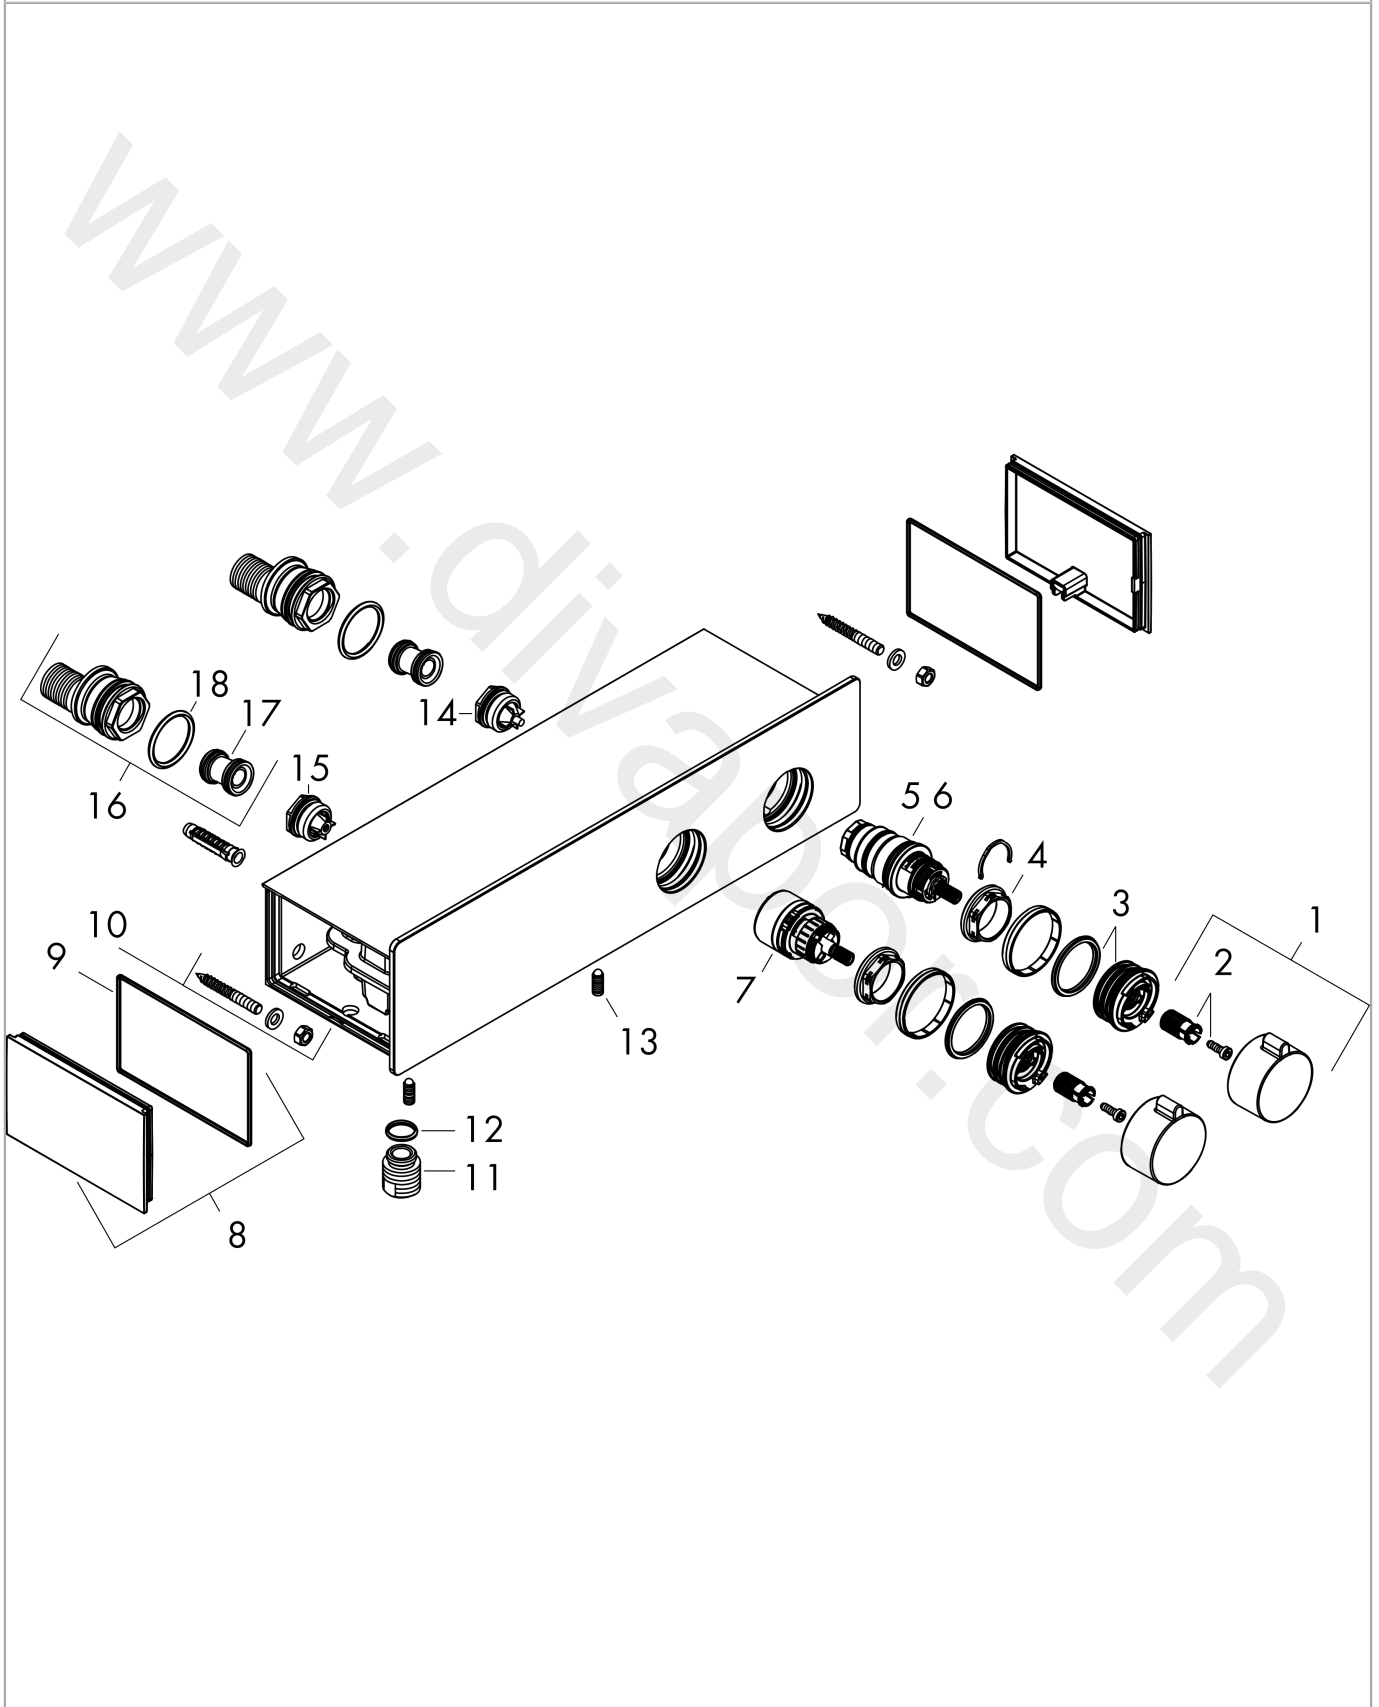

**ShowerTablet**  
**Shower thermostat 350 for exposed installation**  
 Surfaces: Article Number: 13102000

Exploded Drawing

Year of production: 10/17 - 12/20

**ShowerTablet**  
**Shower thermostat 350 for exposed installation**  
 Surfaces: Article Number: **13102000**

## Spare part list

Year of production: **10/17 - 12/20**

| Pos. | Description                                       | Article Number | Price    | PU |
|------|---|----------------|----------|----|
| 1    | handle  | 93227000       | £ 64,00  | 1  |
| 2    | handle fixing set                                 | 93228000       | £ 9,00   | 1  |
| 3    | safety set  | 93229000       | £ 3,30   | 1  |
| 4    | nut   | 98913000       | £ 20,50  | 1  |
| 5    | thermostat cartridge                              | 98282000       | £ 110,00 | 1  |
| 6    | cartridge for exchanged connections               | 92373000       | £ 275,00 | 1  |
| 7    | shut off unit                                     | 95800000       | £ 64,00  | 1  |
| 8    | cover   | 93225000       | £ 25,00  | 1  |
| 9    | O-ring 76x2,5                                     | 98431000       | £ 6,10   | 1  |
| 10   | mounting kit                                      | 98744000       | £ 51,00  | 1  |
| 11   | connecting thread                                 | 95392000       | £ 20,50  | 1  |
| 12   | O-ring 14x2                                       | 98129000       | £ 3,30   | 1  |
| 13   | hollow set screw M6x16 including o-ring 29x3      | 98372000       | £ 9,00   | 1  |
| 14   | non return valve with filter                      | 93224000       | £ 25,00  | 1  |
| 15   | non return valve (pressure-resistant up to 2 MPa) | 93223000       | £ 35,00  | 1  |
| 16   | set of S-unions                                   | 95772000       | £ 96,00  | 1  |
| 17   | noise reduction                                   | 96429000       | £ 6,10   | 1  |
| 18   | O-ring 29x3                                       | 98371000       | £ 6,10   | 1  |