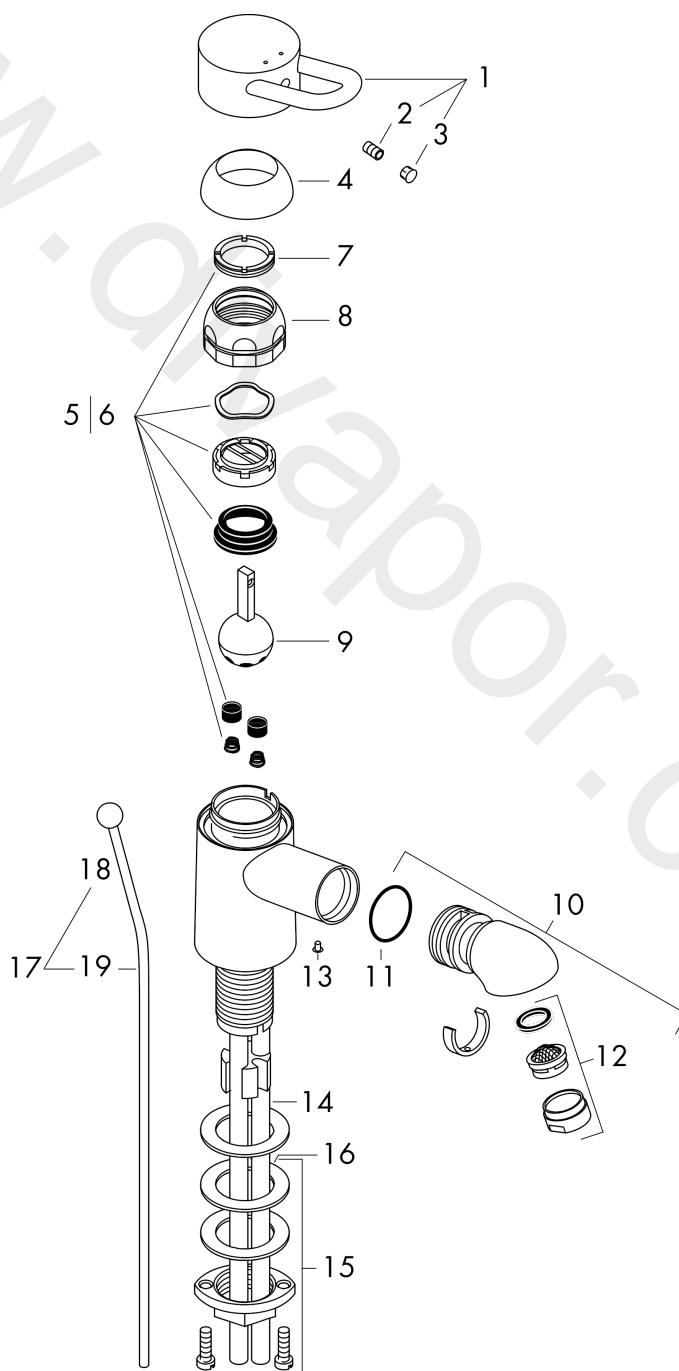

**AXOR Uno Color**  
**Single lever basin mixer**  
Surfaces: Article Number: **13050330**

## Exploded Drawing

Year of production: **05/95 - 09/95**

**AXOR Uno Color**  
**Single lever basin mixer**  
 Surfaces: Article Number: **13050330**

## Spare part list

Year of production: **05/95 - 09/95**

Pos.		Article Number	Price	PU
1	handle	13290330	-	1
2	screw cover	94063330	-	1
3	hollow set screw M6x10 DIN 916	96029000	£ 3,30	1
4	flange	13987330	-	1
5	service set with service tool	13952000	£ 43,00	1
6	service set without service tool	98804000	£ 35,00	1
7	adjust ring	97547000	£ 9,00	1
8	nut	13918000	£ 20,50	1
9	mixer ball	13964000	£ 51,00	1
10	spout cpl.	13058330	£ 79,00	1
11	A-ring 23,3x30x3,5	97675000	£ 6,10	1
12	aerator M24x1 (7 l/min)	13085000	£ 13,30	1
13	screw	97750000	£ 9,00	1
14	coating hose	94068330	-	1
15	fixing set (Ø 32)	13961000	£ 25,00	1
16	lever collar	97548000	£ 3,30	1
17	pop up rod	92620330	£ 51,00	1
18	diverter knob	94066330	-	1
19	pull rod	94067000	£ 20,50	1
a	fixation extension 35 mm	13898000	£ 79,00	1
b	connection hose 700 mm G3/8 x G3/8	95896000	£ 64,00	1