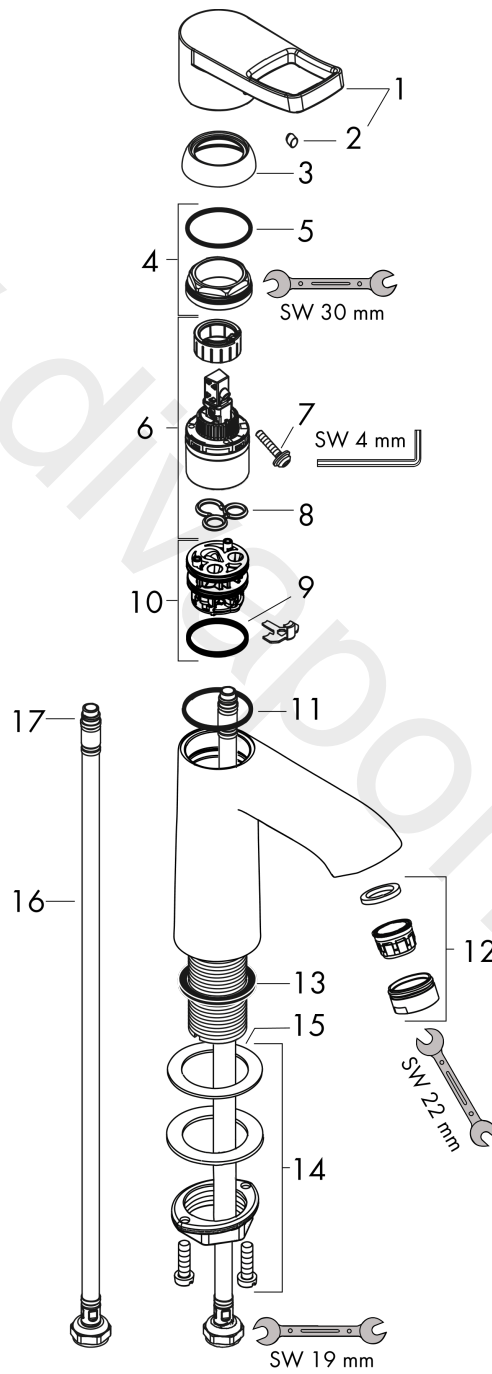

**Picta 2016**  
**single lever basin mixer 110 with pop-up waste set**  
 Surfaces: Article Number: **13025000**

**Exploded Drawing**

Year of production: **07/18 - 01/19**

**Picta 2016**

**single lever basin mixer 110 with pop-up waste set**

Surfaces: Article Number: **13025000**

**Spare part list**

Year of production: **07/18 - 01/19**

Pos.	Description	Article Number	Price	PU
1	handle	92883000	-	1
2	screw cover	96338000	£ 3,30	1
3	flange	97406000	£ 20,50	1
4	nut	97209000	£ 16,10	1
5	O-Ring 32x2	98193000	£ 3,30	1
6	cartridge, assy	92730000	£ 35,00	1
7	locking screw for handle	95140000	£ 6,10	1
8	seal	95008000	£ 9,00	1
9	adapter for cartridge	98750000	£ 13,30	1
10	O-Ring 30x2	98186000	£ 3,30	1
11	O-ring 35x2	92604000	£ 6,10	1
12	aerator M24x1 (5 l/min)	13185000	£ 22,30	1
13	flat seal	98749000	£ 6,10	1
14	fixing set (Ø 32)	13961000	£ 25,00	1
15	lever collar	97548000	£ 3,30	1
16	connection hose 450 mm M8x0,75 G3/8	97206000	£ 35,00	1
17	O-ring 6,6x1,6	93019000	£ 3,30	1
a	fixation extension 35 mm	13898000	£ 79,00	1