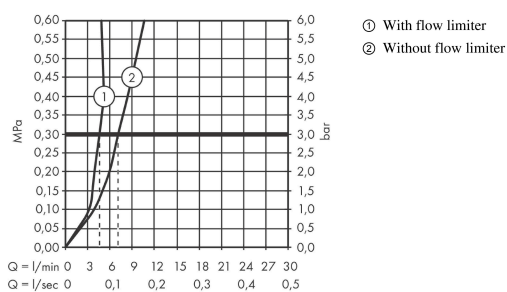

Picta 2016
single lever basin mixer 110 with pop-up waste set
Finish: **Chrome** Article Number: **13025000**

Description

product features

- ComfortZone 110
- projection: 116 mm
- spout height: 100 mm
- handle variant: flat handle
- spray type: normal spray
- maximum flow rate at 3 bar: 5 l/min
- ceramic cartridge
- temperature limitation adjustable
- suitable for continuous flow water heaters
- connection type: G 3/8 connections
- connection dimension: DN15

Technology

Product image

Scale drawing

Flowchart