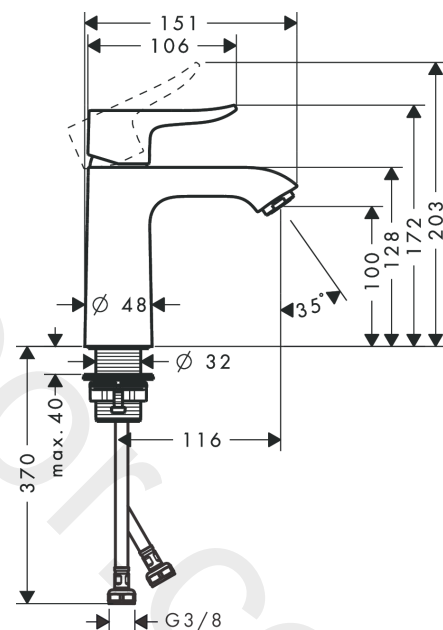

**Picta 2016**  
**single lever basin mixer 110 with pop-up waste set**  
 Finish: **Chrome** Article Number: **13025000**

### product features

- ComfortZone 110
- projection: 116 mm
- spout height: 100 mm
- handle variant: flat handle
- spray type: normal spray
- maximum flow rate at 3 bar: 5 l/min
- ceramic cartridge
- temperature limitation adjustable
- suitable for continuous flow water heaters
- connection type: G 3/8 connections
- connection dimension: DN15

## Scale drawing

Year of production: &gt;02/19

Pos.	Description	Article Number	Price	PU
1	handle	92883000	-	1
2	screw cover	96338000	£ 3,30	1
3	flange	97406000	£ 20,50	1
4	nut	97209000	£ 16,10	1
5	O-Ring 32x2	98193000	£ 3,30	1
6	cartridge, assy	92730000	£ 35,00	1
7	locking screw for handle	95140000	£ 6,10	1
8	seal	95008000	£ 9,00	1
9	adapter for cartridge	98750000	£ 13,30	1
10	O-Ring 30x2	98186000	£ 3,30	1
11	O-ring 35x2	92604000	£ 6,10	1
12	aerator M24x1 (5 l/min)	92372000	£ 20,50	1
13	flat seal	98749000	£ 6,10	1
14	fixing set (Ø 32)	13961000	£ 25,00	1
15	lever collar	97548000	£ 3,30	1
16	connection hose 450 mm M8x0,75 G3/8	97206000	£ 35,00	1
17	O-ring 6,6x1,6	93019000	£ 3,30	1
a	fixation extension 35 mm	13898000	£ 79,00	1