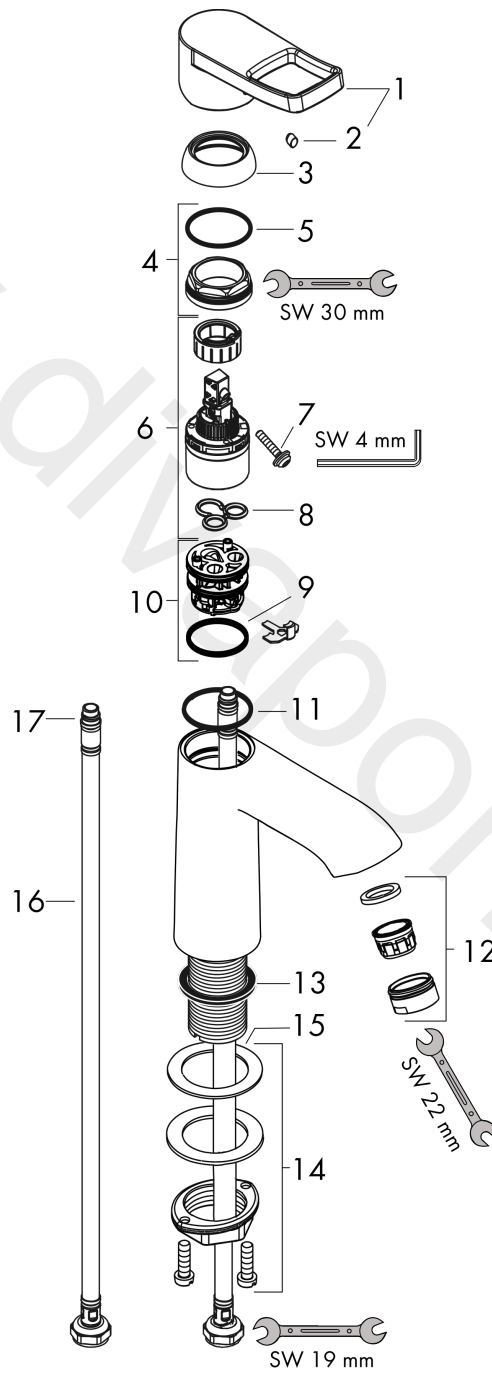

### product features

- ComfortZone 110
- projection: 116 mm
- spout height: 100 mm
- handle variant: flat handle
- spray type: normal spray
- maximum flow rate at 3 bar: 5 l/min
- ceramic cartridge
- temperature limitation adjustable
- suitable for continuous flow water heaters
- connection type: G 3/8 connections
- connection dimension: DN15

## Scale drawing

## Flowchart

**Picta 2016**  
**single lever basin mixer 110 with pop-up waste set**  
 Finish: **Chrome** Article Number: **13025000**

**Exploded Drawing**

Year of production: >02/19

**Picta 2016****single lever basin mixer 110 with pop-up waste set**Finish: **Chrome** Article Number: **13025000****Spare part list**

Year of production: &gt;02/19

Pos.	Description	Article Number	Price	PU
1	handle	92883000	-	1
2	screw cover	96338000	£ 3,30	1
3	flange	97406000	£ 20,50	1
4	nut	97209000	£ 16,10	1
5	O-Ring 32x2	98193000	£ 3,30	1
6	cartridge, assy	92730000	£ 35,00	1
7	locking screw for handle	95140000	£ 6,10	1
8	seal	95008000	£ 9,00	1
9	adapter for cartridge	98750000	£ 13,30	1
10	O-Ring 30x2	98186000	£ 3,30	1
11	O-ring 35x2	92604000	£ 6,10	1
12	aerator M24x1 (5 l/min)	92372000	£ 20,50	1
13	flat seal	98749000	£ 6,10	1
14	fixing set (Ø 32)	13961000	£ 25,00	1
15	lever collar	97548000	£ 3,30	1
16	connection hose 450 mm M8x0,75 G3/8	97206000	£ 35,00	1
17	O-ring 6,6x1,6	93019000	£ 3,30	1
a	fixation extension 35 mm	13898000	£ 79,00	1