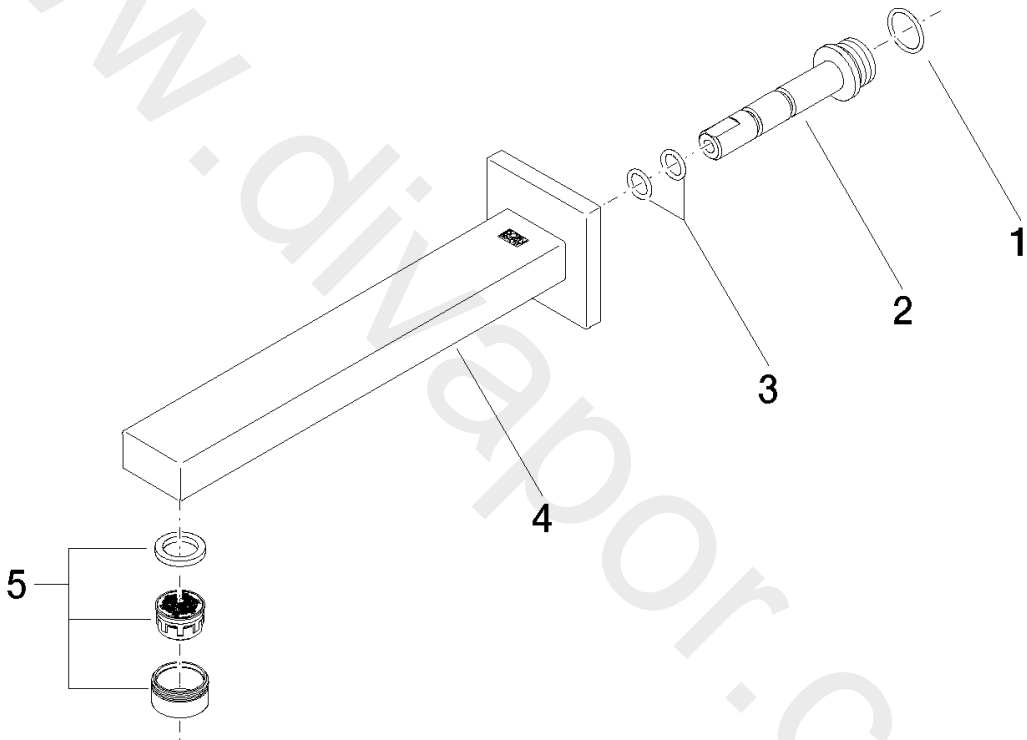

Washbasin - SYMETRICS

Wall-mounted basin spout without pop-up waste - Brushed Dark Platinum

Article number: 13 805 980-99

Date of manufacture from 4/30/2009

Washbasin - SYMETRICS

Wall-mounted basin spout without pop-up waste - Brushed Dark Platinum

### Spare parts list

Position	Quantity used	Item Number	Spare part	Delivery time
1	1	09 14 10 053 90	seal	2
2	1	09 24 04 135 90	nipple	2
3	1	09 14 10 008 90	seal	2
4	1	90 11 68 003 01-99	spout	30
5	1	90 23 01 029 02-99	aerator	30