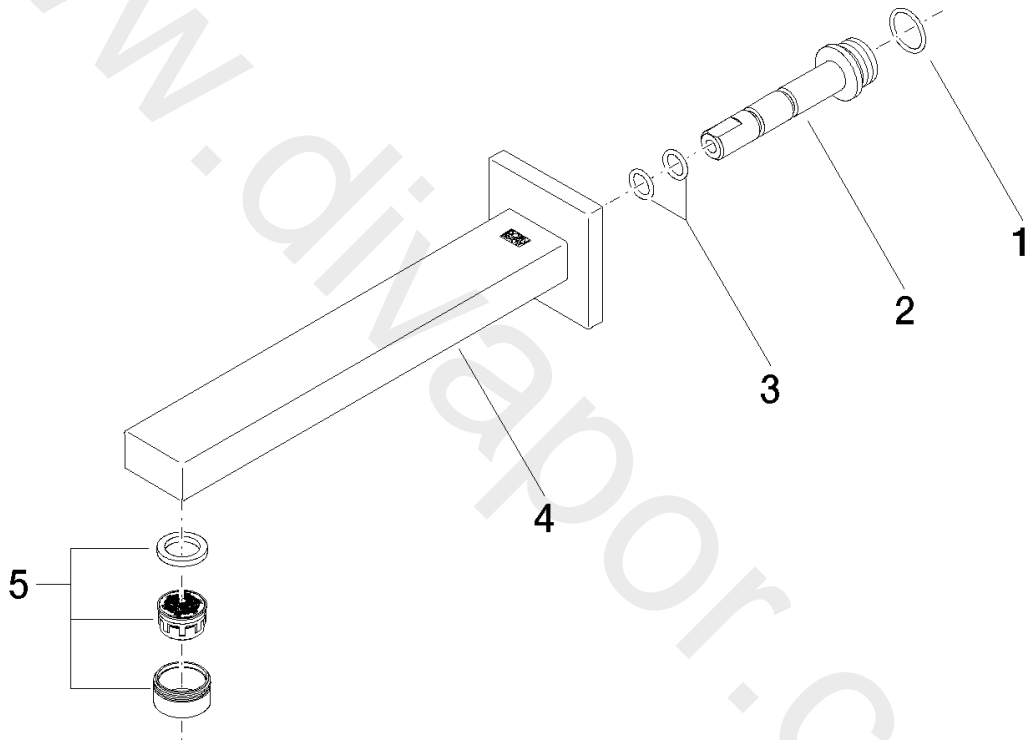

Washbasin - SYMETRICS

Wall-mounted basin spout without pop-up waste - Platinum

Article number: 13 805 980-08

Date of manufacture from 4/30/2009

Washbasin - SYMETRICS
Wall-mounted basin spout without pop-up waste - Platinum
Article number: 13 805 980-08
Date of manufacture from 4/30/2009

Spare parts list

Position	Quantity used	Item Number	Spare part	Delivery time
1	1	09 14 10 053 90	seal	2
2	1	09 24 04 135 90	nipple	2
3	1	09 14 10 008 90	seal	2
4	1	90 11 68 003 01-08	spout	20
5	1	90 23 01 029 02-08	aerator	20