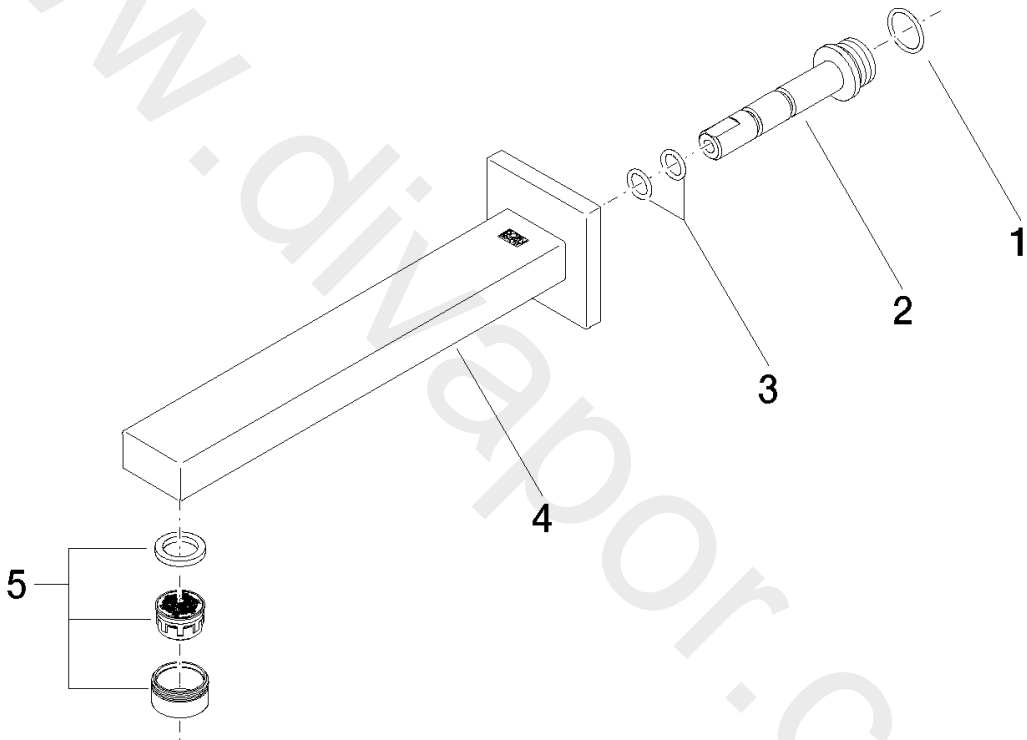

Washbasin - SYMETRICS

Wall-mounted basin spout without pop-up waste - Brushed Platinum

Article number: 13 805 980-06

Date of manufacture from 4/30/2009

Washbasin - SYMETRICS

Wall-mounted basin spout without pop-up waste - Brushed Platinum

Article number: 13 805 980-06

Date of manufacture from 4/30/2009

Spare parts list

Position	Quantity used	Item Number	Spare part	Delivery time
1	1	09 14 10 053 90	seal	2
2	1	09 24 04 135 90	nipple	2
3	1	09 14 10 008 90	seal	2
4	1	90 11 68 003 01-06	spout	10
5	1	90 23 01 029 02-06	aerator	Not available anymore