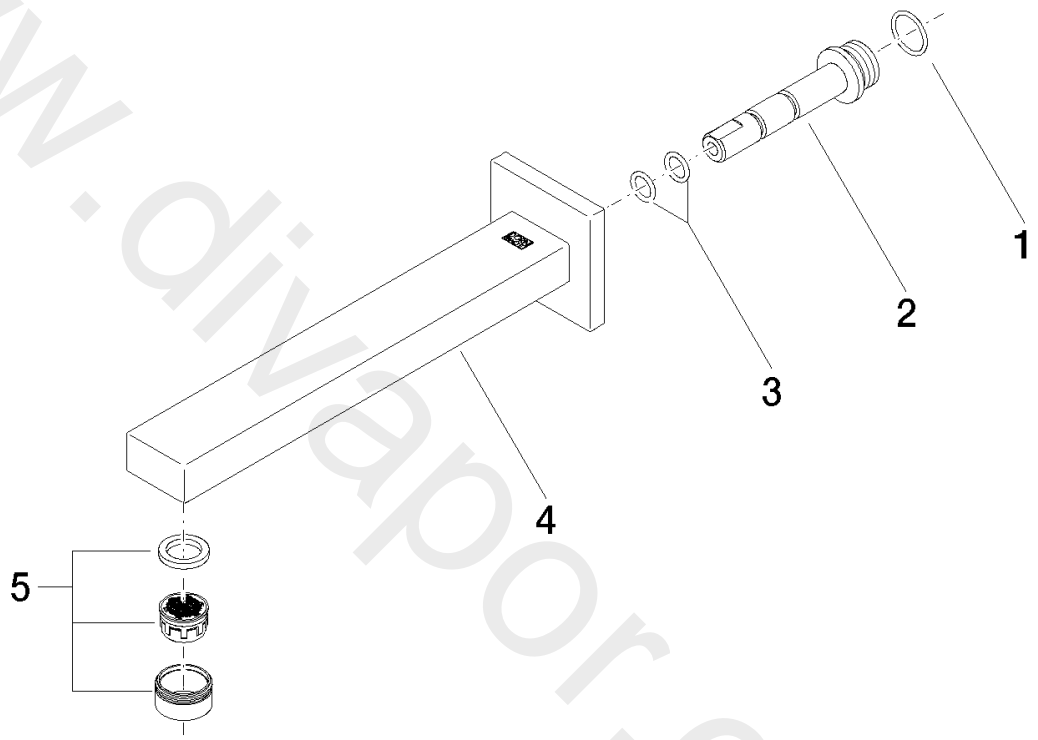

Sink - SYMETRICS

Lavatory spout, wall-mounted without drain - Chrome

Article number: 13 805 980-00 0010

Date of manufacture from 4/30/2009

Sink - SYMETRICS

Lavatory spout, wall-mounted without drain - Chrome

Article number: 13 805 980-00 0010

Date of manufacture from 4/30/2009

Spare parts list

Position	Number of units	Item Number	Spare part	Lead time
1	1	09 14 10 053 90	seal	2
2	1	09 24 04 135 90	nipple	2
3	2	09 14 10 008 90	seal	2
4	1	90 11 68 003 01-00	spout	10
5	1	90 23 01 029 05-00	aerator	10