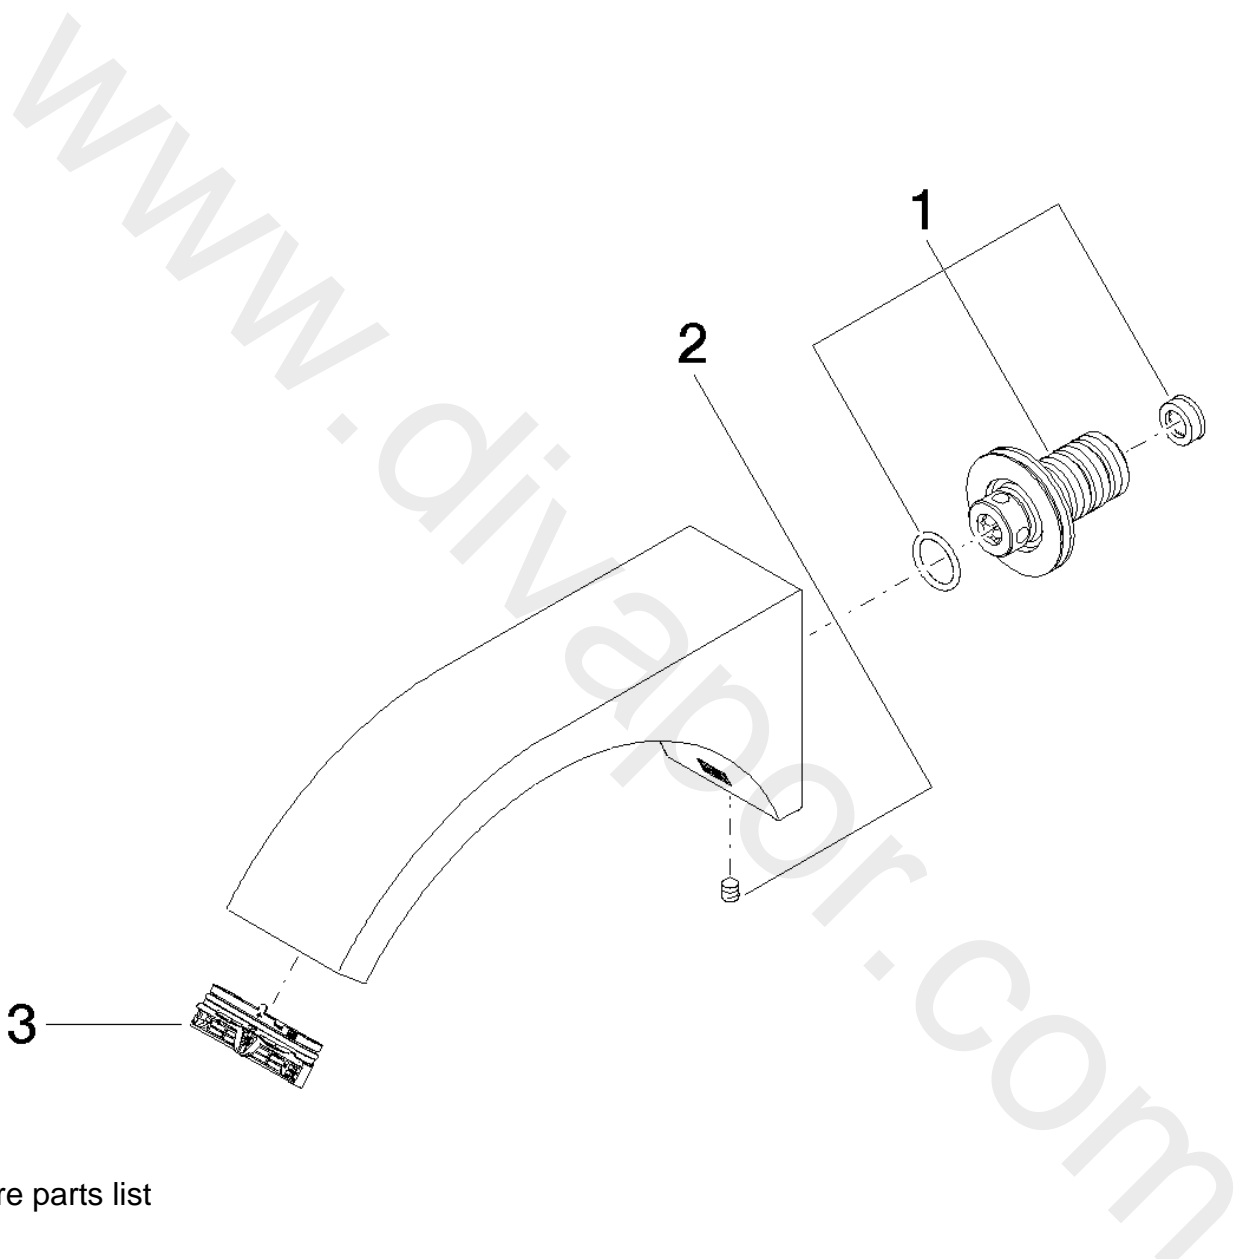

Washbasin - CYO

Wall-mounted basin spout without pop-up waste - Brushed Dark Platinum

Article number: 13 805 811-99

Spare parts list

Position	Quantity used	Item Number	Spare part	Delivery time
1	1	90 24 03 108 01 90	nipple set	2
2	1	04 31 11 004 00 90	pin	2
3	1	90 29 03 121 00 90	aerator	2

Washbasin - CYO

Wall-mounted basin spout without pop-up waste - Brushed Dark Platinum

Article number: 13 805 811-99

www.divapor.com