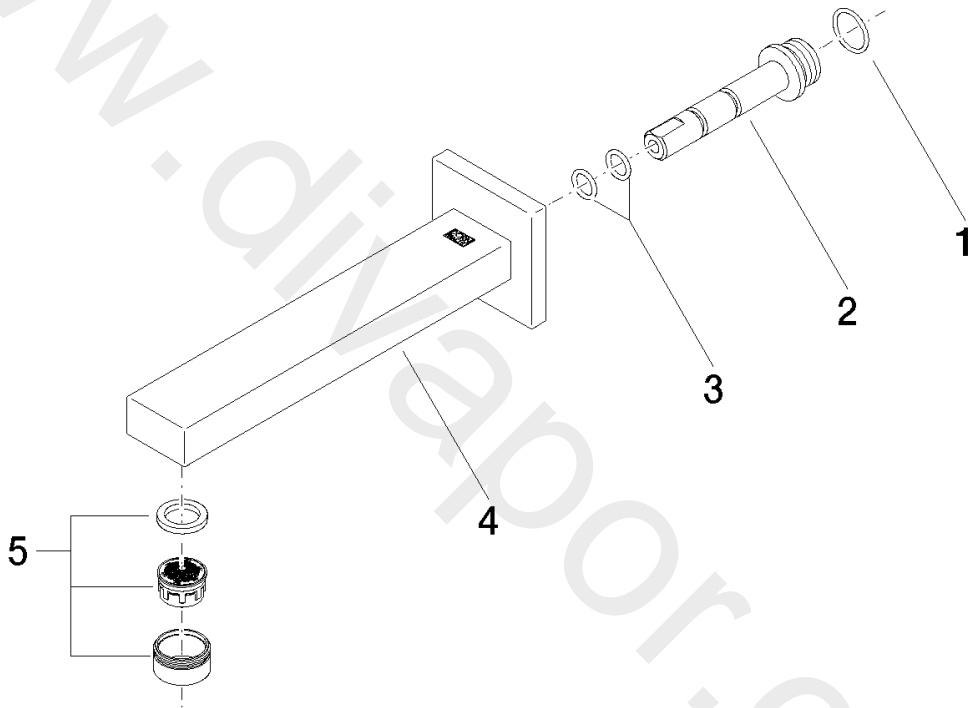

Washbasin - SYMETRICS

Wall-mounted basin spout without pop-up waste - Brushed Dark Platinum

Article number: 13 800 980-99

Date of manufacture from 4/30/2009

Washbasin - SYMETRICS

Wall-mounted basin spout without pop-up waste - Brushed Dark Platinum

### Spare parts list

Position	Quantity used	Item Number	Spare part	Delivery time
1	1	09 14 10 053 90	seal	2
2	1	09 24 04 135 90	nipple	2
3	2	09 14 10 008 90	seal	2
4	1	90 11 68 004 00-99	spout	30
5	1	90 23 01 029 02-99	aerator	30