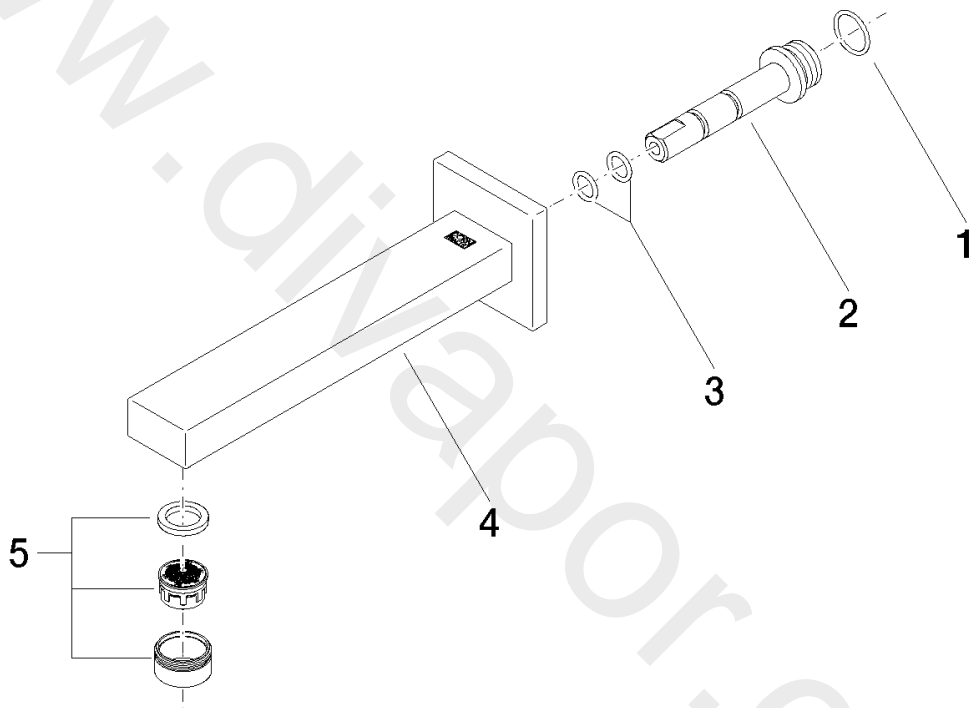

Washbasin - SYMETRICS

Wall-mounted basin spout without pop-up waste - Platinum

Article number: 13 800 980-08

Date of manufacture from 4/30/2009

Washbasin - SYMETRICS

Wall-mounted basin spout without pop-up waste - Platinum

Article number: 13 800 980-08

Date of manufacture from 4/30/2009

Spare parts list

Position	Quantity used	Item Number	Spare part	Delivery time
1	1	09 14 10 053 90	seal	2
2	1	09 24 04 135 90	nipple	2
3	2	09 14 10 008 90	seal	2
4	1	90 11 68 004 00-08	spout	20
5	1	90 23 01 029 02-08	aerator	20