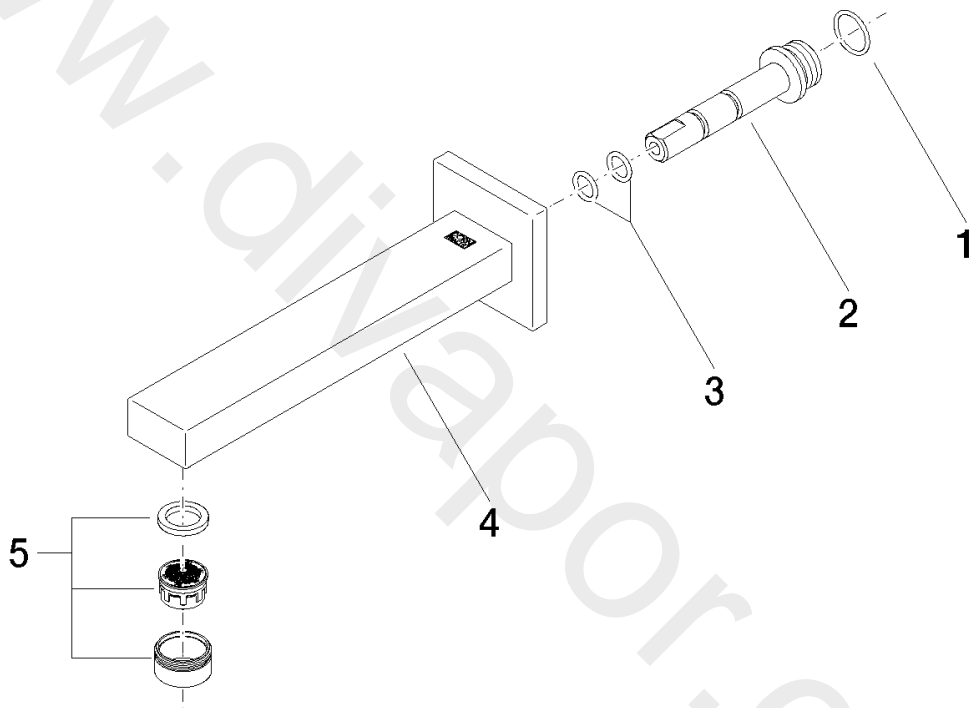

Washbasin - SYMETRICS

Wall-mounted basin spout without pop-up waste - Brushed Platinum

Article number: 13 800 980-06

Date of manufacture from 4/30/2009

Washbasin - SYMETRICS

Wall-mounted basin spout without pop-up waste - Brushed Platinum

Article number: 13 800 980-06

Date of manufacture from 4/30/2009

Spare parts list

Position	Quantity used	Item Number	Spare part	Delivery time
1	1	09 14 10 053 90	seal	2
2	1	09 24 04 135 90	nipple	2
3	2	09 14 10 008 90	seal	2
4	1	90 11 68 004 00-06	spout	10
5	1	90 23 01 029 02-06	aerator	Not available anymore