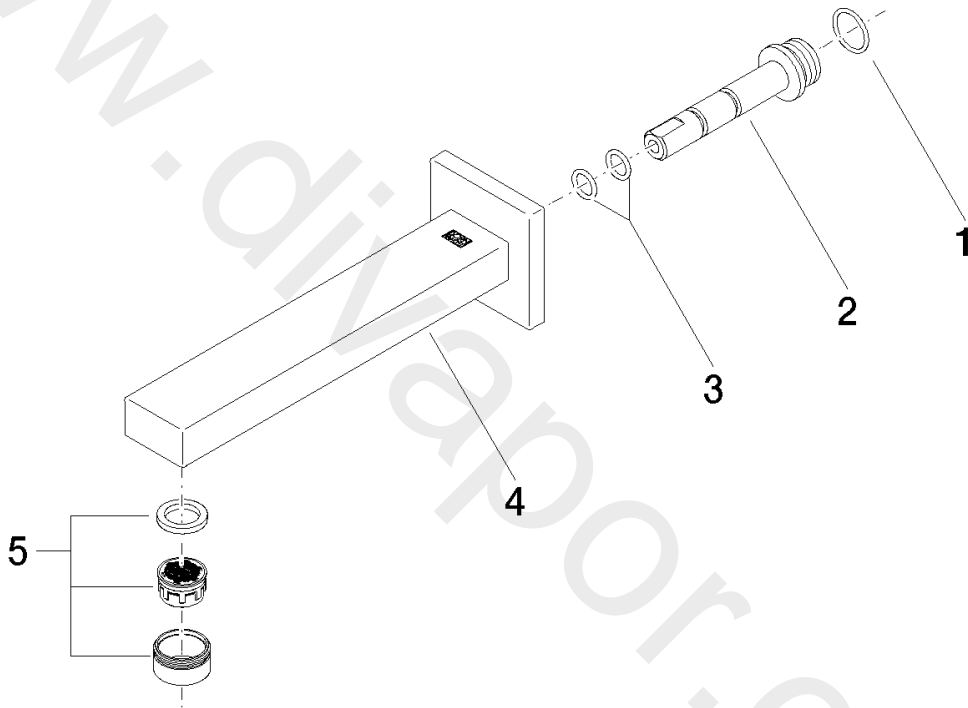

Sink - SYMETRICS

Lavatory spout, wall-mounted without drain - Chrome

Article number: 13 800 980-00 0010

Date of manufacture from 4/30/2009

Sink - SYMETRICS

Lavatory spout, wall-mounted without drain - Chrome

Article number: 13 800 980-00 0010

Date of manufacture from 4/30/2009

Spare parts list

Position	Number of units	Item Number	Spare part	Lead time
1	1	09 14 10 053 90	seal	2
2	1	09 24 04 135 90	nipple	2
3	1	09 14 10 008 90	seal	2
4	1	90 11 68 004 00-00	spout	10
5	1	90 23 01 029 05-00	aerator	10