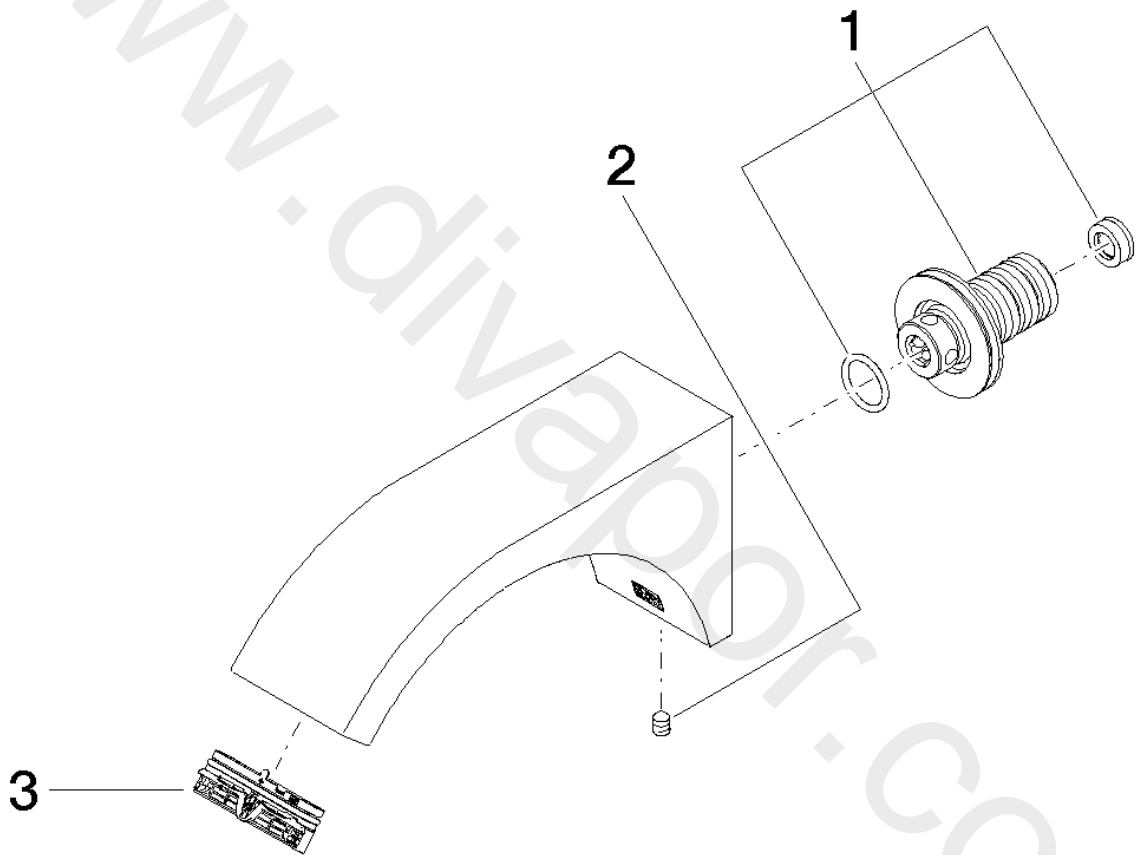

Washbasin - CYO

Wall-mounted basin spout without pop-up waste - Brushed Dark Platinum

Article number: 13 800 811-99

Spare parts list

Position	Quantity used	Item Number	Spare part	Delivery time
1	1	90 24 03 108 01 90	nipple set	2
2	1	04 31 11 004 00 90	pin	2
3	1	90 29 03 121 00 90	aerator	2

Washbasin - CYO

Wall-mounted basin spout without pop-up waste - Brushed Dark Platinum

Article number: 13 800 811-99

www.divapor.com