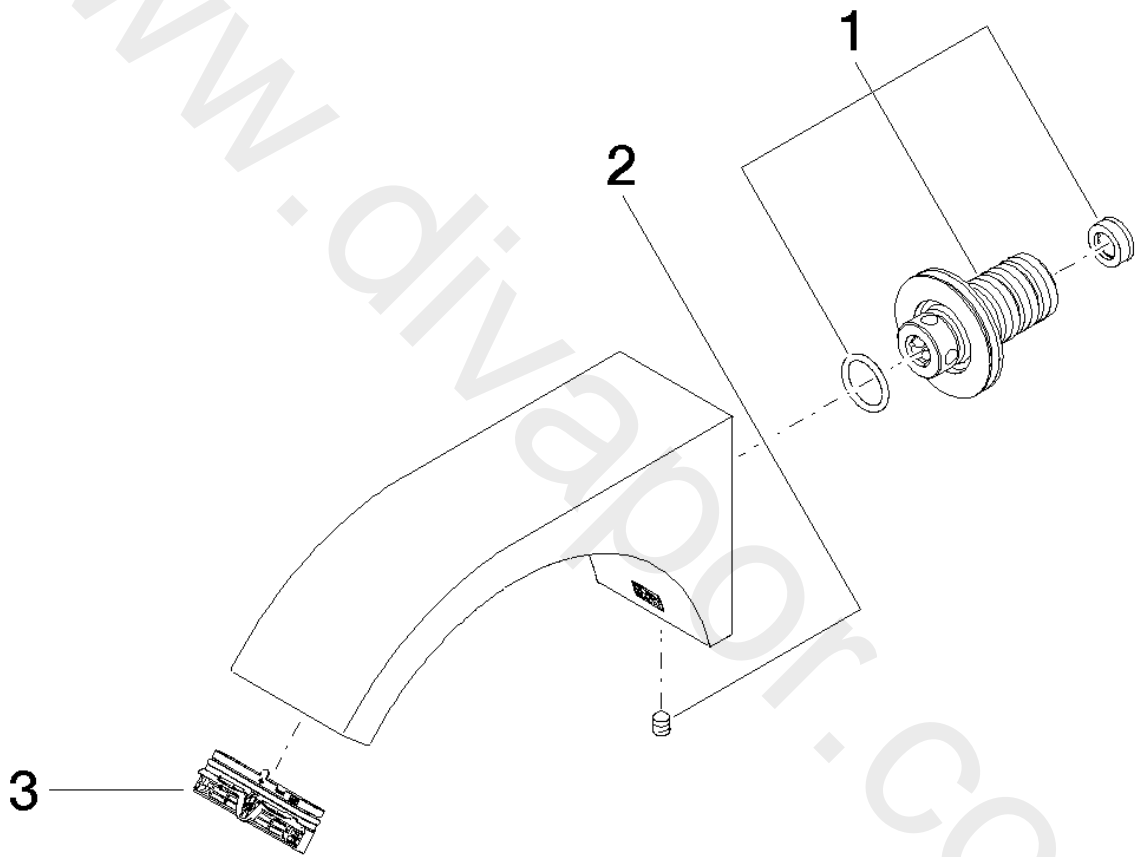

Washbasin - CYO

Wall-mounted basin spout without pop-up waste - Brushed Platinum

Article number: 13 800 811-06

Spare parts list

Position	Quantity used	Item Number	Spare part	Delivery time
1	1	90 24 03 108 01 90	nipple set	2
2	1	04 31 11 004 00 90	pin	2
3	1	90 29 03 121 00 90	aerator	2

Washbasin - CYO

Wall-mounted basin spout without pop-up waste - Brushed Platinum

Article number: 13 800 811-06

www.divapor.com