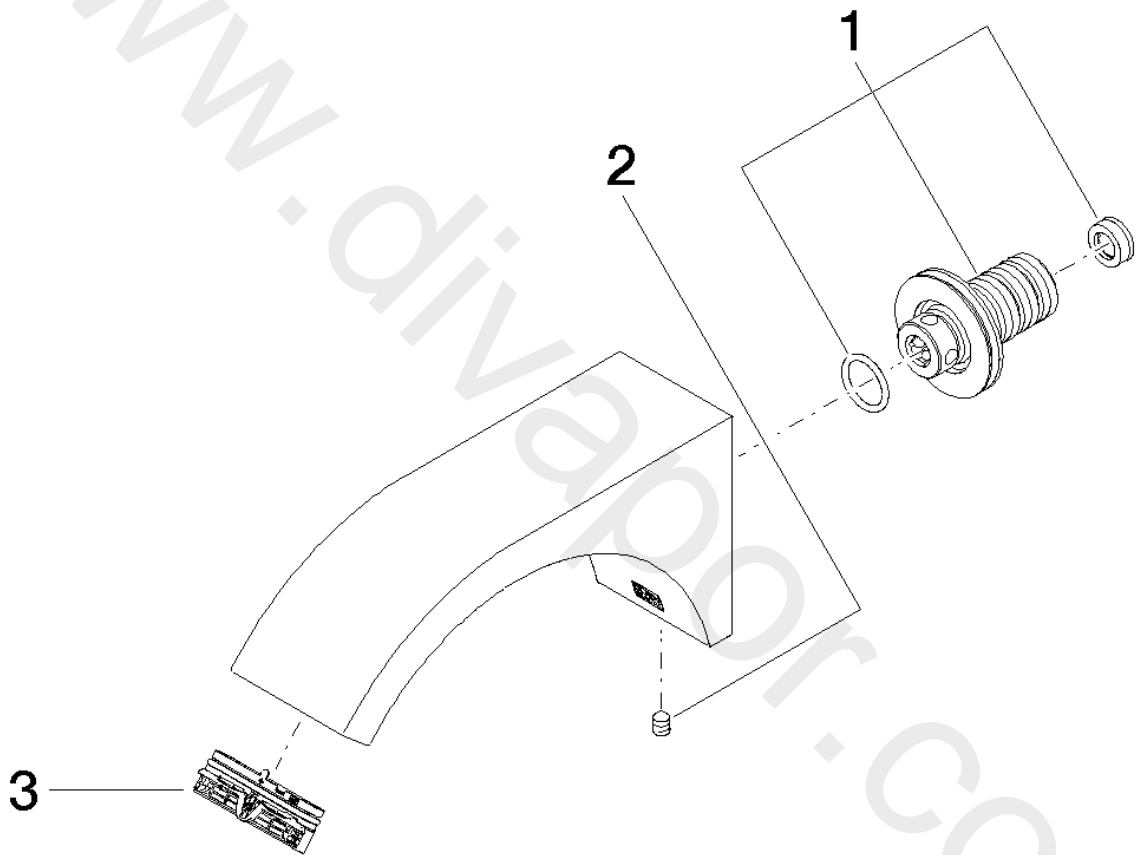

Sink - CYO

Lavatory spout, wall-mounted without drain - Chrome

Article number: 13 800 811-00

Spare parts list

Position	Number of units	Item Number	Spare part	Lead time
1	1	90 24 03 108 01 90	nipple set	2
2	1	04 31 11 004 00 90	pin	2
3	1	90 29 03 121 00 90	aerator	2

Sink - CYO

Lavatory spout, wall-mounted without drain - Chrome

Article number: 13 800 811-00

www.divapor.com