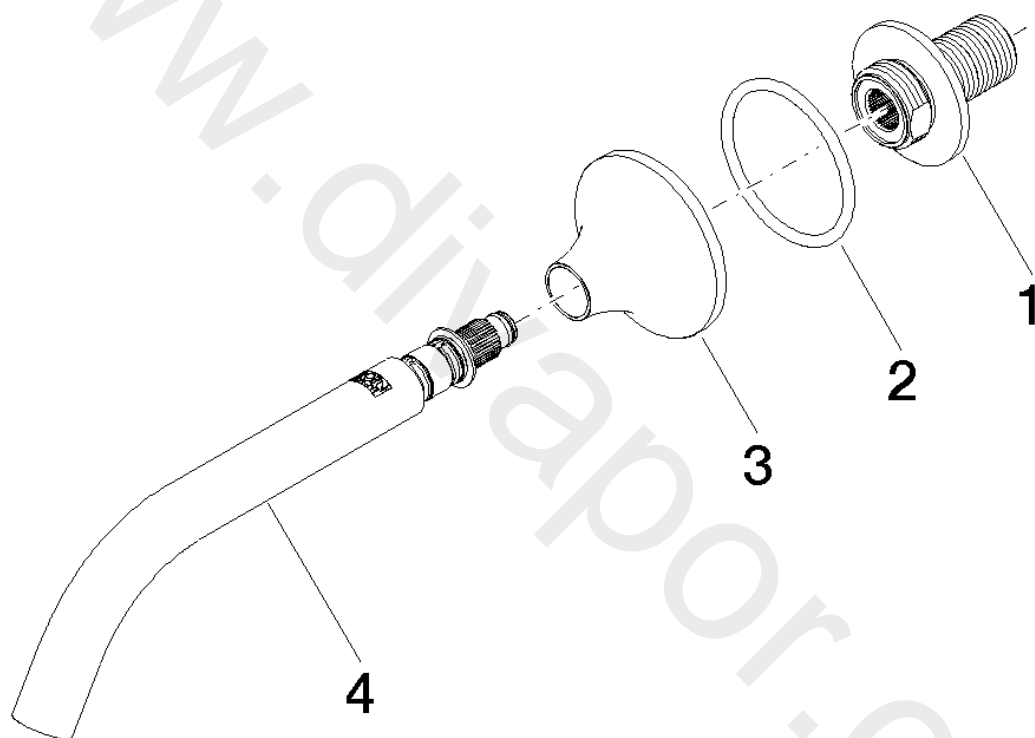

Washbasin - VAIA

Wall-mounted basin spout without pop-up waste - Brushed Dark Platinum

Article number: 13 800 809-99

Date of manufacture from 3/13/2017

Spare parts list

Position	Quantity used	Item Number	Spare part	Delivery time
1	1	09 24 03 269 90	nipple	2
2	1	09 14 10 084 90	seal	2
3	1	09 27 80 011-99	rosette	30
4	1	90 28 22 310 00-99	spout	30

Washbasin - VAIA

Wall-mounted basin spout without pop-up waste - Brushed Dark Platinum

Article number: 13 800 809-99

Date of manufacture from 3/13/2017

www.divapor.com