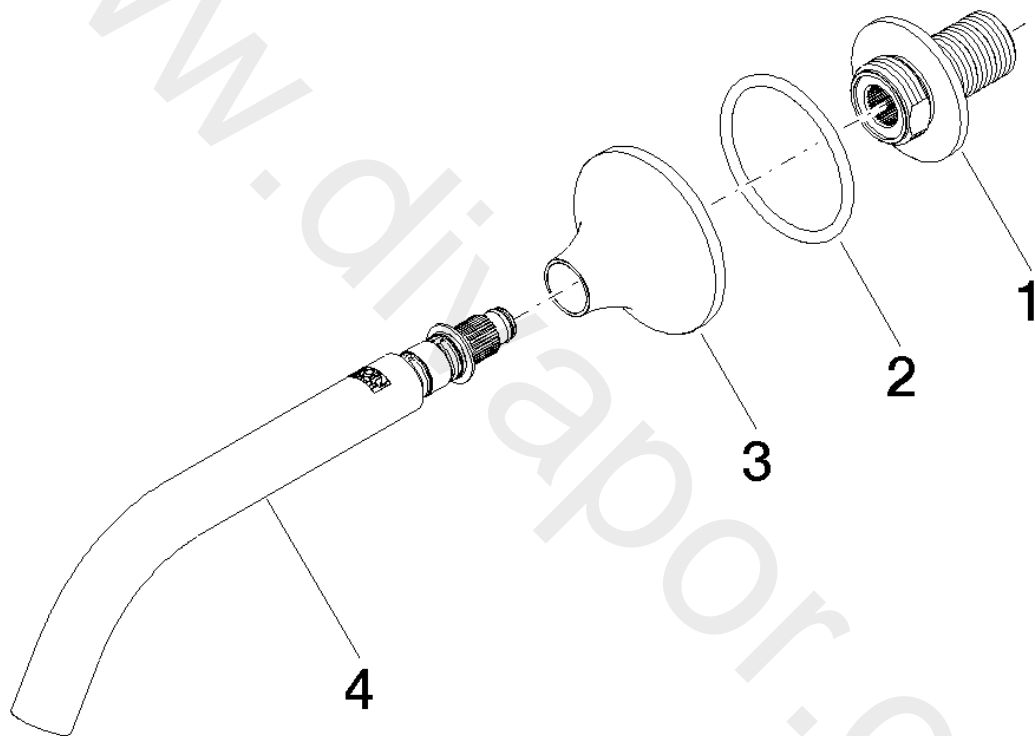

Washbasin - VAIA

Wall-mounted basin spout without pop-up waste - Brushed Platinum

Article number: 13 800 809-06

Date of manufacture from 3/13/2017

### Spare parts list

Position	Quantity used	Item Number	Spare part	Delivery time
1	1	09 24 03 269 90	nipple	2
2	1	09 14 10 084 90	seal	2
3	1	09 27 80 011-06	rosette	10
4	1	90 28 22 310 00-06	spout	10

Washbasin - VAIA

Wall-mounted basin spout without pop-up waste - Brushed Platinum

Article number: 13 800 809-06

Date of manufacture from 3/13/2017

[www.divapor.com](http://www.divapor.com)