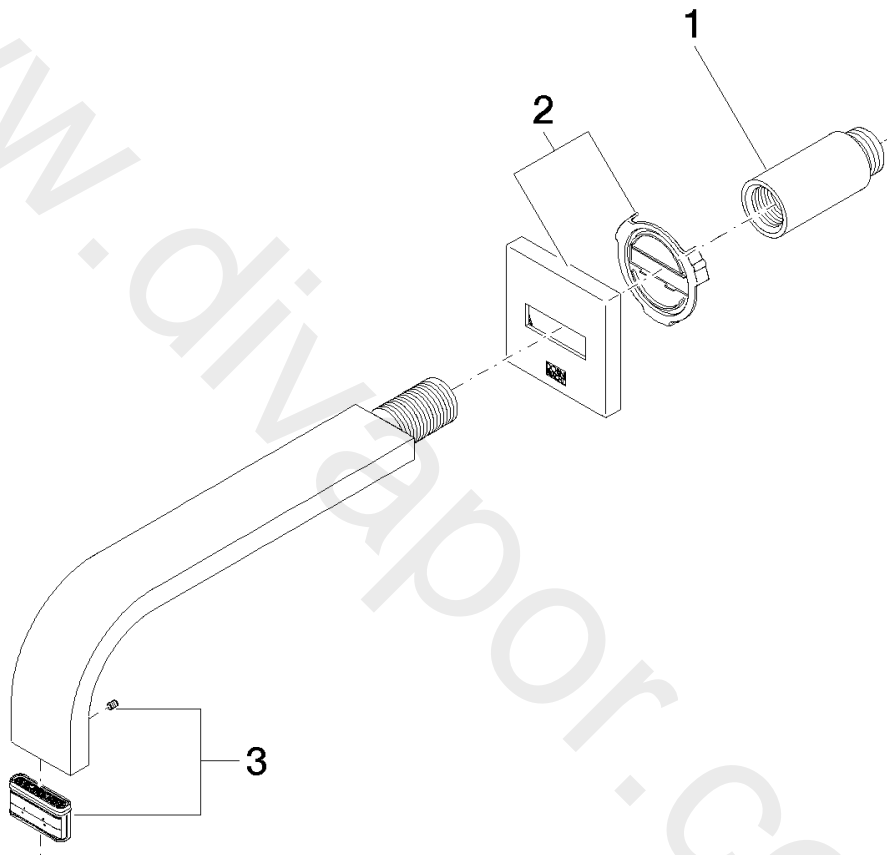

Washbasin - MEM

Wall-mounted basin spout without pop-up waste - Platinum

Article number: 13 800 782-08

Date of manufacture from 3/10/2014

Spare parts list

Position	Quantity used	Item Number	Spare part	Delivery time
1	1	09 24 03 081 10 90	extension	2
2	1	90 27 78 035 00-08	rosette	20
3	1	90 29 03 109 00 90	aerator	2

Washbasin - MEM

Wall-mounted basin spout without pop-up waste - Platinum

Article number: 13 800 782-08

Date of manufacture from 3/10/2014

www.divapor.com