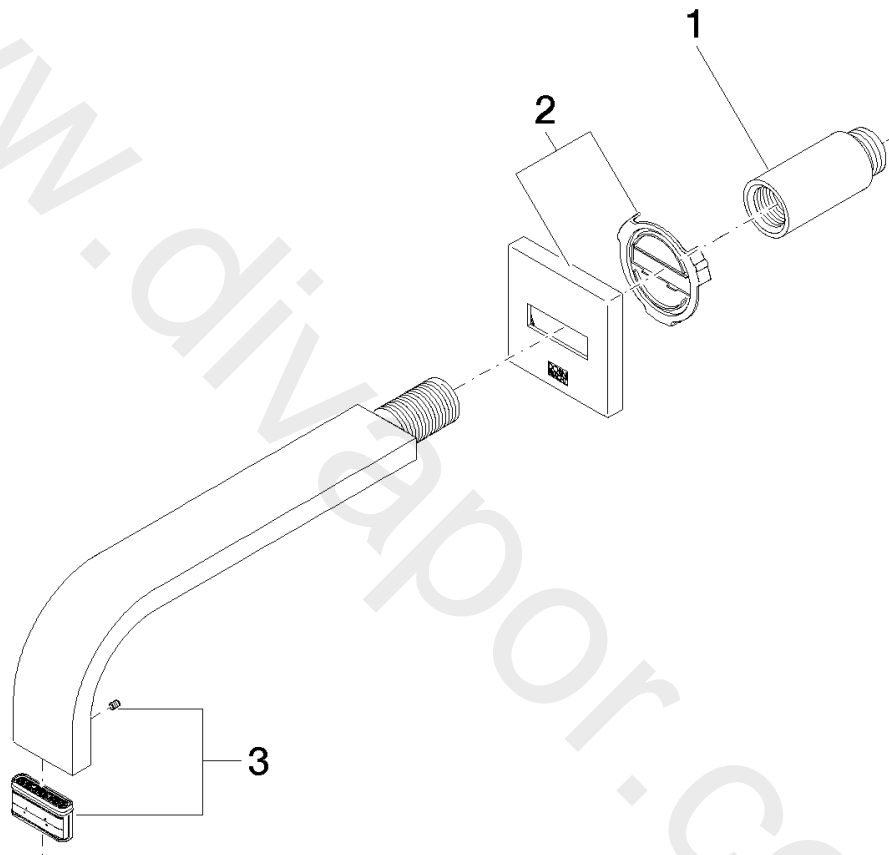

Washbasin - MEM

Wall-mounted basin spout without pop-up waste - Brushed Platinum

Article number: 13 800 782-06

Date of manufacture from 3/10/2014

Spare parts list

Position	Quantity used	Item Number	Spare part	Delivery time
1	1	09 24 03 081 10 90	extension	2
2	1	90 27 78 035 00-06	rosette	10
3	1	90 29 03 109 00 90	aerator	2

Washbasin - MEM

Wall-mounted basin spout without pop-up waste - Brushed Platinum

Article number: 13 800 782-06

Date of manufacture from 3/10/2014

www.divapor.com