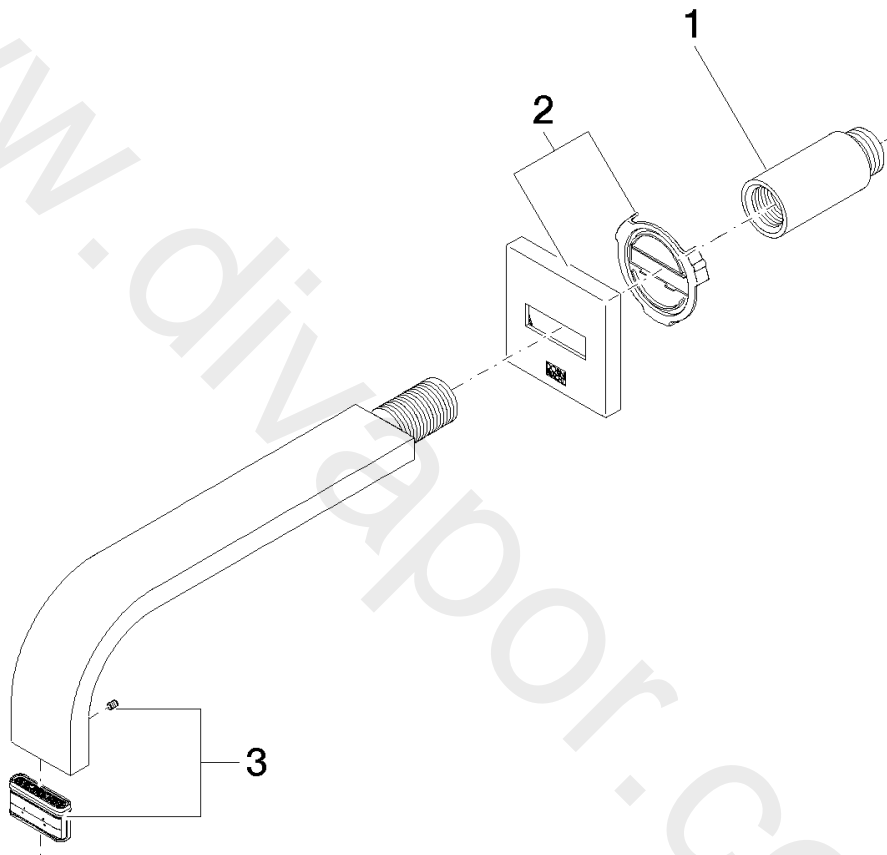

Sink - MEM

Lavatory spout, wall-mounted without drain - Chrome

Article number: 13 800 782-00 0010

Date of manufacture from 7/1/2016

Spare parts list

Position	Number of units	Item Number	Spare part	Lead time
1	1	09 24 03 081 10 90	extension	2
2	1	90 27 78 035 00-00	rosette	10
3	1	90 29 03 118 00 90	aerator	2

Sink - MEM

Lavatory spout, wall-mounted without drain - Chrome

Article number: 13 800 782-00 0010

Date of manufacture from 7/1/2016

[www.divapor.com](http://www.divapor.com)