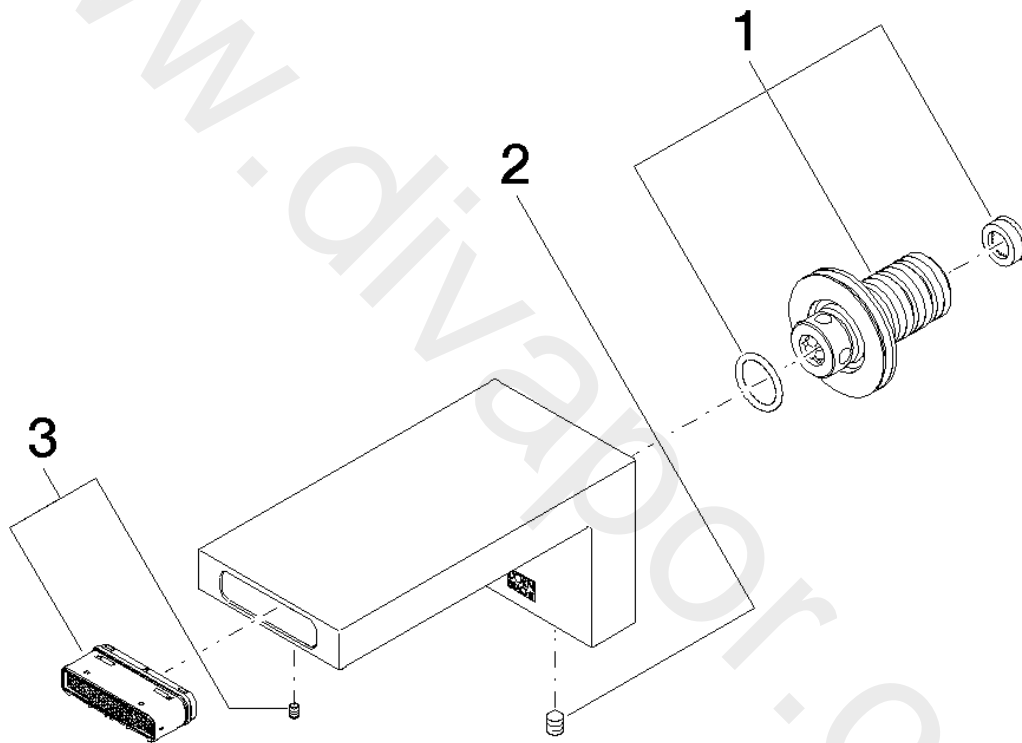

Washbasin - DEQUE

Wall-mounted basin spout without pop-up waste - Platinum

Article number: 13 800 740-08

Date of manufacture from 7/1/2016

Spare parts list

Position	Quantity used	Item Number	Spare part	Delivery time
1	1	90 24 03 108 00 90	nipple set	2
2	1	04 31 11 004 00 90	pin	2
3	1	90 29 03 067 00 90	aerator	2

Washbasin - DEQUE

Wall-mounted basin spout without pop-up waste - Platinum

Article number: 13 800 740-08

Date of manufacture from 7/1/2016

www.divapor.com