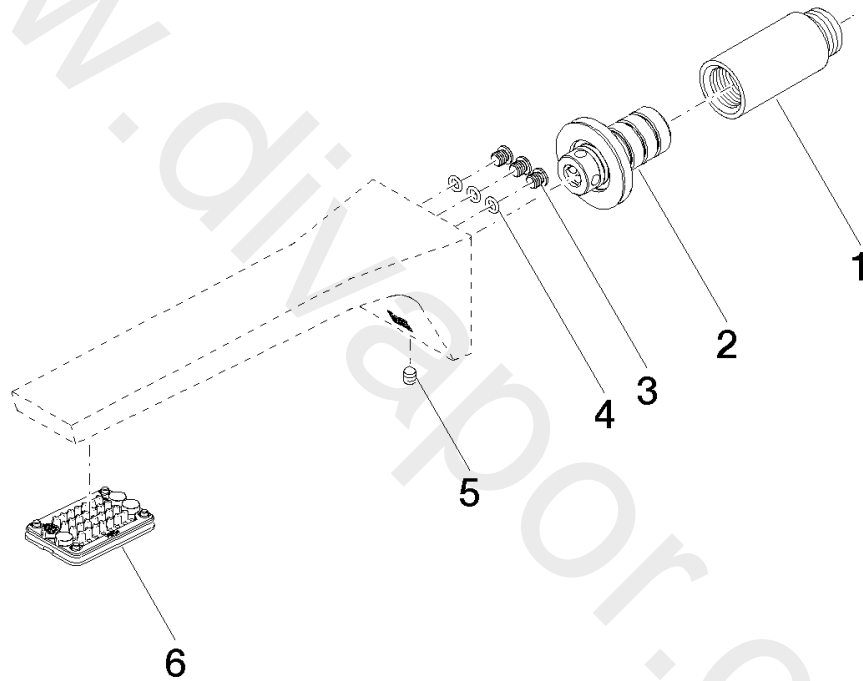

Washbasin - CL.1

Wall-mounted basin spout without pop-up waste - Brushed Dark Platinum

Article number: 13 800 705-99

Date of manufacture from 3/9/2015

Washbasin - CL.1

Wall-mounted basin spout without pop-up waste - Brushed Dark Platinum

Article number: 13 800 705-99

Date of manufacture from 3/9/2015

Spare parts list

Position	Quantity used	Item Number	Spare part	Delivery time
1	1	09 24 03 081 10 90	extension	2
2	1	90 24 03 108 01 90	nipple set	2
3	3	09 30 30 113 20 90	screw	2
4	3	09 14 10 001 90	seal	2
5	1	04 31 11 004 00 90	pin	2
6	1	90 11 02 297 00 90	aerator	2