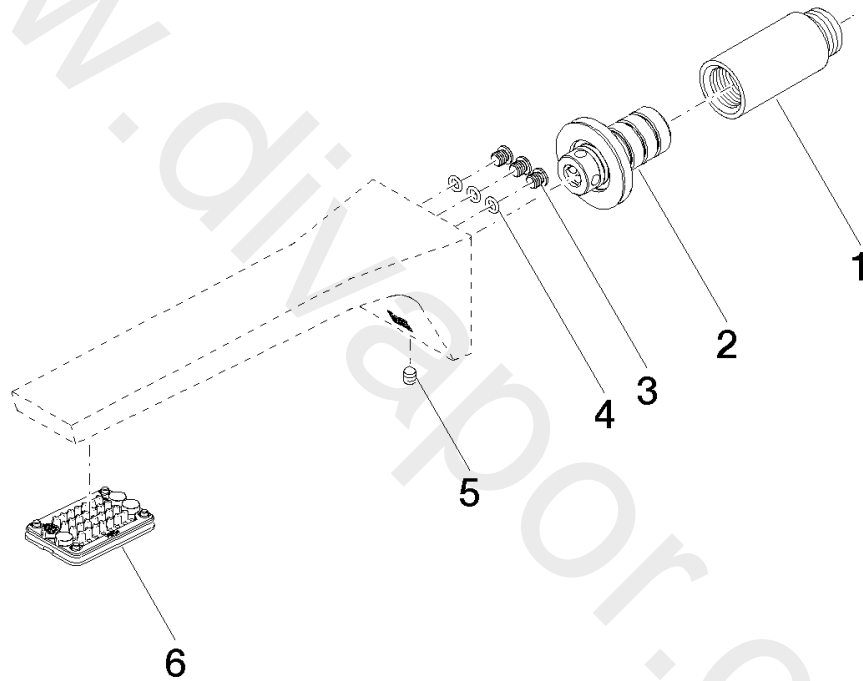

Washbasin - CL.1

Wall-mounted basin spout without pop-up waste - Brushed Platinum

Article number: 13 800 705-06

Date of manufacture from 3/9/2015

Washbasin - CL.1

Wall-mounted basin spout without pop-up waste - Brushed Platinum

Article number: 13 800 705-06

Date of manufacture from 3/9/2015

Spare parts list

Position	Quantity used	Item Number	Spare part	Delivery time
1	1	09 24 03 081 10 90	extension	2
2	1	90 24 03 108 01 90	nipple set	2
3	3	09 30 30 113 20 90	screw	2
4	3	09 14 10 001 90	seal	2
5	1	04 31 11 004 00 90	pin	2
6	1	90 11 02 297 00 90	aerator	2