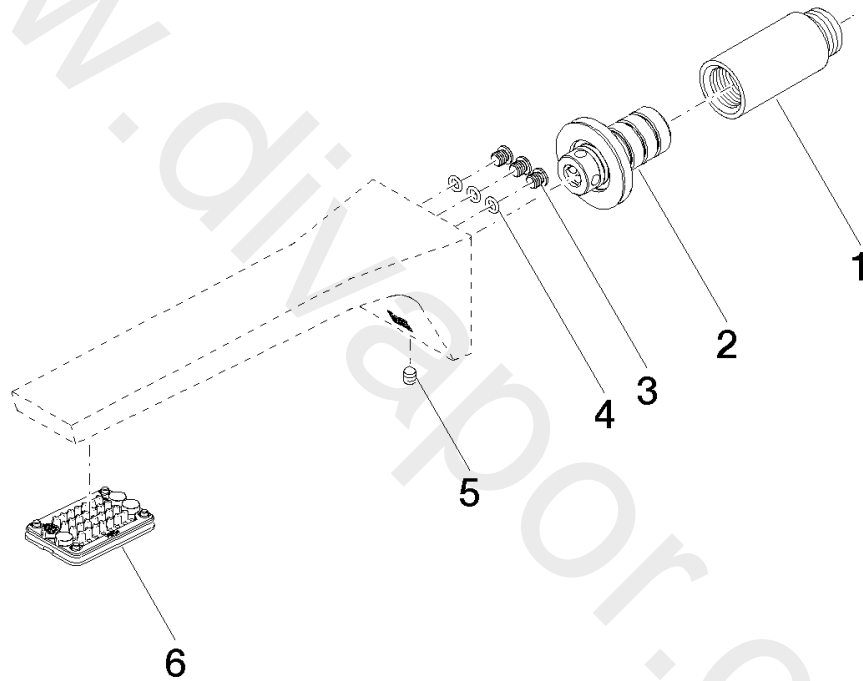

Sink - CL.1

Lavatory spout, wall-mounted without drain - Chrome

Article number: 13 800 705-00

Date of manufacture from 3/9/2015

Sink - CL.1

Lavatory spout, wall-mounted without drain - Chrome

Article number: 13 800 705-00

Date of manufacture from 3/9/2015

Spare parts list

Position	Number of units	Item Number	Spare part	Lead time
1	1	09 24 03 081 10 90	extension	2
2	1	90 24 03 108 01 90	nipple set	2
3	3	09 30 30 113 20 90	screw	2
4	3	09 14 10 001 90	seal	2
5	1	04 31 11 004 00 90	pin	2
6	1	90 11 02 297 00 90	aerator	2